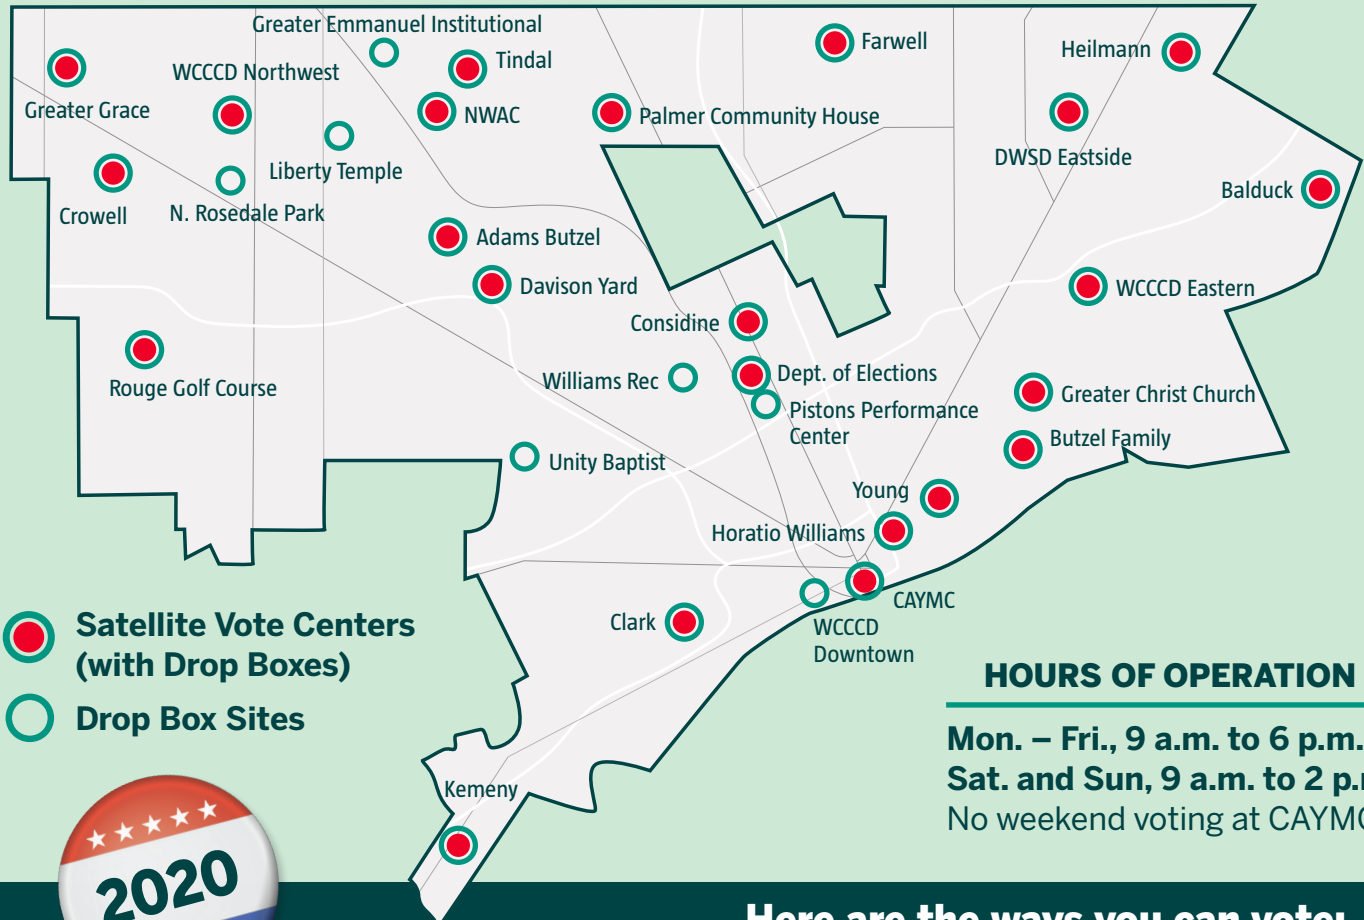

Satellite Vote Centers & Drop Box Sites

This year Detroit has added **30 Drop Box Sites** and **23 Satellite Vote Centers** for Detroiters to register, vote and drop off their completed absentee ballot from now through Election Day, **November 3, 2020**.

Here are the ways you can vote:

1. Visit a **Satellite Vote Center** to register to vote and to vote absentee in person. Remember you can register to vote at any time including the day of the election.
2. Visit any of the secured **Drop Box Sites** to drop off your completed absentee ballot from now through Election Day.
3. If you choose to mail your completed absentee ballot, please mail it as early as possible. Instead, the Department of Elections strongly encourages voters to **take** their completed absentee ballot to one of **30 drop boxes** or **23 satellite locations**.
4. If you are registered to vote and did not vote early, visit your assigned Detroit polling location on **November 3, 2020**.

REMEMBER! If you do not LIVE in the house or if you are not an immediate family member or postal worker, you cannot drop off, mail, or pick up a ballot for another person.

For information on vote centers and drop box locations, registering to vote, absentee voting and precinct locations, visit detroitmi.gov/elections.