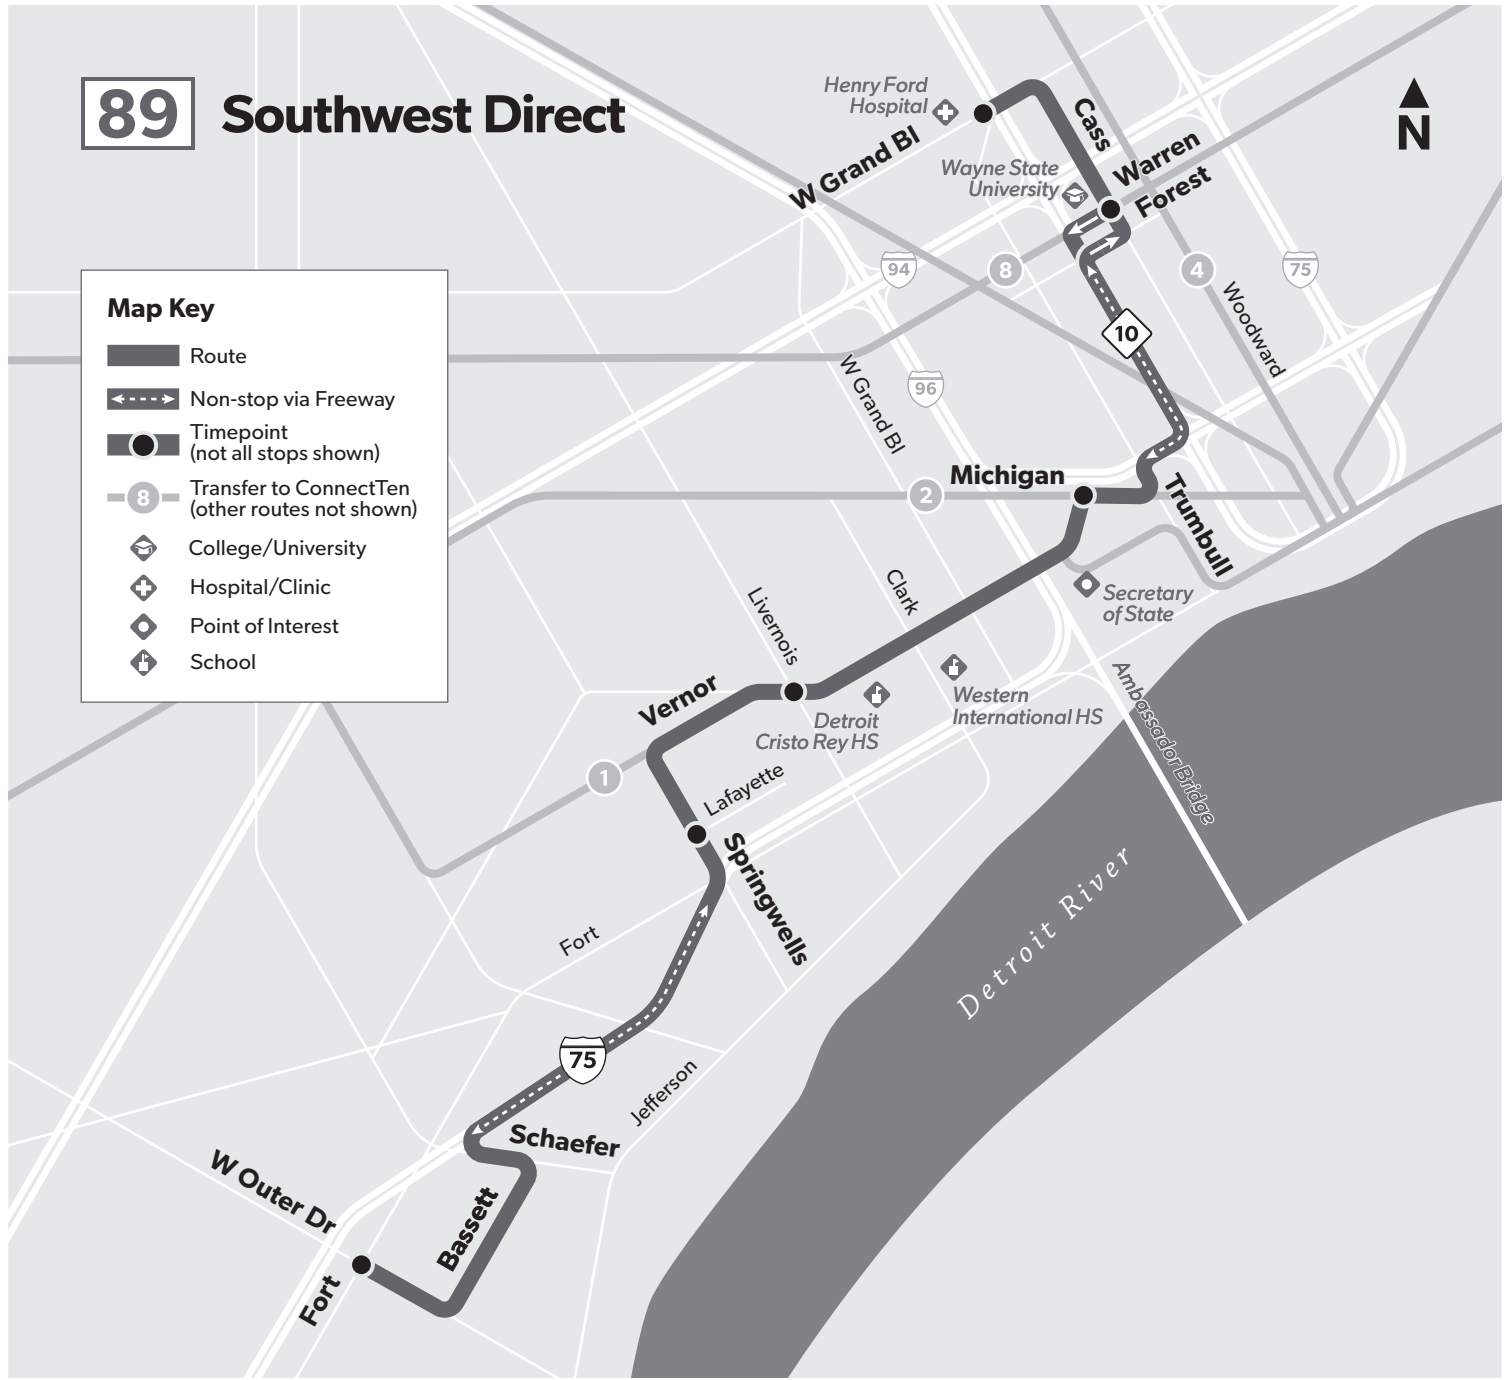

89 Southwest Direct

Map Key

-  Route
-  Non-stop via Freeway
-  Timepoint (not all stops shown)
-  Transfer to ConnectTen (other routes not shown)
-  College/University
-  Hospital/Clinic
-  Point of Interest
-  School

PM times shown are **bold and shaded**.
Additional bus stops are available between the timepoints.

Westbound to Outer Dr

	W Grand Blvd & Trumbull	Warren & Cass	Michigan & 14th	Vernor & Livernois	Springwells & Lafayette	Outer Dr & Fort
2:48	2:56	3:04	3:14	3:21	3:36	
3:28	3:36	3:44	3:54	4:01	4:16	
4:08	4:16	4:24	4:35	4:42	4:57	
4:43	4:51	4:59	5:10	5:17	5:32	
5:13	5:21	5:29	5:40	5:46	6:00	
5:43	5:50	5:57	6:07	6:13	6:27	
6:13	6:20	6:27	6:37	6:43	6:57	
6:58	7:05	7:12	7:21	7:27	7:41	
7:45	7:52	7:59	8:08	8:14	8:28	

	Hayes & 8 Mile	Hayes & 7 Mile	Hayes & Outer Dr	Chalmers & Warren	Chalmers & Jefferson
10:00	10:21	10:31	10:44	10:50	
10:30	10:41	10:51	11:04	11:11	
10:50	11:01	11:12	11:26	11:33	
11:20	11:22	11:33	11:47	11:54	
11:50	11:42	11:53	12:07	12:14	
12:10	12:22	12:33	12:47	12:54	
12:30	12:42	12:53	1:07	1:14	

This is a sample schedule, not an actual route

← Find your day of travel (Monday-Friday / Saturday / Sunday).

← Find your direction.

← Find a **timepoint** closest to your boarding location.
Additional bus stops are located **between** the timepoints.