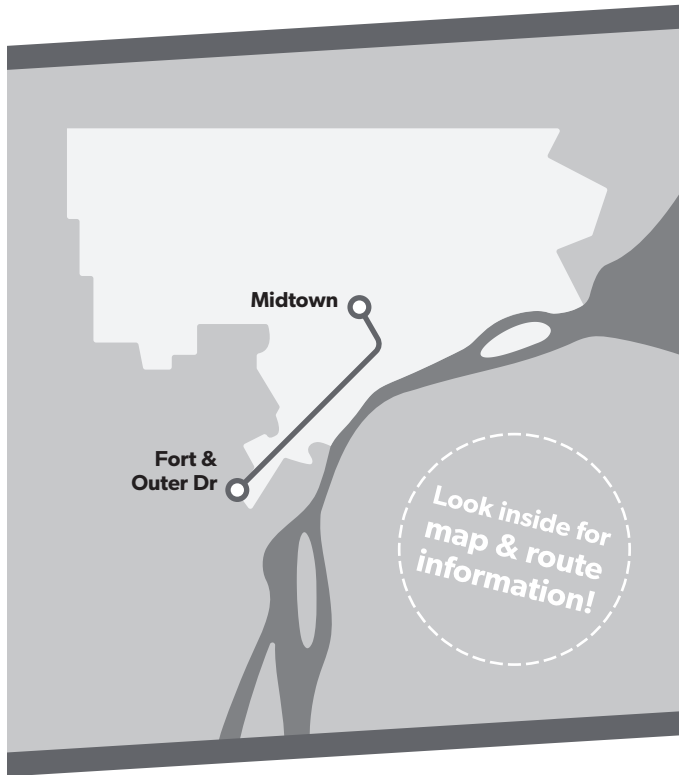

89

Southwest Direct

TRANSIT ROUTE MAP & TIMETABLE

Effective **August 28, 2020**

@riddedot

Regional Pass

The Dart Passes allow unlimited rides on DDOT and SMART buses and the QLINE Streetcar.

	Full	Reduced
4-Hour Dart Pass	$2	$0.50
24-Hour Dart Pass	$5	$2
7 Day Dart Pass	$22	$10
31 Day Dart Pass	$70	$29

* *Seniors (ages 65 and older), people with disabilities, Medicare recipients, and students with a school-issued ID are eligible for a reduced fare. An application is required.*

Pay with the app

Download the Dart app today! Dart passes get you unlimited rides between DDOT, SMART and the QLINE for the duration of the pass.