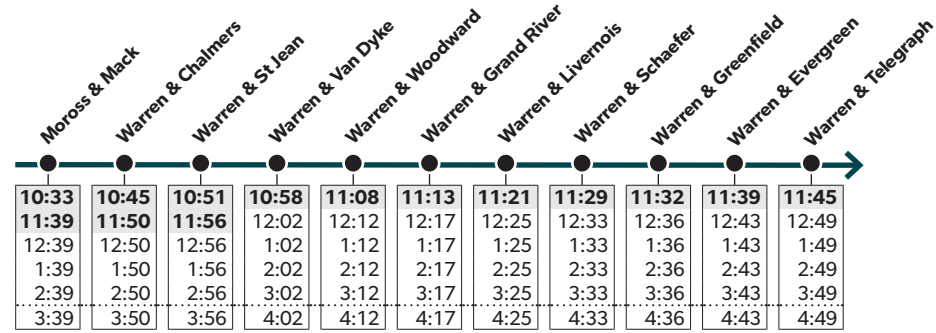

PM times shown are **bold and shaded**.
Additional bus stops are available between the timepoints.

Monday-Friday continued on next page

8 Monday-Friday continued

Eastbound to St John Hospital

Westbound to Telegraph