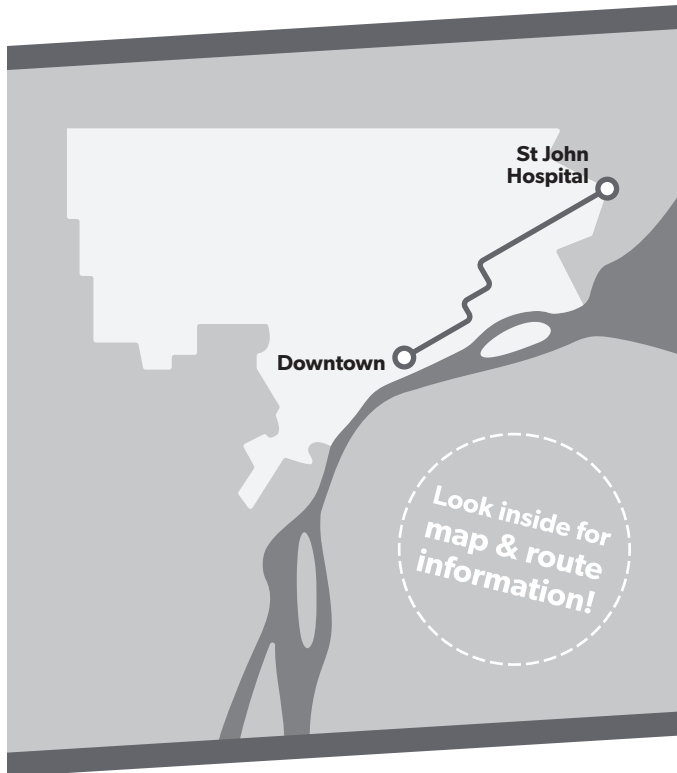

67

Cadillac/Harper

TRANSIT ROUTE MAP & TIMETABLE

Effective **August 28, 2020**

@riddedot

Regional Pass

The Dart Passes allow unlimited rides on DDOT and SMART buses and the QLINE Streetcar.

	Full	Reduced
4-Hour Dart Pass	\$2	\$0.50
24-Hour Dart Pass	\$5	\$2
7 Day Dart Pass	\$22	\$10
31 Day Dart Pass	\$70	\$29

Southbound to Jefferson

This is a sample schedule, not an actual route

- ← Find your day of travel (Monday-Friday / Saturday / Sunday).
- ← Find your direction.
- ← Find a **timepoint** closest to your boarding location. Additional bus stops are located **between** the timepoints.
- ← Read down the column to find a departure from your closest timepoint. Then, read across to see when the bus arrives at other timepoints.

PM times shown are **bold and shaded**.
All times are approximate and subject to change without notice .

67 Saturday

Westbound to Downtown

	Moross & Mack	Harper & Morang	Harper & Chalmers	Cadillac & Harper	Cadillac & Warren	Kercheval & McClellan	Larned & Chene	Rosa Parks Transit Center
7:00	7:04	7:12	7:19	7:21	7:28	7:38	7:48	52 >
8:00	8:05	8:13	8:21	8:24	8:32	8:43	8:55	52 >
9:00	9:05	9:13	9:21	9:24	9:32	9:43	9:55	52 >
10:00	10:05	10:13	10:21	10:24	10:32	10:43	10:55	52 >
11:00	11:05	11:13	11:21	11:24	11:32	11:43	11:55	52 >
12:00	12:05	12:13	12:21	12:24	12:32	12:43	12:55	52 >
1:00	1:05	1:13	1:21	1:24	1:32	1:43	1:55	52 >
2:00	2:05	2:13	2:21	2:24	2:32	2:43	2:55	52 >
3:00	3:05	3:13	3:21	3:24	3:32	3:43	3:55	52 >
4:00	4:05	4:13	4:21	4:24	4:32	4:43	4:55	52 >
5:00	5:05	5:13	5:21	5:24	5:32	5:43	5:55	52 >
6:00	6:05	6:13	6:21	6:24	6:32	6:43	6:55	52 >
7:00	7:05	7:13	7:21	7:24	7:32	7:43	7:55	52 >
8:00	8:04	8:12	8:19	8:21	8:28	8:38	8:49	52 >
9:00	9:04	9:12	9:19	9:21	9:28	9:38	9:49	
10:00	10:04	10:12	10:19	10:21	10:28	10:38	10:49	
11:00	11:04	11:12	11:19	11:21	11:28	11:38	11:49	