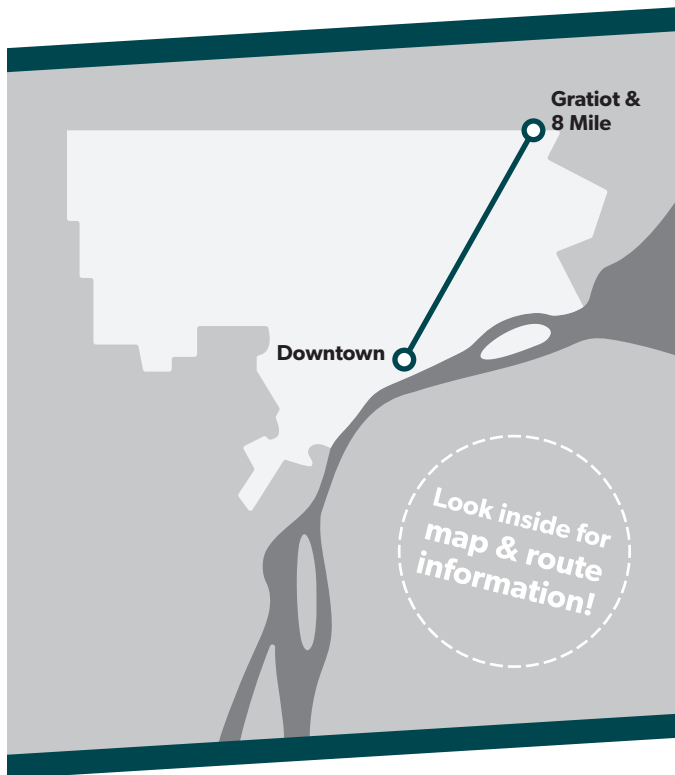

6

Gratiot

TRANSIT ROUTE MAP & TIMETABLE

Effective **August 28, 2020**

@riddedot

Regional Pass

The Dart Passes allow unlimited rides on DDOT and SMART buses and the QLINE Streetcar.

	Full	Reduced
4-Hour Dart Pass	\$2	\$0.50
24-Hour Dart Pass	\$5	\$2
7 Day Dart Pass	\$22	\$10
31 Day Dart Pass	\$70	\$29

Southbound to Downtown

	Gratiot & 8 Mile	Gratiot & 7 Mile	Gratiot & E Outer Dr	Gratiot & Harper	Gratiot & E Grand Bl	Third & Michigan
9:22	9:26	9:35	9:38	9:42	9:50	10:02
9:47	9:51	10:00	10:03	10:07	10:15	10:27
10:17	10:21	10:30	10:33	10:37	10:45	10:57
10:47	10:51	11:00	11:02	11:06	11:13	11:24
11:17	11:20	11:28	11:30	11:34	11:41	11:52
12:02	12:05	12:13	12:15	12:19	12:26	12:37
12:52	12:55	1:03	1:05	1:09	1:16	1:27
1:42	1:45	1:53	1:55	1:59	2:06	2:17
2:32	2:35	2:43	2:45	2:49	2:56	3:07
3:22	3:25	3:33	3:35	3:39	3:46	3:57

PM times shown are **bold and shaded**.
Additional bus stops are available between the timepoints.

How to Read the Schedule

50 Monday-Friday

Southbound to Jefferson

	Hayes & 8 Mile	Hayes & 7 Mile	Hayes & Outer Dr	Chalmers & Warren	Chalmers & Jefferson
10:00	10:21	10:31	10:44	10:50	
10:30	10:41	10:51	11:04	11:11	
10:50	11:01	11:12	11:26	11:33	
11:20	11:22	11:33	11:47	11:54	
11:40	11:42	11:53	12:07	12:14	
11:50				12:34	
12:10	12:22	12:33	12:47	12:54	
12:30	12:42	12:53	1:07	1:14	

This is a sample schedule, not an actual route

- ← Find your day of travel (Monday-Friday / Saturday / Sunday).
- ← Find your direction.
- ← Find a **timepoint** closest to your boarding location. Additional bus stops are located **between** the timepoints.
- ← Read down the column to find a departure from your closest timepoint. Then, read across to see when the bus arrives at other timepoints.