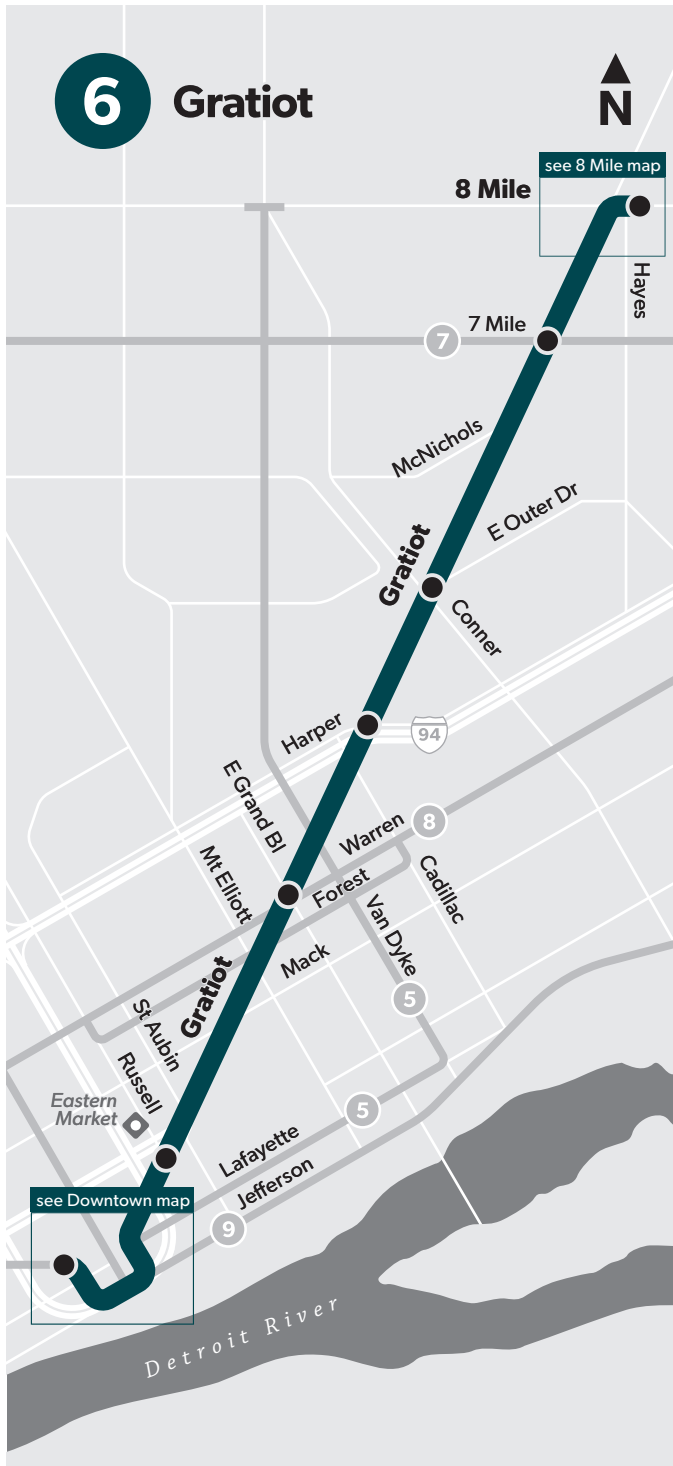

6 Gratiot

Holiday Service

Sunday schedules are effective on the following holidays:

- New Year's Day
- Memorial Day
- Independence Day
- Labor Day
- Thanksgiving Day
- Christmas Day

All buses are handicap accessible.

Buses have the capacity for two bikes on front racks.