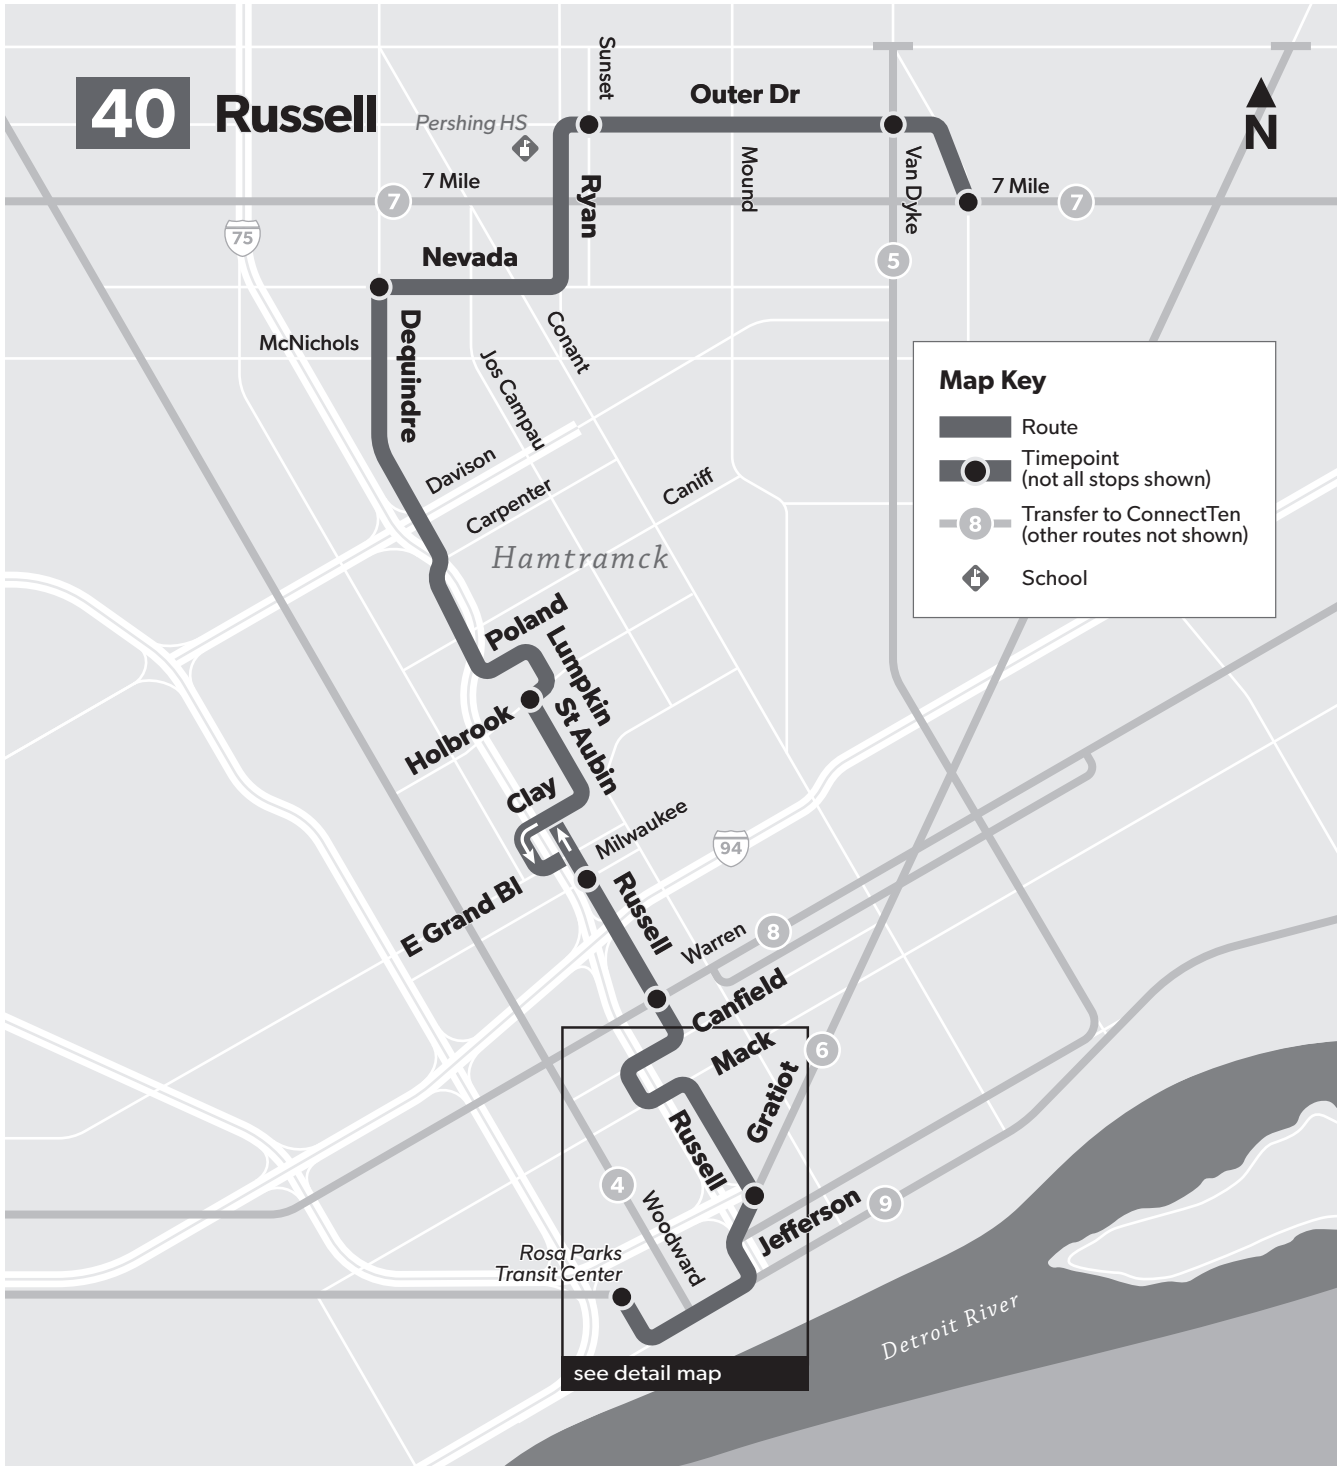

Detroit's Public Transit System

40 Monday-Friday

Southbound to Downtown

E Outer Dr & Van Dyke							E Outer Dr & Sunset							Dequindre & Nevada							Holbrook & St Aubin							Russell & Warren							Russell & Gratiot							Rosa Parks Transit Center																																																							
5:00	5:04	5:11	5:22	5:32	5:41	5:53	6:00	6:04	6:11	6:22	6:32	6:41	6:53	7:05	7:09	7:16	7:27	7:37	7:46	7:58	8:10	8:14	8:21	8:32	8:42	8:51	9:03	9:15	9:19	9:26	9:37	9:47	9:56	10:08	10:20	10:24	10:31	10:42	10:52	11:01	11:13	11:25	11:29	11:36	11:47	11:57	12:06	12:18	12:30	12:34	12:41	12:52	1:02	1:11	1:23	1:35	1:39	1:46	1:57	2:07	2:16	2:28	2:40	2:44	2:51	3:02	3:12	3:21	3:33	3:45	3:49	3:56	4:07	4:17	4:26	4:38	4:50	4:54	5:01	5:12	5:22	5:31	5:43	5:55	5:59	6:06	6:16	6:25	6:33	6:45	7:00	7:04	7:11	7:21	7:30	7:38	7:50

PM times shown are **bold** and **shaded**.
Additional bus stops are available between the timepoints.

How to Read the Schedule

50 Monday-Friday

Southbound to Jefferson

Hayes & 8 Mile					Hayes & 7 Mile					Hayes & Outer Dr					Chalmers & Warren					Chalmers & Jefferson														
10:00	10:21	10:31	10:44	10:50	10:30	10:41	10:51	11:04	11:11	10:50	11:01	11:12	11:26	11:33	11:10	11:22	11:33	11:47	11:54	11:30	11:42	11:53	12:07	12:14	12:10	12:22	12:33	12:47	12:54	12:30	12:42	12:53	1:07	1:14