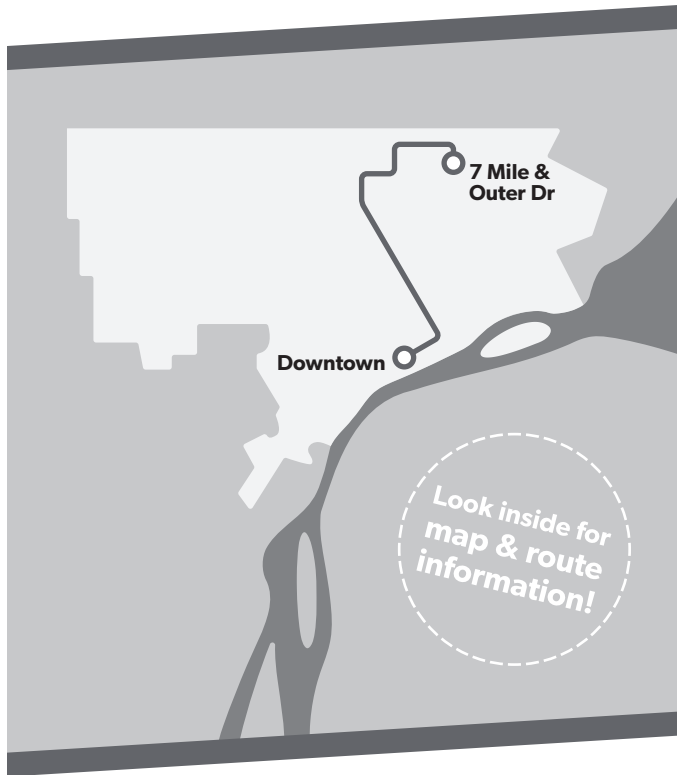

40

Russell

TRANSIT ROUTE MAP & TIMETABLE

Effective **August 28, 2020**

@riddedot

Regional Pass

The Dart Passes allow unlimited rides on DDOT and SMART buses and the QLINE Streetcar.

	Full	Reduced
4-Hour Dart Pass	$2	$0.50
24-Hour Dart Pass	$5	$2
7 Day Dart Pass	$22	$10
31 Day Dart Pass	$70	$29

* *Seniors (ages 65 and older), people with disabilities, Medicare recipients, and students with a school-issued ID are eligible for a reduced fare. An application is required.*

Pay with the app

Download the Dart app today! Dart passes get you unlimited rides between DDOT, SMART and the QLINE for the duration of the pass.