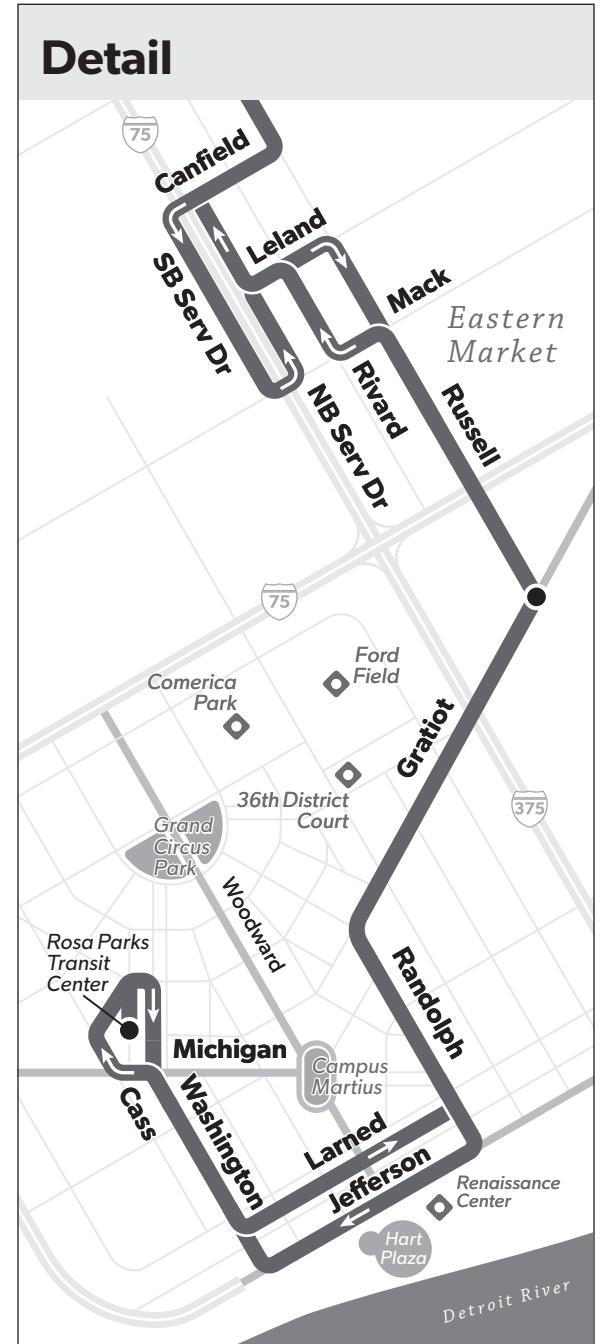

Detroit's Public Transit System

40 Monday-Friday

Southbound to Downtown

E Outer Dr & Van Dyke							E Outer Dr & Sunset							Dequindre & Nevada							Holbrook & St Aubin							Russell & Warren							Russell & Gratiot							Rosa Parks Transit Center																																																							
5:00	5:04	5:11	5:22	5:32	5:41	5:53	6:00	6:04	6:11	6:22	6:32	6:41	6:53	7:05	7:09	7:16	7:27	7:37	7:46	7:58	8:10	8:14	8:21	8:32	8:42	8:51	9:03	9:15	9:19	9:26	9:37	9:47	9:56	10:08	10:20	10:24	10:31	10:42	10:52	11:01	11:13	11:25	11:29	11:36	11:47	11:57	12:06	12:18	12:30	12:34	12:41	12:52	1:02	1:11	1:23	1:35	1:39	1:46	1:57	2:07	2:16	2:28	2:40	2:44	2:51	3:02	3:12	3:21	3:33	3:45	3:49	3:56	4:07	4:17	4:26	4:38	4:50	4:54	5:01	5:12	5:22	5:31	5:43	5:55	5:59	6:06	6:16	6:25	6:33	6:45	7:00	7:04	7:11	7:21	7:30	7:38	7:50

Northbound to E Outer Dr

Rosa Parks Transit Center							Russell & Gratiot							Russell & Warren							Russell & Milwaukee							Dequindre & Nevada							E Outer Dr & Sunset							E Outer Dr & Van Dyke							E Outer Dr & 7 Mile							E Outer Dr & Van Dyke																																																												
6:00	6:10	6:16	6:20	6:35	6:43	6:49	6:52	6:55	7:05	7:15	7:21	7:25	7:40	7:48	7:54	7:57	8:00	8:10	8:20	8:26	8:30	8:45	8:53	8:59	9:02	9:05	9:15	9:25	9:31	9:35	9:50	9:58	10:04	10:07	10:10	10:20	10:30	10:36	10:40	10:55	11:03	11:09	11:12	11:15	11:25	11:35	11:41	11:45	12:00	12:08	12:14	12:17	12:20	12:30	12:40	12:46	12:50	1:05	1:13	1:19	1:22	1:25	1:35	1:45	1:51	1:55	2:10	2:18	2:24	2:27	2:30	2:40	2:50	2:56	3:00	3:15	3:23	3:29	3:32	3:35	3:45	3:55	4:01	4:05	4:20	4:28	4:34	4:37	4:40	4:50	5:00	5:06	5:10	5:25	5:33	5:39	5:42	5:45	5:55	6:05	6:10	6:14	6:27	6:35	6:41	6:44	6:47	7:00	7:09	7:14	7:18	7:31	7:39	7:45	7:48	7:51