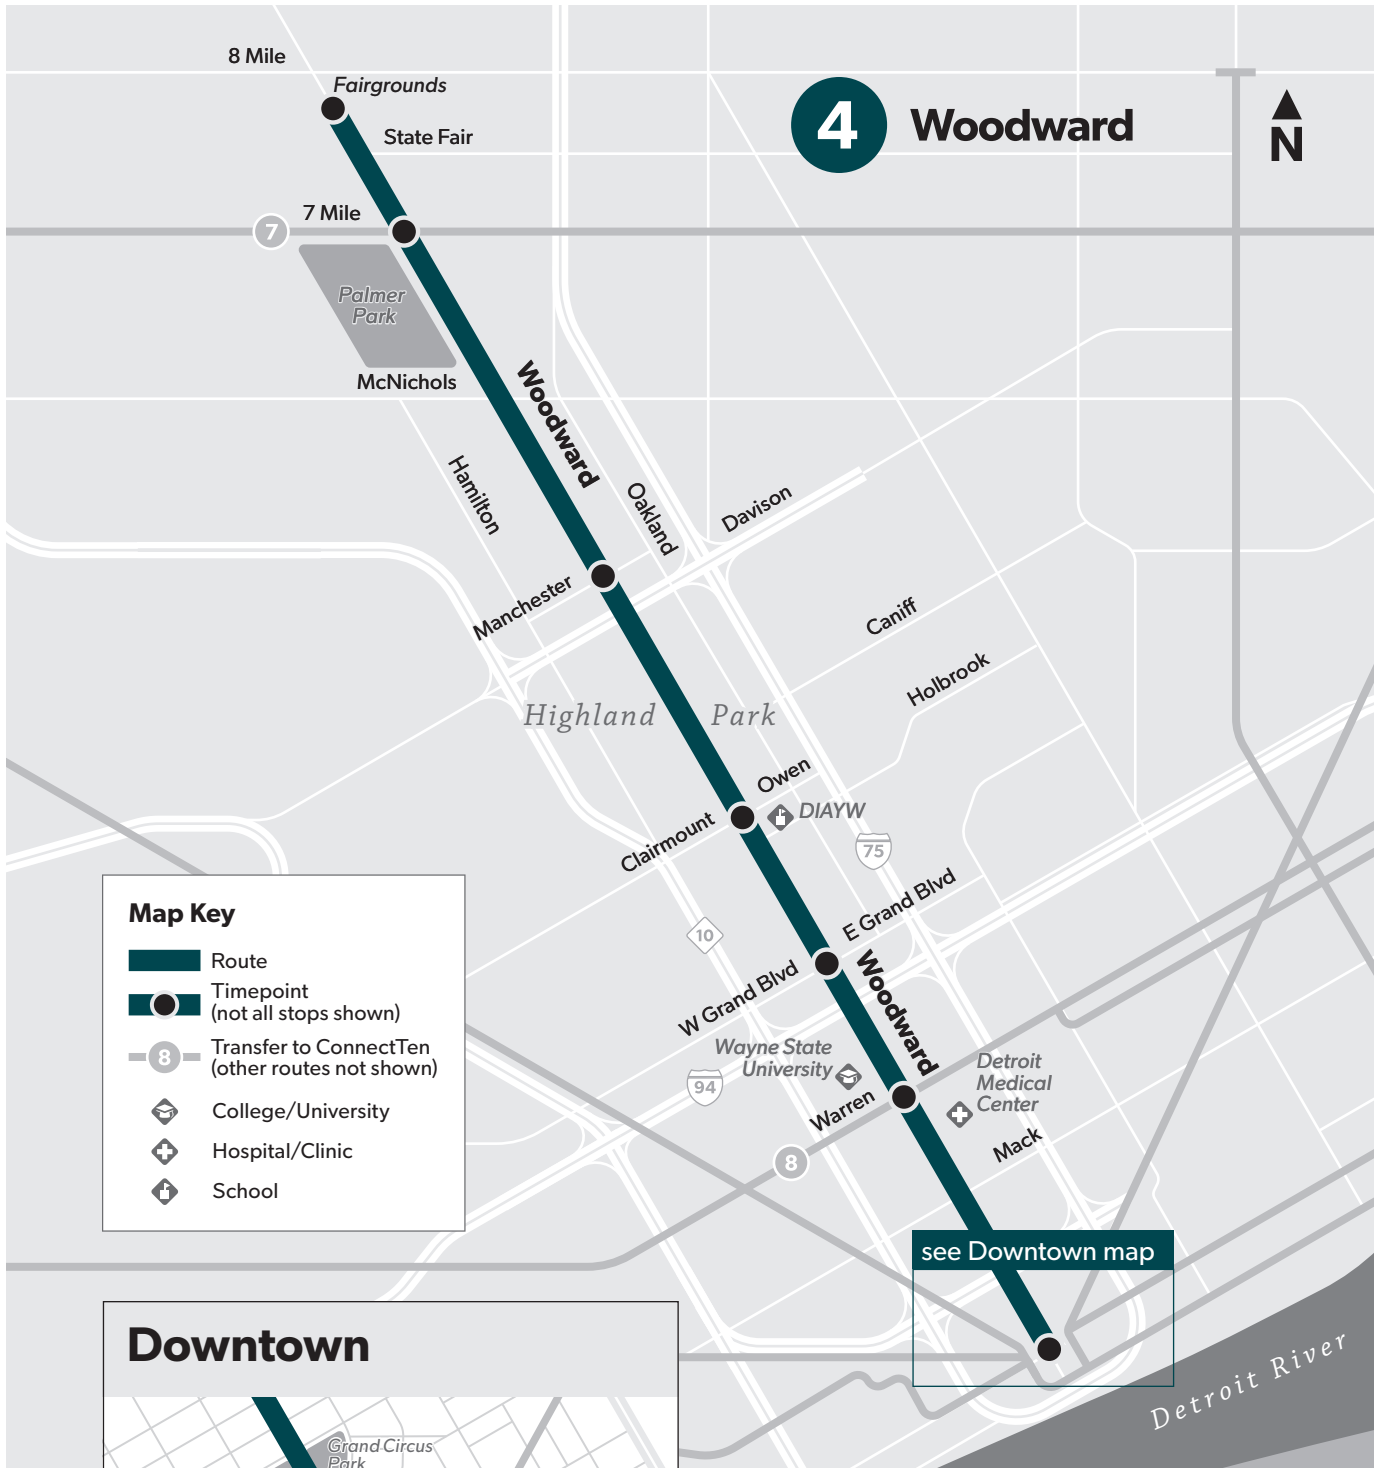

# 4 Woodward

**Map Key**

- Route
- Timepoint (not all stops shown)
- Transfer to ConnectTen (other routes not shown)
- College/University
- Hospital/Clinic
- School

## Southbound to Downtown

4:02	4:04	4:10	4:16	4:20	4:24	4:36
4:32	4:34	4:40	4:46	4:50	4:54	5:06
5:02	5:04	5:10	5:16	5:20	5:24	5:36
5:27	5:29	5:35	5:41	5:45	5:49	6:01
5:52	5:54	6:00	6:07	6:12	6:17	6:31
6:13	6:15	6:22	6:29	6:34	6:39	6:53
6:25	6:27	6:34	6:41	6:46	6:51	7:05
6:37	6:39	6:46	6:53	6:58	7:03	7:17
6:49	6:51	6:58	7:05	7:10	7:15	7:29
7:01	7:03	7:10	7:17	7:22	7:27	7:41