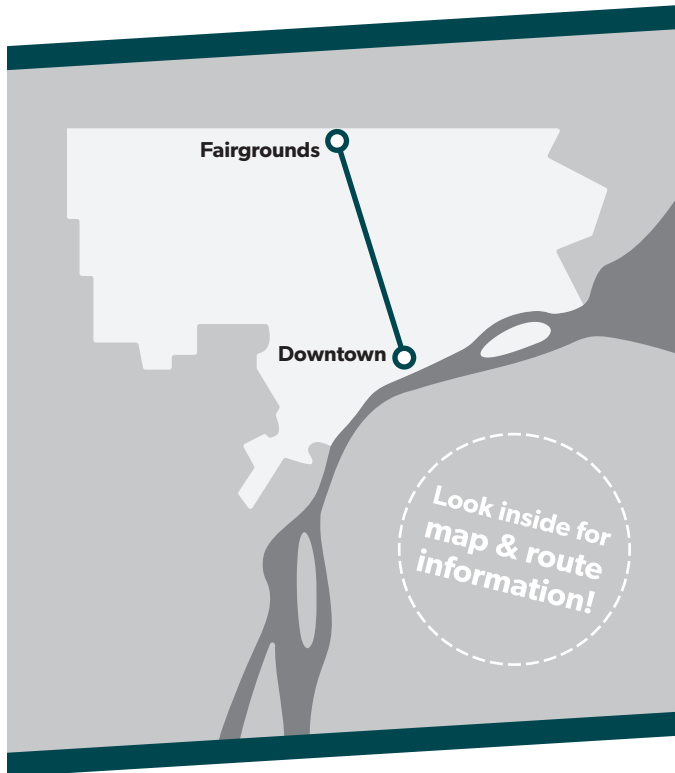

## Woodward

TRANSIT ROUTE MAP & TIMETABLE

Effective **August 28, 2020**

@riddedot