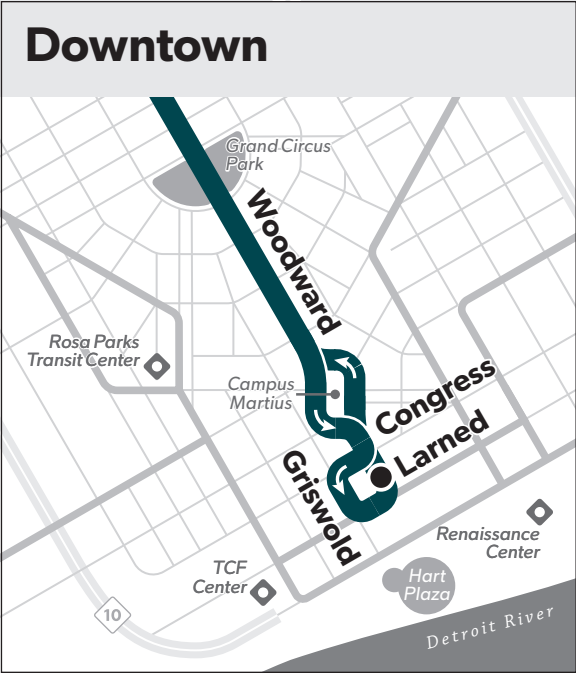

# 4 Woodward

**Map Key**

- Route
- Timepoint (not all stops shown)
- Transfer to ConnectTen (other routes not shown)
- College/University
- Hospital/Clinic
- School

## Southbound to Downtown

4:02	4:04	4:10	4:16	4:20	4:24	4:36
4:32	4:34	4:40	4:46	4:50	4:54	5:06
5:02	5:04	5:10	5:16	5:20	5:24	5:36
5:27	5:29	5:35	5:41	5:45	5:49	6:01
5:52	5:54	6:00	6:07	6:12	6:17	6:31
6:13	6:15	6:22	6:29	6:34	6:39	6:53
6:25	6:27	6:34	6:41	6:46	6:51	7:05
6:37	6:39	6:46	6:53	6:58	7:03	7:17
6:49	6:51	6:58	7:05	7:10	7:15	7:29
7:01	7:03	7:10	7:17	7:22	7:27	7:41