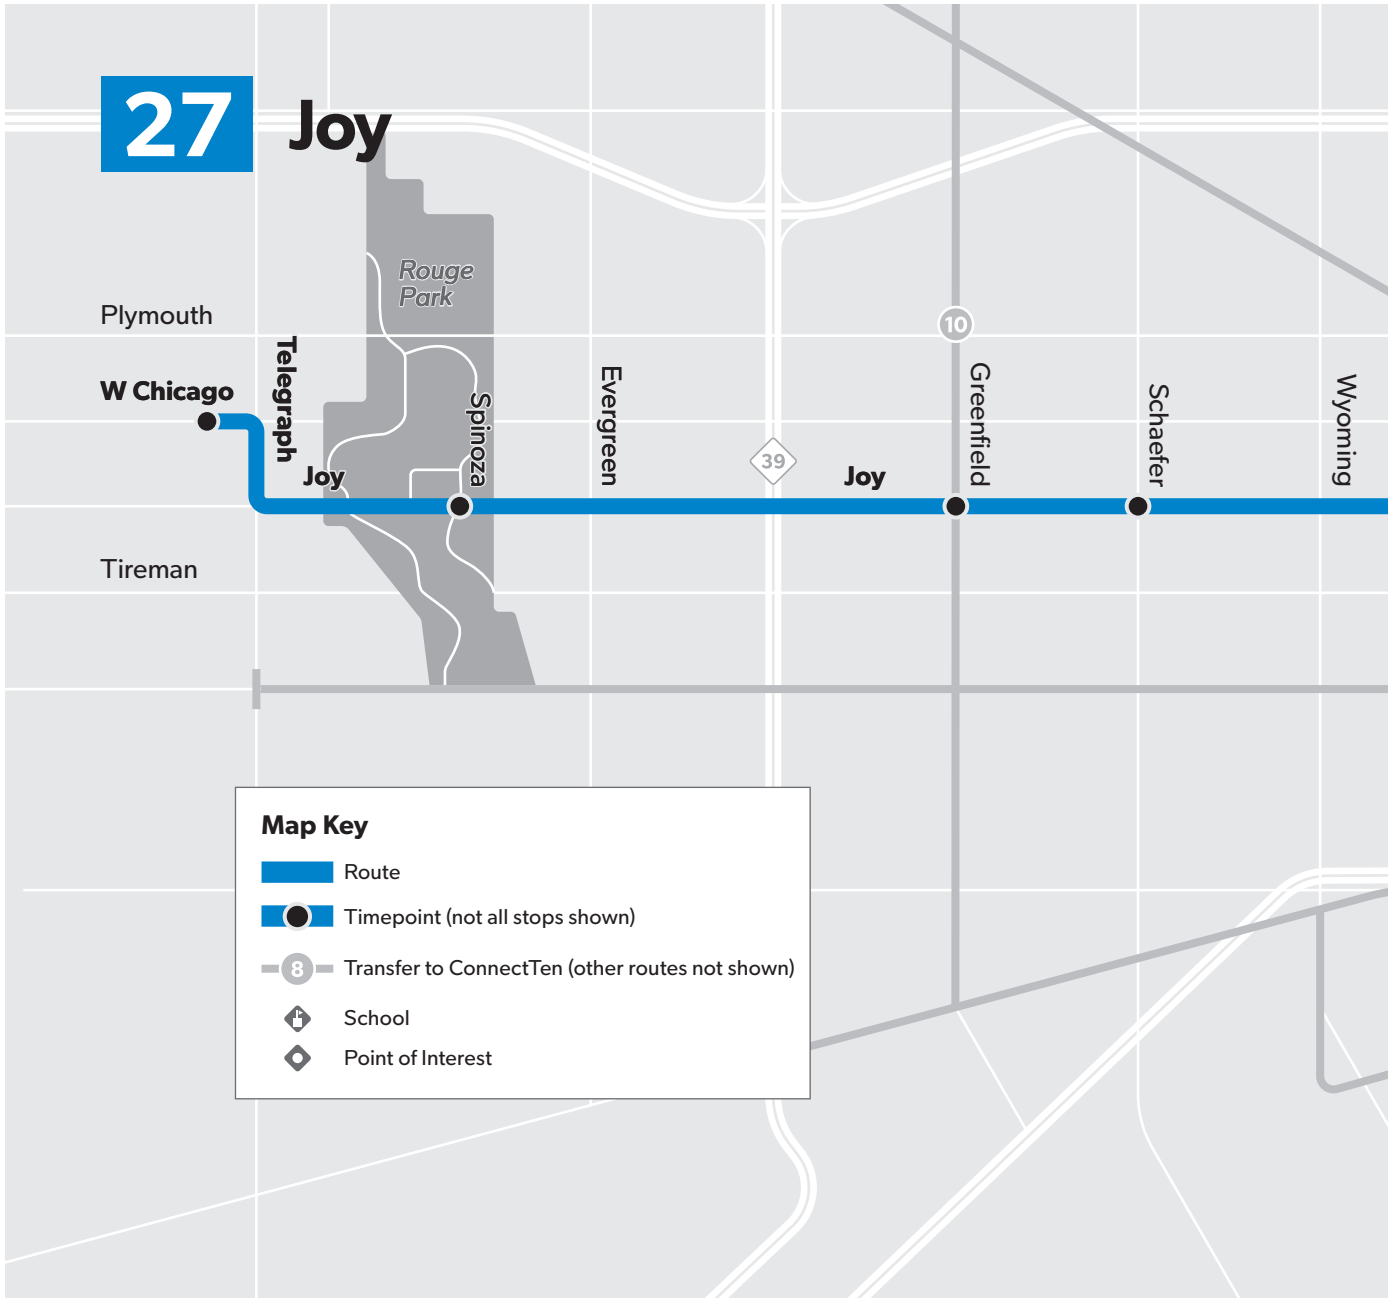

Detroit's Public Transit System

Map continued on next page

Map continued from previous page

27 Monday-Friday

Eastbound to Downtown

	Reedford Plaza	Joy & Spinoza	Joy & Greenfield	Joy & Schaefer	Joy & Livernois	Tireman & Beechwood	Grand River & Grand Bl	Grand Bl & Michigan	Lafayette & Trumbull	Rosa Parks Transit Center	
6:58	7:04	7:13	7:16	7:24	7:30	7:32	7:41	7:50	7:55	29 >	
7:58	8:04	8:13	8:16	8:24	8:30	8:32	8:41	8:50	8:55	29 >	
8:53	8:59	9:08	9:12	9:21	9:28	9:30	9:39	9:49	9:54	29 >	
9:52	9:59	10:09	10:13	10:22	10:29	10:31	10:40	10:50	10:55	29 >	
10:52	10:59	11:09	11:13	11:22	11:29	11:31	11:40	11:50	11:55	29 >	
11:52	11:59	12:09	12:13	12:22	12:29	12:31	12:40	12:50	12:55	29 >	
12:52	12:59	1:09	1:13	1:22	1:29	1:31	1:40	1:50	1:55	29 >	
1:52	1:59	2:09	2:13	2:22	2:29	2:31	2:40	2:50	2:55	29 >	
2:52	2:59	3:09	3:13	3:22	3:29	3:31	3:40	3:50	3:55	29 >	
3:52	3:59	4:09	4:13	4:22	4:29	4:31	4:40	4:50	4:55	29 >	
4:54	5:01	5:11	5:15	5:23	5:29	5:31	5:40	5:50	5:55	29 >	
5:55	6:01	6:11	6:15	6:23	6:29	6:31	6:40	6:50	6:55	29 >	
6:55	7:01	7:11	7:15	7:23	7:29	7:31	7:40	7:50	7:55	29 >	
7:58	8:04	8:13	8:16	8:24	8:30	8:32	8:41	8:50	8:55	29 >	
8:58	9:04	9:13	9:16	9:24	9:30	9:32	9:41	9:50	9:55		