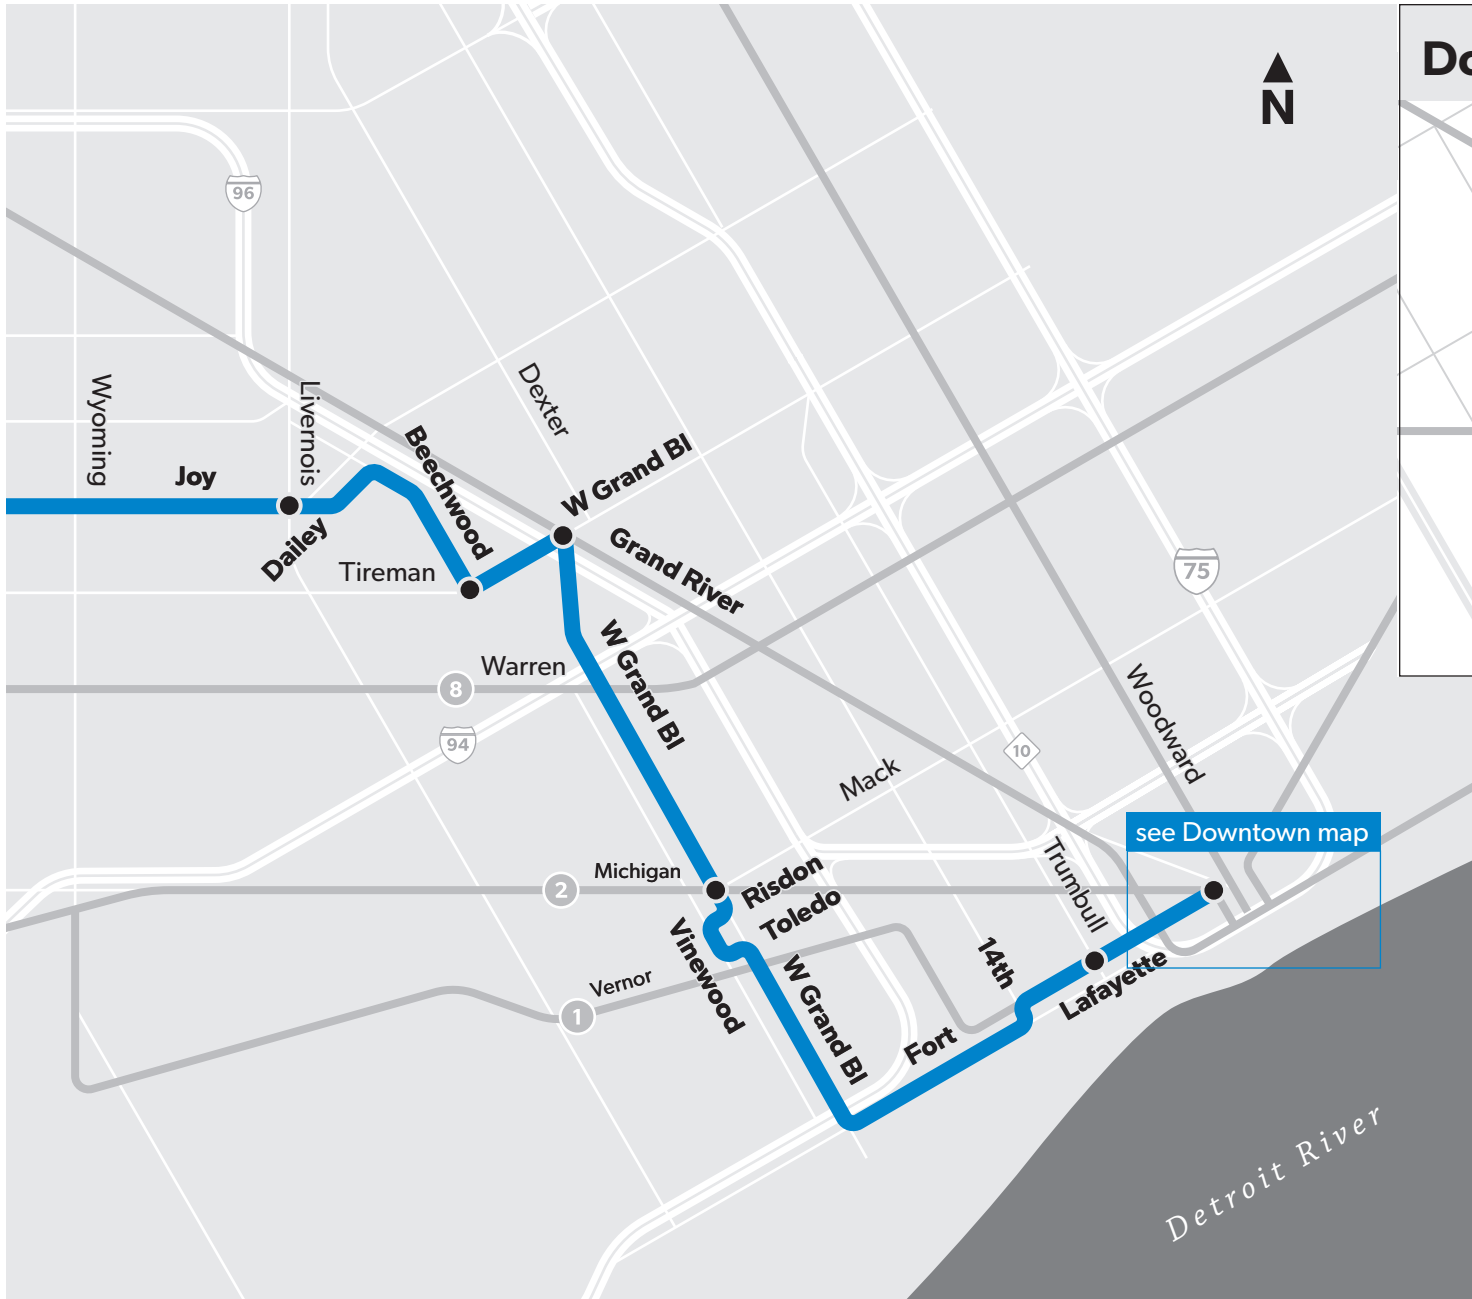

Detroit's Public Transit System

Map continued on next page

Map continued from previous page

27 Monday-Friday

Eastbound to Downtown

	Reedford Plaza	Joy & Spinoza	Joy & Greenfield	Joy & Schaefer	Joy & Livernois	Tireman & Beechwood	Grand River & Grand Bl	Grand Bl & Michigan	Lafayette & Trumbull	Rosa Parks Transit Center	
6:58	7:04	7:13	7:16	7:24	7:30	7:32	7:41	7:50	7:55	29 >	
7:58	8:04	8:13	8:16	8:24	8:30	8:32	8:41	8:50	8:55	29 >	
8:53	8:59	9:08	9:12	9:21	9:28	9:30	9:39	9:49	9:54	29 >	
9:52	9:59	10:09	10:13	10:22	10:29	10:31	10:40	10:50	10:55	29 >	
10:52	10:59	11:09	11:13	11:22	11:29	11:31	11:40	11:50	11:55	29 >	
11:52	11:59	12:09	12:13	12:22	12:29	12:31	12:40	12:50	12:55	29 >	
12:52	12:59	1:09	1:13	1:22	1:29	1:31	1:40	1:50	1:55	29 >	
1:52	1:59	2:09	2:13	2:22	2:29	2:31	2:40	2:50	2:55	29 >	
2:52	2:59	3:09	3:13	3:22	3:29	3:31	3:40	3:50	3:55	29 >	
3:52	3:59	4:09	4:13	4:22	4:29	4:31	4:40	4:50	4:55	29 >	
4:54	5:01	5:11	5:15	5:23	5:29	5:31	5:40	5:50	5:55	29 >	
5:55	6:01	6:11	6:15	6:23	6:29	6:31	6:40	6:50	6:55	29 >	
6:55	7:01	7:11	7:15	7:23	7:29	7:31	7:40	7:50	7:55	29 >	
7:58	8:04	8:13	8:16	8:24	8:30	8:32	8:41	8:50	8:55	29 >	
8:58	9:04	9:13	9:16	9:24	9:30	9:32	9:41	9:50	9:55		