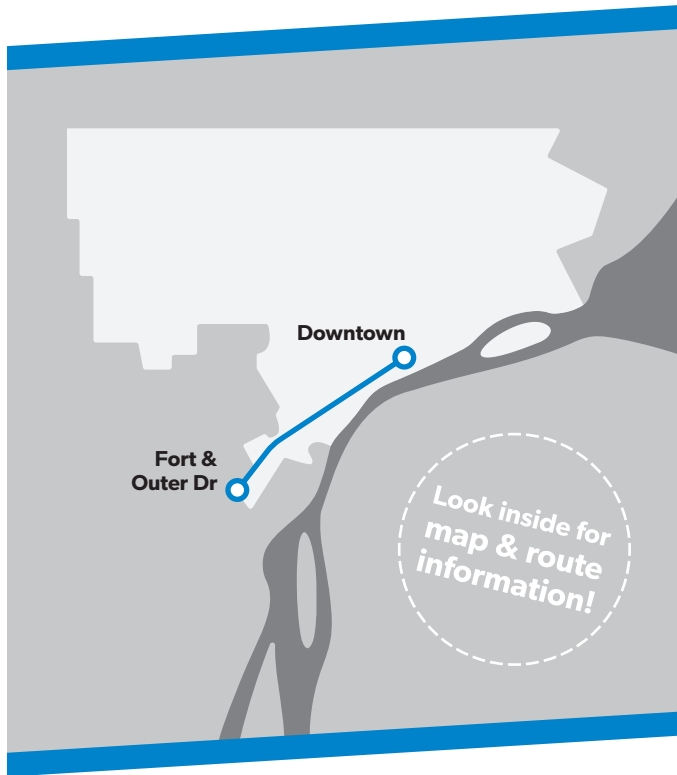

## Fort

TRANSIT ROUTE MAP & TIMETABLE

Effective **August 28, 2020**

@riddedot