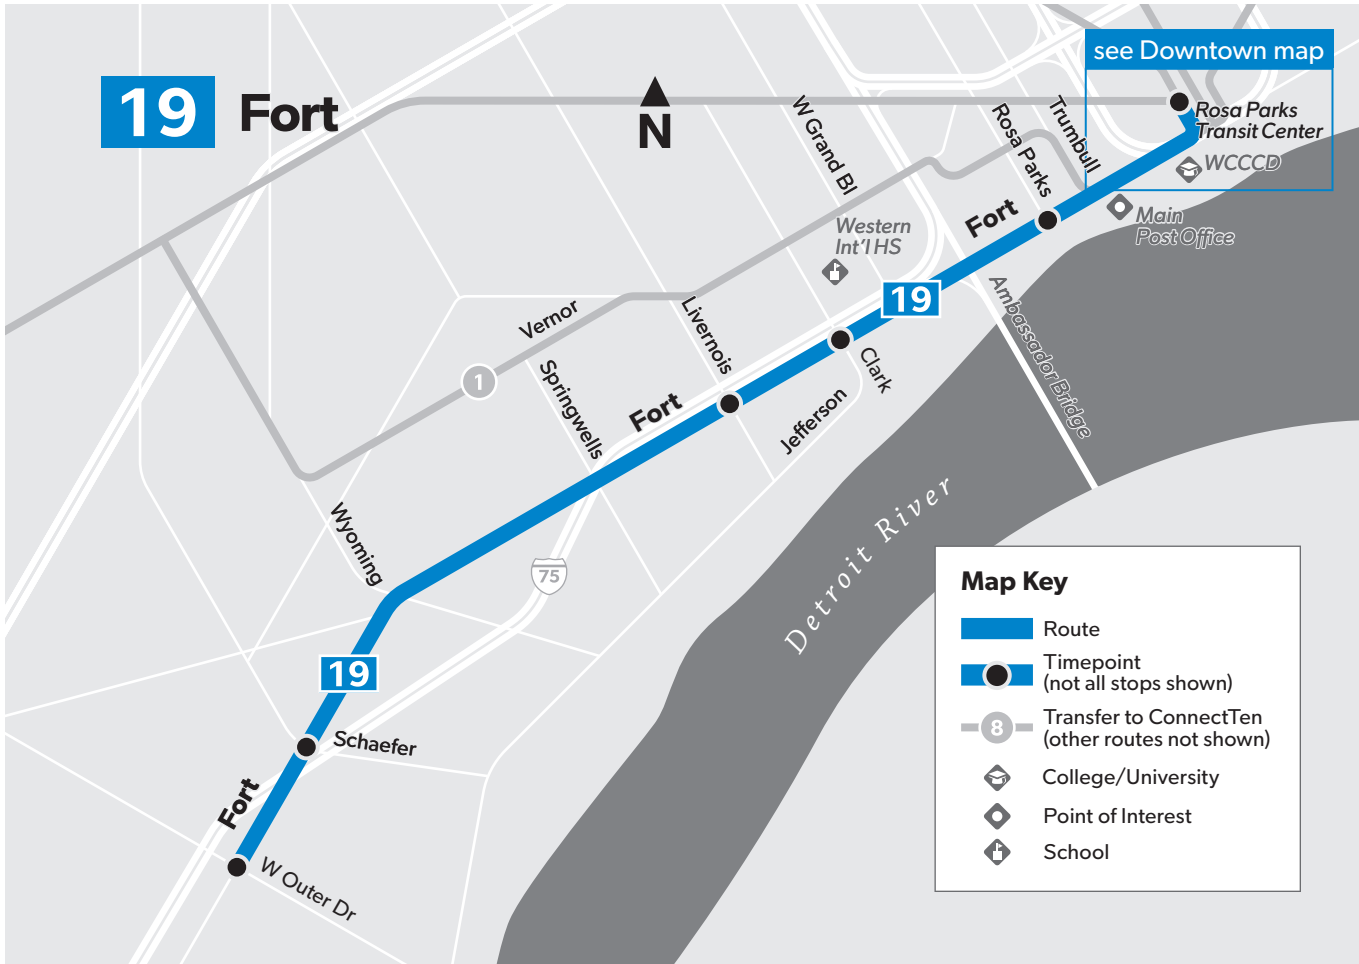

Holiday Service

Sunday schedules are effective on the following holidays:

- New Year's Day
- Memorial Day
- Independence Day
- Labor Day
- Thanksgiving Day
- Christmas Day

All buses are handicap accessible.

Buses have the capacity for two bikes on front racks.

Strollers and carts are allowed on the bus, but cannot block aisles or doorways.

Service animals are allowed on DDOT buses and public facilities.*

*Service animals must be under the customer's control through voice commands, hand signals, or other effective means with a harness, leash, or tether unless the customer cannot use a leash because of a disability.