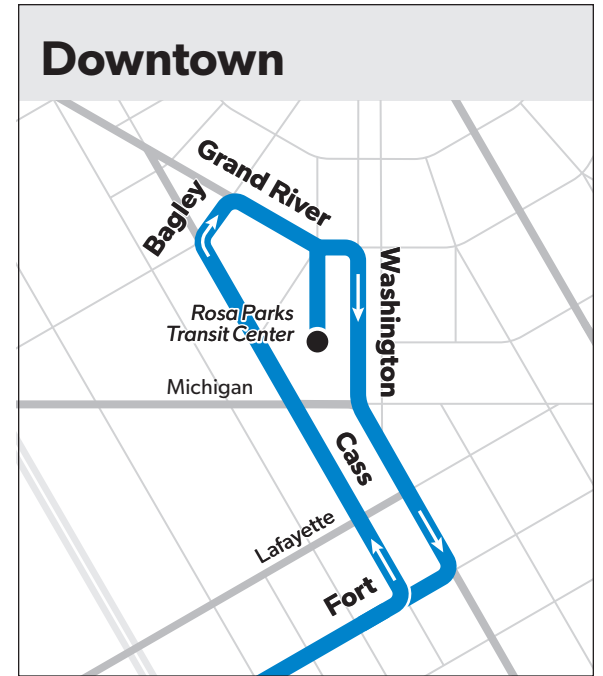

#### Detroit MetroLift

(ADA Paratransit Service): 313.208.7363

#### TDD & TTY Hearing-Impaired

Schedule Information:

7-1-1

Detroit's Public Transit System

#### Southbound to Jefferson

	Hayes & 8 Mile	Hayes & 7 Mile	Hayes & Outer Dr	Chalmers & Warren	Chalmers & Jefferson
10:00					
10:30	10:21	10:31	10:44	10:50	
10:50	10:41	10:51	11:04	11:11	
11:20	11:01	11:12	11:26	11:33	
11:40	11:22	11:33	11:47	11:54	
12:00	11:42	11:53	12:07	12:14	
<b>11:50</b>					
12:10	12:22	12:33	12:47	12:54	
12:30	12:42	12:53	1:07	1:14	