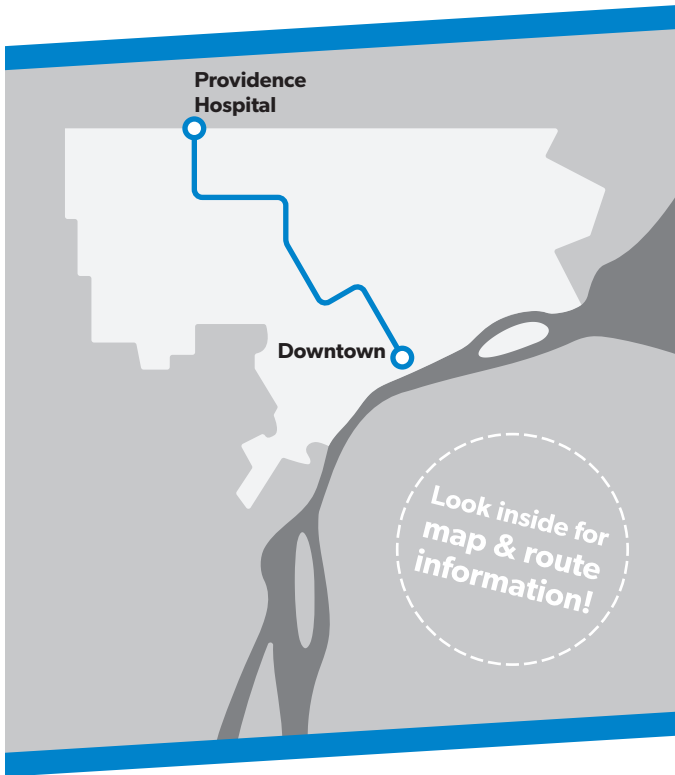

16

Dexter

TRANSIT ROUTE MAP & TIMETABLE

Effective **August 28, 2020**

@riddedot

Regional Pass

The Dart Passes allow unlimited rides on DDOT and SMART buses and the QLINE Streetcar.

	Full	Reduced
4-Hour Dart Pass	\$2	\$0.50
24-Hour Dart Pass	\$5	\$2
7 Day Dart Pass	\$22	\$10
31 Day Dart Pass	\$70	\$29

Schedule Information:

7-1-1

Detroit's Public Transit System

16 Dexter

Map Key

- Route
- Timepoint (not all stops shown)
- Transfer to ConnectTen (other routes not shown)
- Hospital/Clinic
- Point of Interest
- School

see Downtown map

8 Mile

Holiday Service

Sunday schedules are effective on the following holidays:

- New Year's Day
- Memorial Day
- Independence Day
- Labor Day
- Thanksgiving Day
- Christmas Day

Downtown Monday-Friday

This is a sample schedule, not an actual route

← Find your day of travel (Monday-Friday / Saturday / Sunday).

← Find your direction.

← Find a **timepoint** closest to your boarding location.
Additional bus stops are located *between* the timepoints.