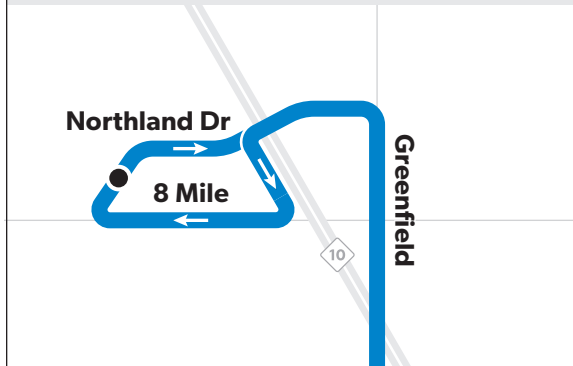

Schedule Information:

7-1-1

Detroit's Public Transit System

16 Dexter

Map Key

- Route
- Timepoint (not all stops shown)
- Transfer to ConnectTen (other routes not shown)
- Hospital/Clinic
- Point of Interest
- School

see Downtown map

8 Mile

Holiday Service

Sunday schedules are effective on the following holidays:

- New Year's Day
- Memorial Day
- Independence Day
- Labor Day
- Thanksgiving Day
- Christmas Day

Downtown Monday-Friday

Downtown Saturday-Sunday

How to Read the Schedule

50 Monday-Friday

Southbound to Jefferson

Hayes & 8 Mile	Hayes & 7 Mile	Hayes & Outer Dr	Chalmers & Warren	Chalmers & Jefferson
10:00	10:21	10:31	10:44	10:50
10:30	10:41	10:51	11:04	11:11
10:50	11:01	11:12	11:26	11:33
11:00	11:22	11:33	11:47	11:54
11:30	11:42	11:53	12:07	12:14
11:50	12:22	12:33	12:47	12:54
12:10	12:42	12:53	1:07	1:14
12:30				