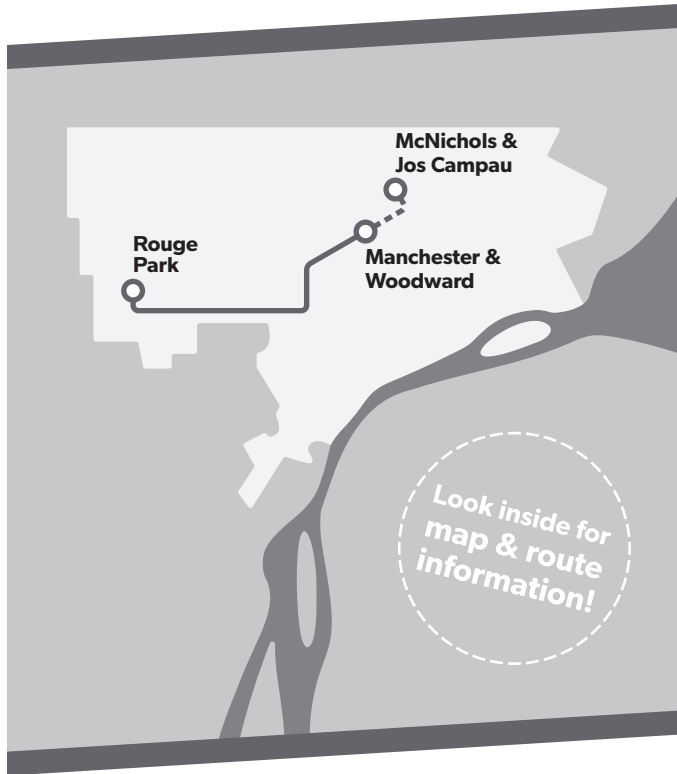

15

Chicago-Davison

TRANSIT ROUTE MAP & TIMETABLE

Effective **August 28, 2020**

@riddedot

Regional Pass

The Dart Passes allow unlimited rides on DDOT and SMART buses and the QLINE Streetcar.

	Full	Reduced
4-Hour Dart Pass	$2	$0.50
24-Hour Dart Pass	$5	$2
7 Day Dart Pass	$22	$10
31 Day Dart Pass	$70	$29

* *Seniors (ages 65 and older), people with disabilities, Medicare recipients, and students with a school-issued ID are eligible for a reduced fare. An application is required.*

Pay with the app

Download the Dart app today! Dart passes get you unlimited rides between DDOT, SMART and the QLINE for the duration of the pass.