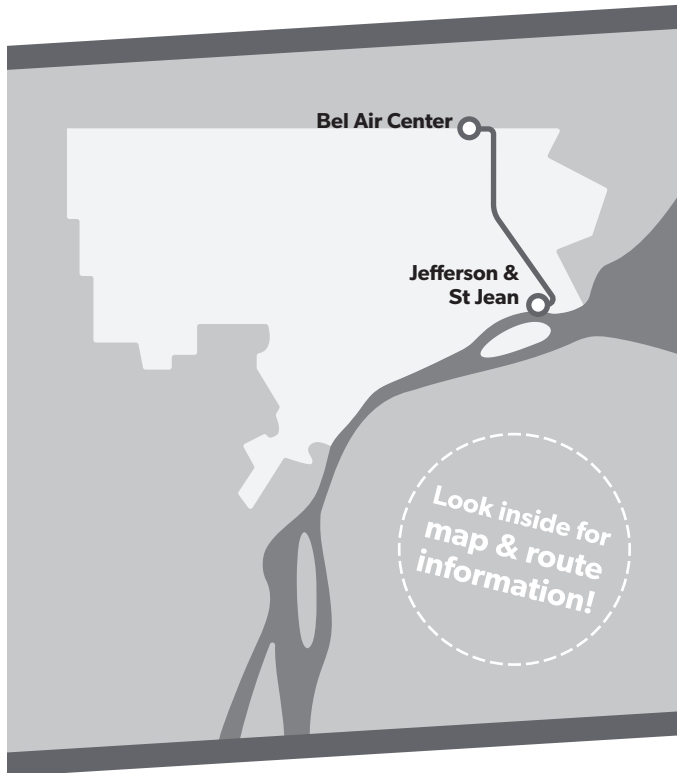

13

Conner

TRANSIT ROUTE MAP & TIMETABLE

Effective **August 28, 2020**

@riddedot

Regional Pass

The Dart Passes allow unlimited rides on DDOT and SMART buses and the QLINE Streetcar.

	Full	Reduced
4-Hour Dart Pass	$2	$0.50
24-Hour Dart Pass	$5	$2
7 Day Dart Pass	$22	$10
31 Day Dart Pass	$70	$29

* Seniors (ages 65 and older), people with disabilities, Medicare recipients, and students with a school-issued ID are eligible for a reduced fare. An application is required.

Pay with the app

Download the Dart app today! Dart passes get you unlimited rides between DDOT, SMART and the QLINE for the duration of the pass.