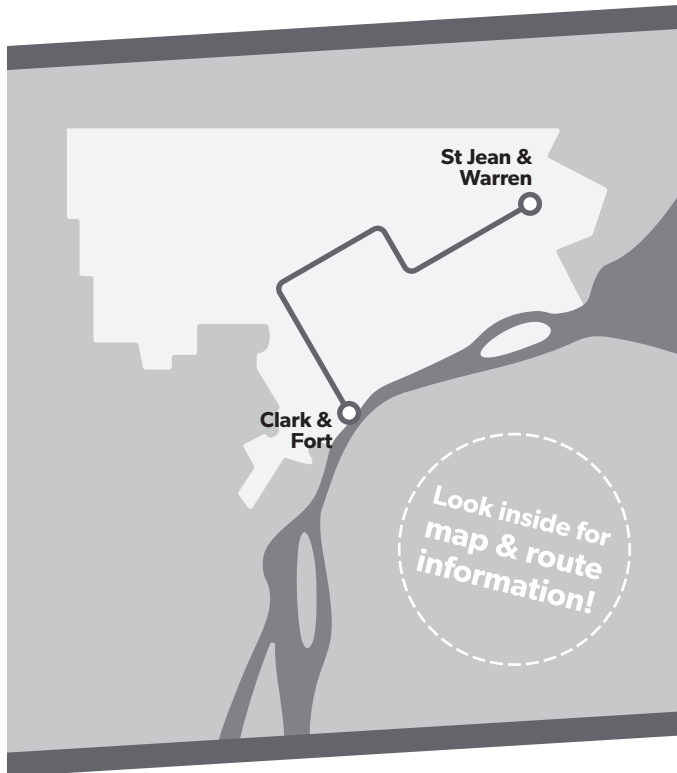

11

Clairmount

TRANSIT ROUTE MAP & TIMETABLE

Effective **August 28, 2020**

@riddedot

Regional Pass

The Dart Passes allow unlimited rides on DDOT and SMART buses and the QLINE Streetcar.

	Full	Reduced
4-Hour Dart Pass	$2	$0.50
24-Hour Dart Pass	$5	$2
7 Day Dart Pass	$22	$10
31 Day Dart Pass	$70	$29

* Seniors (ages 65 and older), people with disabilities, Medicare recipients, and students with a school-issued ID are eligible for a reduced fare. An application is required.

Pay with the app

Download the Dart app today! Dart passes get you unlimited rides between DDOT, SMART and the QLINE for the duration of the pass.