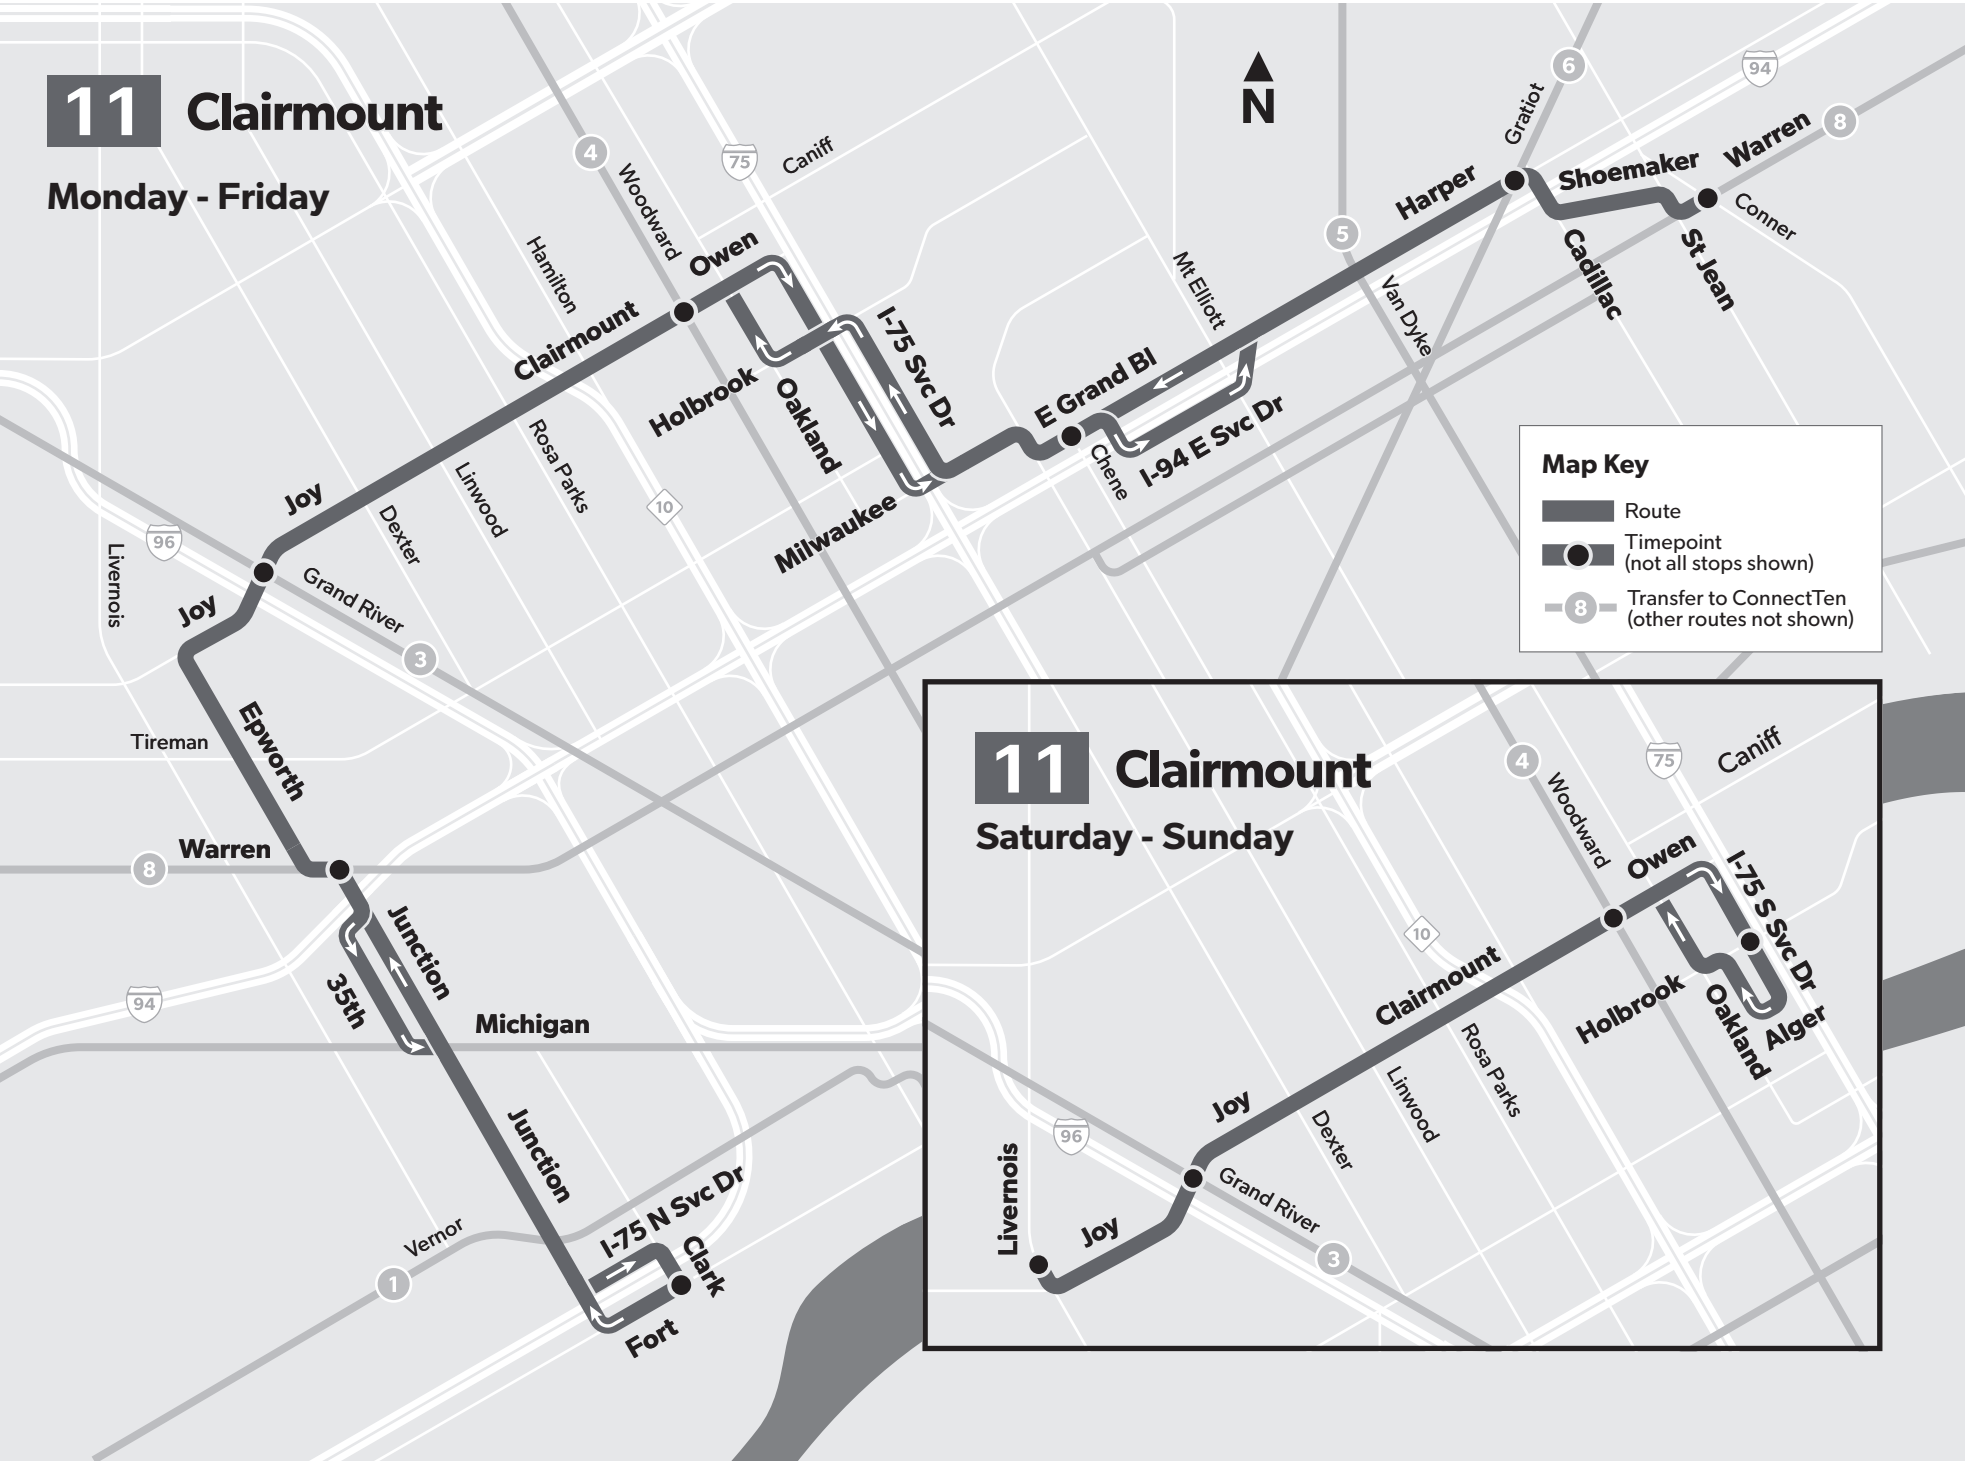

11 Clairmont

Monday - Friday