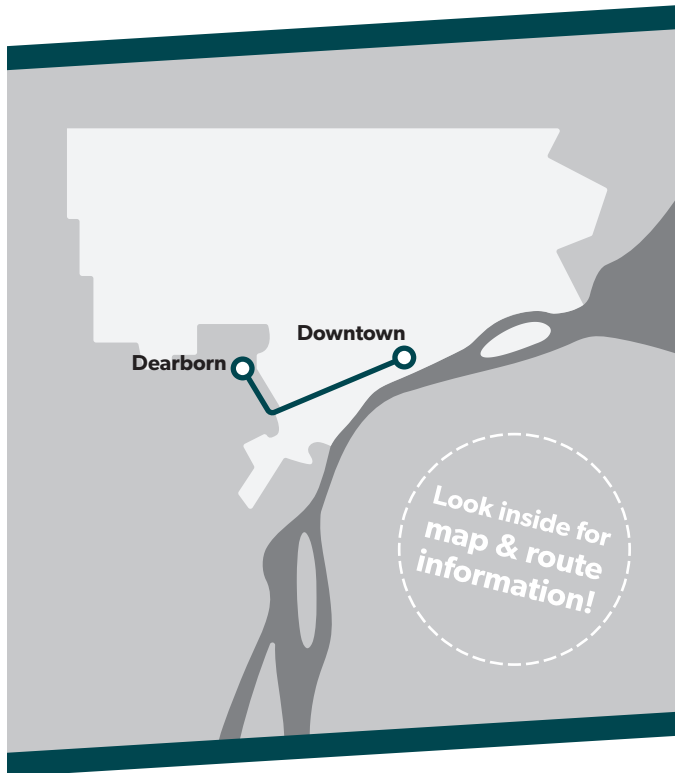

1

Vernor

TRANSIT ROUTE MAP & TIMETABLE

Effective **August 28, 2020**

@riddedot

Regional Pass

The Dart Passes allow unlimited rides on DDOT and SMART buses and the QLINE Streetcar.

	Full	Reduced
4-Hour Dart Pass	$2	$0.50
24-Hour Dart Pass	$5	$2
7 Day Dart Pass	$22	$10
31 Day Dart Pass	$70	$29

* *Seniors (ages 65 and older), people with disabilities, Medicare recipients, and students with a school-issued ID are eligible for a reduced fare. An application is required.*

Pay with the app

Download the Dart app today! Dart passes get you unlimited rides between DDOT, SMART and the QLINE for the duration of the pass.