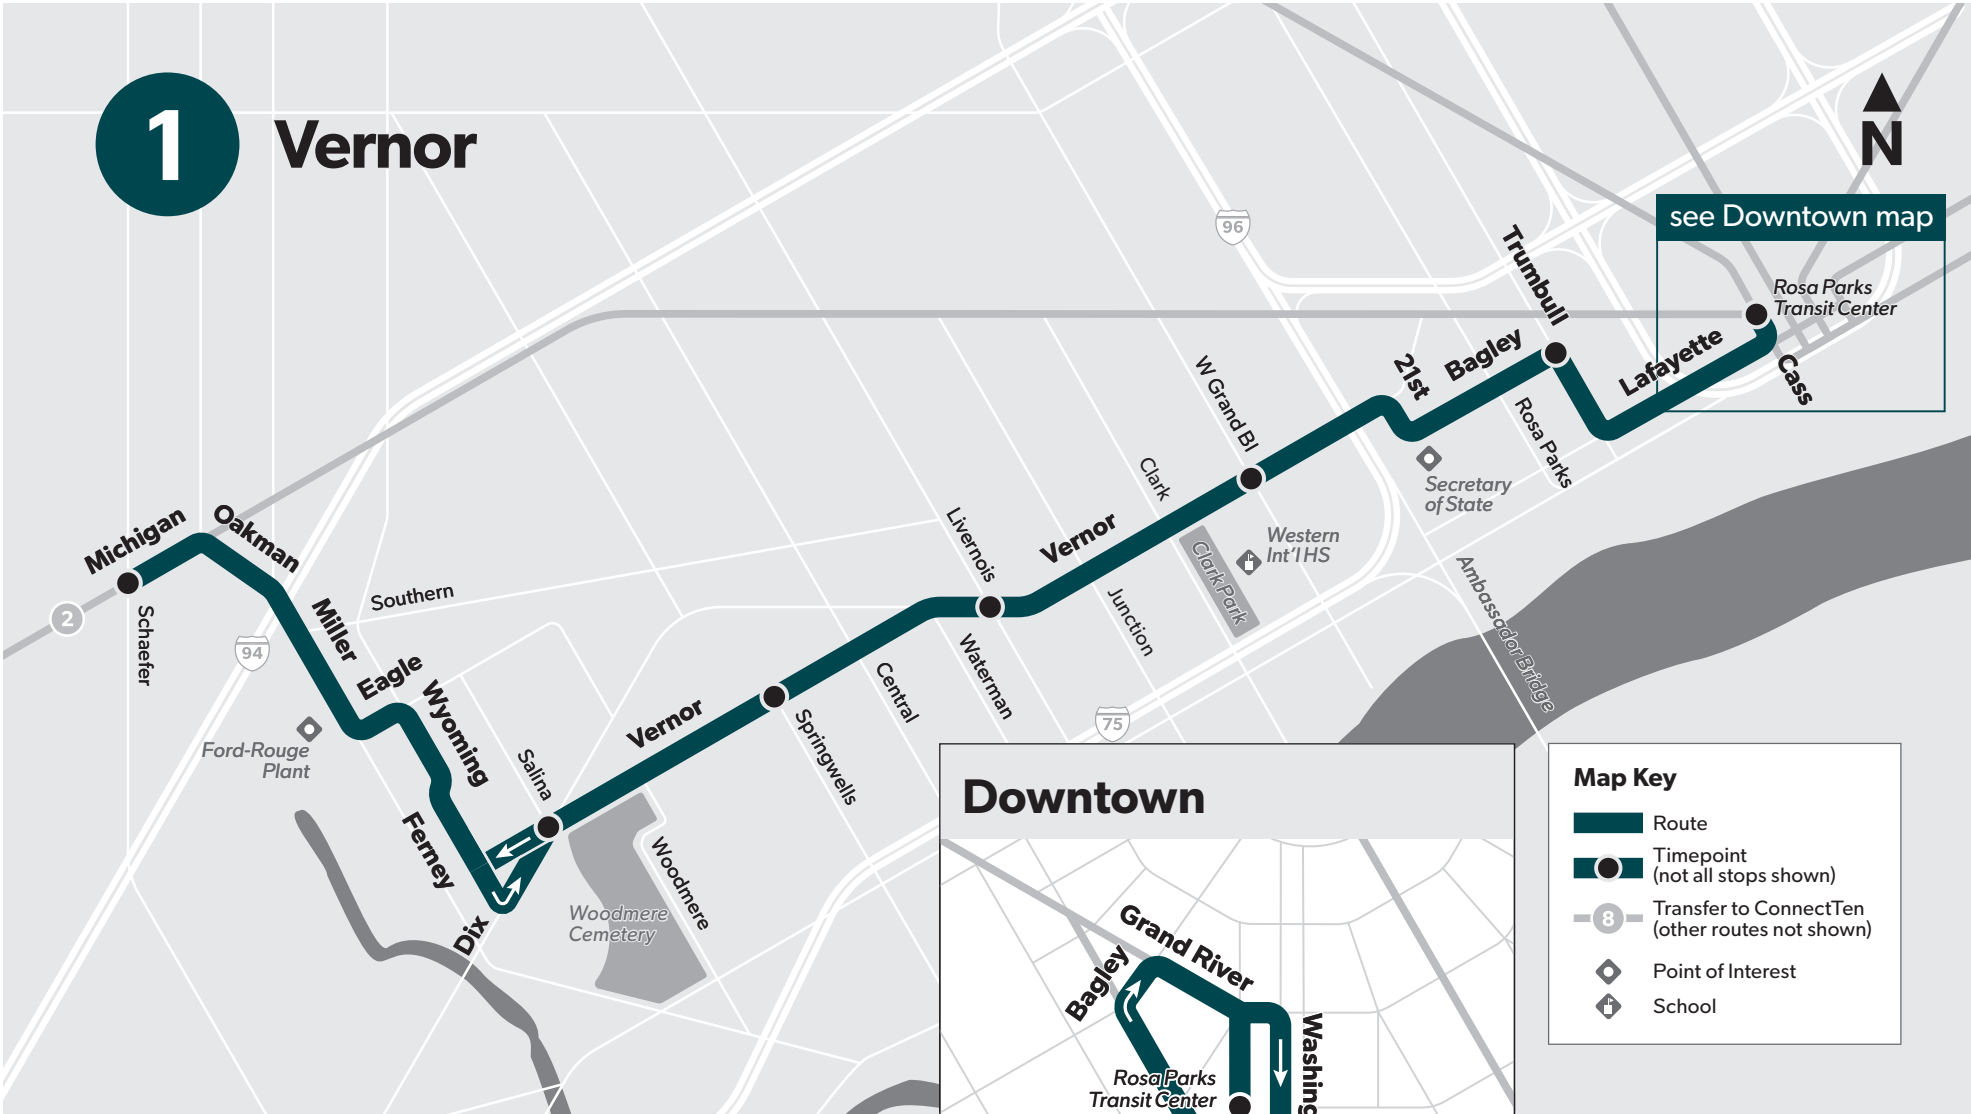

Detroit's Public Transit System

1

Vernor

see Downtown map

Rosa Parks Transit Center

Downtown

Map Key

- Route
- Timepoint (not all stops shown)
- Transfer to ConnectTen (other routes not shown)
- Point of Interest
- School

1 Monday-Friday

Eastbound to Downtown

	Michigan & Schaefer	Vernor & Salina	Vernor & Springwells	Vernor & Livernois	Vernor & W Grand Bl	Trumbull & Bagley	Rosa Parks Transit Center
4:05	4:14	4:18	4:21	4:26	4:32	4:39	
4:55	5:04	5:08	5:11	5:16	5:22	5:29	
5:45	5:54	5:58	6:01	6:06	6:12	6:19	
6:29	6:38	6:42	6:45	6:50	6:56	7:03	
7:09	7:19	7:24	7:28	7:33	7:39	7:47	
7:49	7:59	8:04	8:08	8:13	8:19	8:27	
8:24	8:34	8:39	8:43	8:48	8:54	9:02	
8:59	9:09	9:14	9:18	9:23	9:29	9:37	
9:24	9:34	9:39	9:43	9:48	9:54	10:02	
9:49	9:59	10:04	10:08	10:13	10:19	10:27	
10:14	10:24	10:29	10:33	10:38	10:44	10:52	
10:39	10:49	10:54	10:58	11:03	11:10	11:18	
11:03	11:14	11:19	11:24	11:30	11:37	11:45	
11:28	11:39	11:44	11:49	11:55	12:02	12:10	
11:53	12:04	12:09	12:14	12:20	12:27	12:35	
12:18	12:29	12:34	12:39	12:45	12:52	1:00	
12:43	12:54	12:59	1:04	1:10	1:17	1:25	
1:08	1:19	1:24	1:29	1:35	1:42	1:50	
1:33	1:44	1:49	1:54	2:00	2:07	2:15	
1:58	2:09	2:14	2:19	2:25	2:32	2:40	
2:23	2:34	2:39	2:44	2:50	2:57	3:05	
2:48	2:59	3:04	3:09	3:15	3:22	3:30	
3:13	3:24	3:29	3:34	3:40	3:47	3:55	
3:38	3:49	3:54	3:59	4:05	4:12	4:20	
4:03	4:14	4:19	4:24	4:30	4:37	4:45	
4:28	4:39	4:44	4:49	4:55	5:02	5:09	
4:54	5:04	5:08	5:12	5:17	5:23	5:30	
5:28	5:38	5:42	5:46	5:51	5:57	6:04	
6:03	6:13	6:17	6:21	6:26	6:32	6:39	
6:38	6:48	6:52	6:56	7:01	7:07	7:14	
7:13	7:23	7:27	7:31	7:36	7:42	7:49	
7:48	7:58	8:02	8:06	8:11	8:17	8:24	
8:28	8:38	8:42	8:46	8:51	8:57	9:04	
9:13	9:23	9:27	9:31	9:36	9:42	9:49	
9:58	10:08	10:12	10:16	10:21	10:27	10:34	
10:43	10:53	10:57	11:01	11:06	11:12	11:19	
11:29	11:38	11:42	11:45	11:50	11:56	12:03	
12:15	12:24	12:28	12:31	12:36	12:42	12:49	
1:15	1:24	1:28	1:31	1:36	1:42	1:49	
2:15	2:24	2:28	2:31	2:36	2:42	2:49	
3:15	3:24	3:28	3:31	3:36	3:42	3:49	