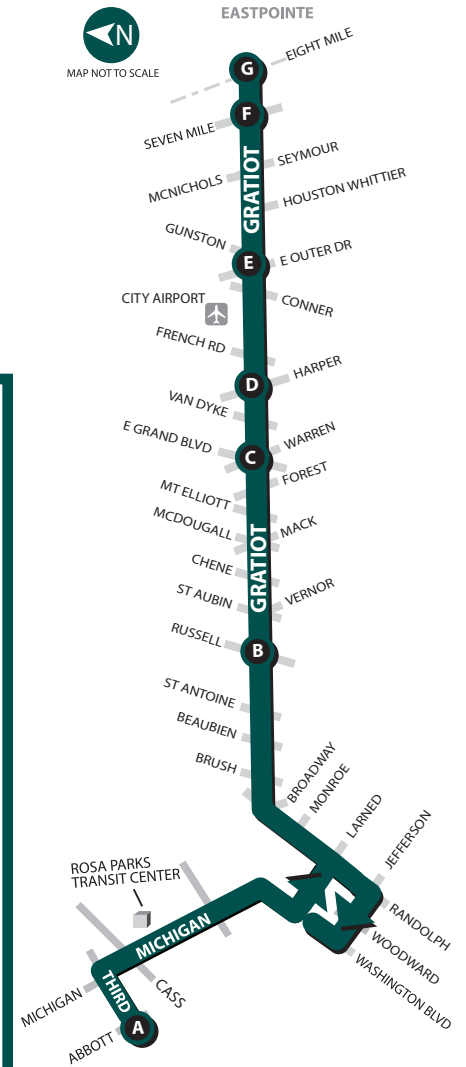

# 6 Gratiot

Monday–Friday  
 Effective November 16, 2019

- Serving:**
- 36th District Court
  - Circle of Life
  - Psychiatric Hospital/ Health Center
  - Detroit Central Business District
  - Detroit City Airport
  - Detroit Police Department – Eastern District
  - Eastern Market
  - Family Independence Agency
  - Frank Murphy Hall of Justice
  - Gratiot – Seven Mile Commercial District
  - MGM Grand Casino
  - Rosa Parks Transit Center
  - U. S. Post Office – Harper Station
  - Wayne County Jail