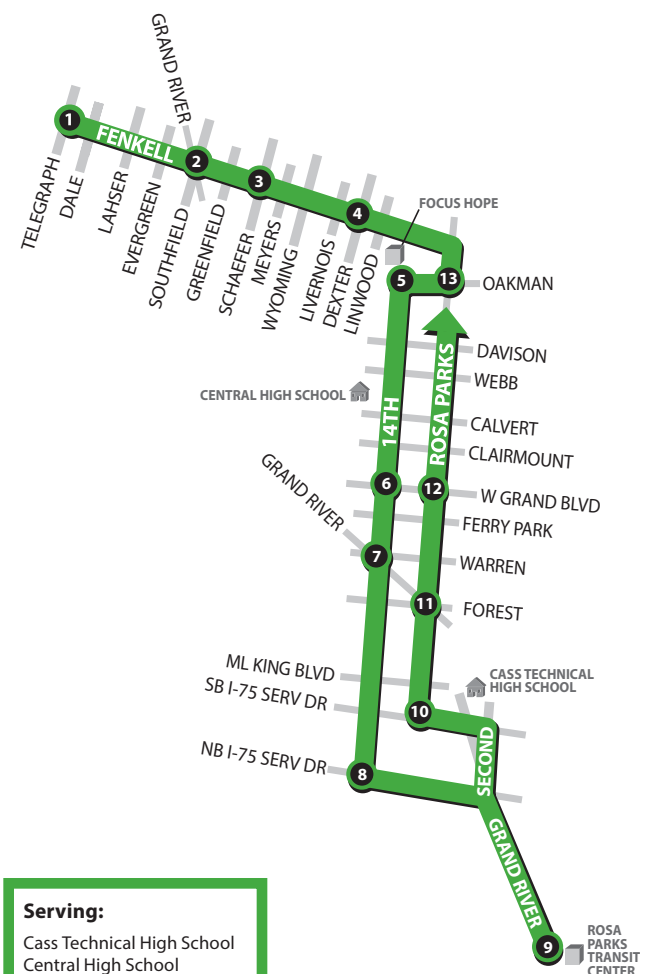

Route 18 Fenkell
Monday-Sunday
Effective November 16, 2019

- Serving:
- Cass Technical High School
 - Central High School
 - Detroit Central Business District
 - Focus: Hope Center
 - Grand River/Fenkell Commercial District
 - Paul Robeson Academy
 - Rosa Parks Transit Center
- School
 Landmark
 Cross Street

EASTBOUND TO DOWNTOWN

1	Fenkell/Telegraph	Rosa Parks/Transit Center
2	Fenkell/Southfield	14th/Grand River
3	Fenkell/Southfield	14th/Grand River
4	Fenkell/Schaer	14th/Oakman
5	Fenkell/Dexter	14th/Oakman
6	Fenkell/Schaer	14th/Grand Blvd
7	Fenkell/Schaer	14th/Grand River
8	Fenkell/Schaer	14th/Fisher
9	Fenkell/Schaer	Rosa Parks/Transit Center

WESTBOUND TO TELEGRAPH

9	Rosa Parks/Transit Center	Rosa Parks/Grand River
10	Rosa Parks/Fisher	Rosa Parks/Grand River
11	Rosa Parks/Transit Center	Rosa Parks/Grand River
12	Rosa Parks/Grand Blvd	Rosa Parks/Oakman
3	Rosa Parks/Oakman	Fenkell/Dexter
4	Rosa Parks/Oakman	Fenkell/Schaer
5	Fenkell/Schaer	Fenkell/Southfield
6	Fenkell/Schaer	Fenkell/Telegraph