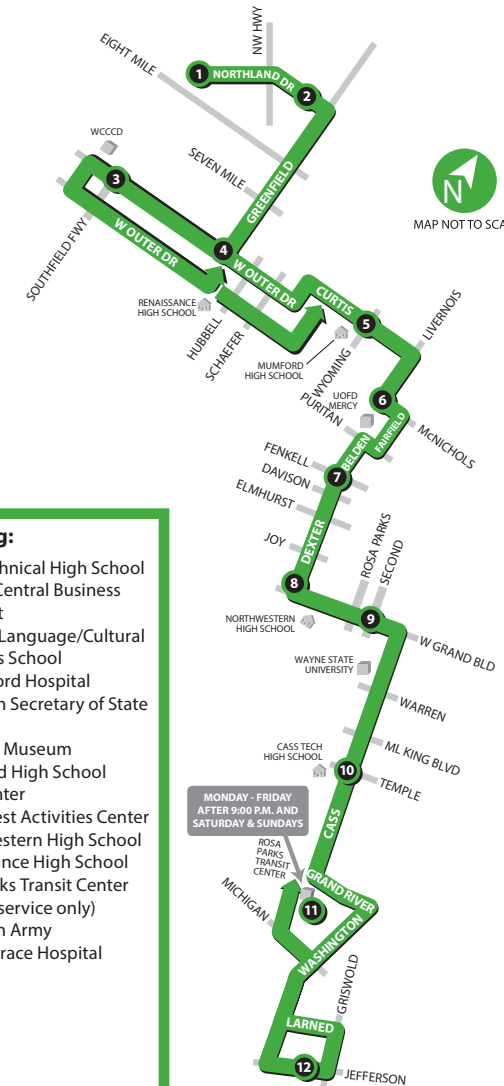

## Route 16 Dexter Monday-Friday Effective June 22, 2019

**Serving:**

- Cass Technical High School
- Detroit Central Business District
- Foreign Language/Cultural Studies School
- Henry Ford Hospital
- Michigan Secretary of State Office
- Motown Museum
- Mumford High School
- New Center
- Northwest Activities Center
- Northwestern High School
- Renaissance High School
- Rosa Parks Transit Center (night service only)
- Salvation Army
- Sinai – Grace Hospital

- School
- Alternate Routing
- Landmark
- Cross Street
- Hospital