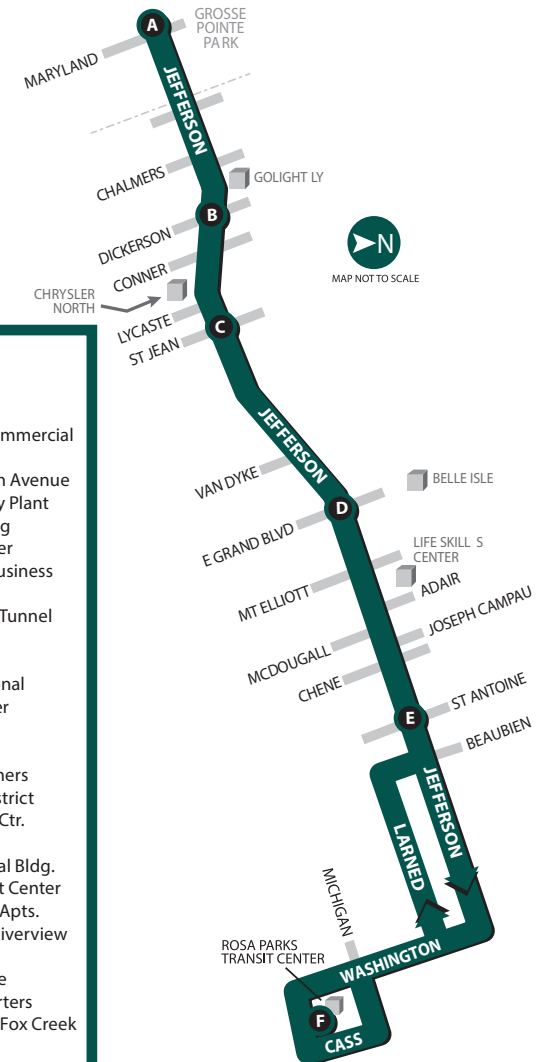

## Jefferson

Monday–Friday

Effective September 1, 2018

DEPARTMENT OF TRANSPORTATION

FORMERLY  
ROUTE #  
**25**

### Serving:

Belle Isle Park  
Chene Park  
Chene Square Commercial District  
Chrysler Jefferson Avenue  
North Assembly Plant  
Coleman A. Young Municipal Center  
Detroit Central Business District  
Detroit/Windsor Tunnel  
General Motors Headquarters  
Golightly Vocational Technical Center  
Harbortown  
Hart Plaza  
Jefferson – Chalmers Commercial District  
Jefferson Village Ctr.  
Riverbend Plaza  
Rosa Parks Federal Bldg.  
Rosa Parks Transit Center  
Sheridan Towers Apts.  
St. John Detroit Riverview Hospital  
Stroh's River Place  
U.A. W. Headquarters  
U.S. Post Office – Fox Creek Station  
U.S. Post Office – Jefferson Branch  
Waterworks Park

— Cross Street  
■ Landmark  
- - - - City Limit