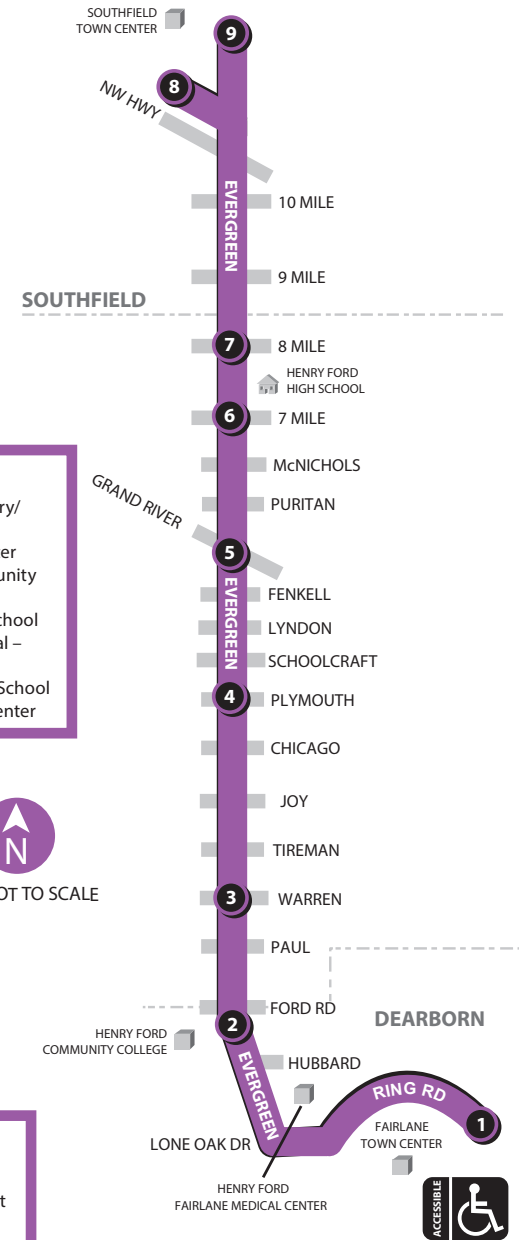

Schedules and other printed materials are provided in multiple language formats – upon request.

www.RideDetroitTransit.com

Route 60

Evergreen

Monday–Sunday

Effective September 1, 2018

DEPARTMENT OF TRANSPORTATION

- Serving:**
- Emerson Elementary/ Middle School
 - Fairlane Town Center
 - Henry Ford Community College
 - Henry Ford High School
 - Henry Ford Hospital – Fairlane Campus
 - Ludington Middle School
 - Southfield Town Center