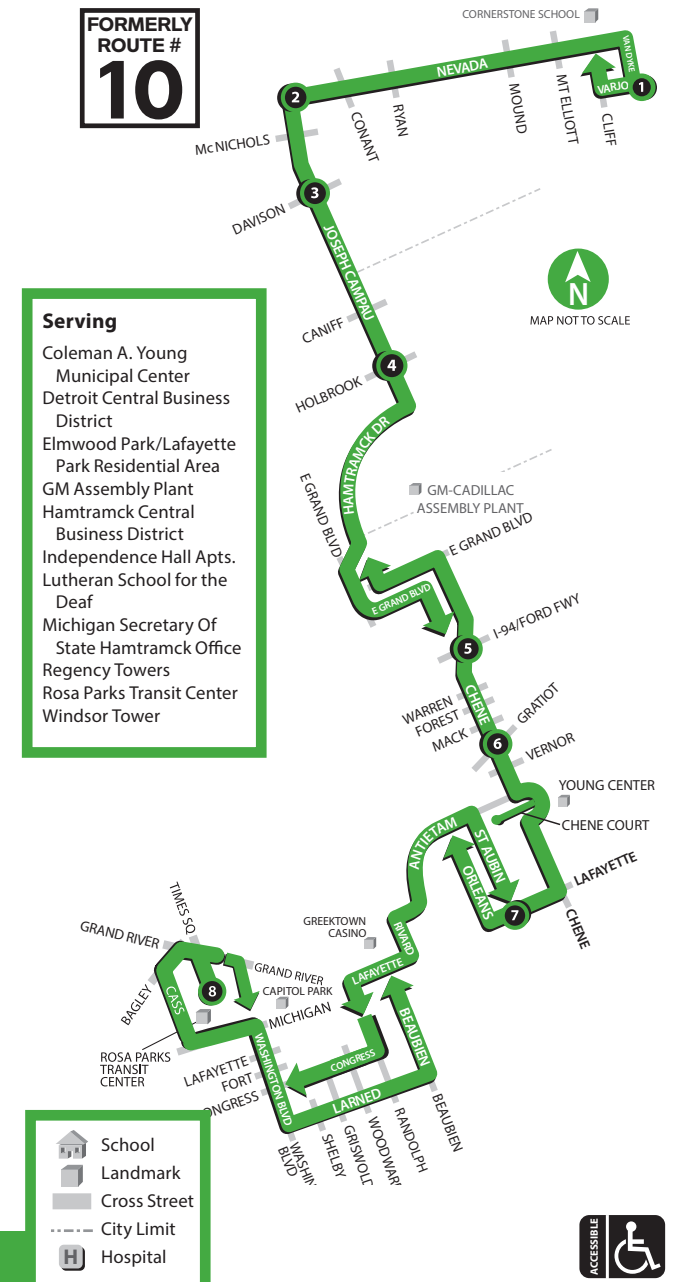

Schedules and other printed materials are provided in multiple language formats – upon request.

www.RideDetroitTransit.com

Route 52 Chene

Monday–Sunday
Effective September 1, 2018

DEPARTMENT OF TRANSPORTATION

FORMERLY ROUTE # 10

- Serving**
- Coleman A. Young
 - Municipal Center
 - Detroit Central Business District
 - Elmwood Park/Lafayette
 - Park Residential Area
 - GM Assembly Plant
 - Hamtramck Central Business District
 - Independence Hall Apts.
 - Lutheran School for the Deaf
 - Michigan Secretary Of State Hamtramck Office
 - Regency Towers
 - Rosa Parks Transit Center
 - Windsor Tower

- School
- Landmark
- Cross Street
- City Limit
- Hospital

SOUTHBOUND

NORTHBOUND

1	2	3	4	6	7	8	9
Vajovian Dyke	Jos Campau/Nevada	Jos Campau/Davison	Chene/ 94	Chene/Gratiot	St Aubin/Lafayette	Rosa Parks Transk Center (ARRIVING)	
500A	509A	512A	519A	526A	532A	539A	546A
600A	609A	612A	619A	626A	634A	642A	651A
642A	652A	655A	703A	711A	719A	727A	736A
720A	730A	733A	741A	749A	757A	805A	814A
800A	810A	813A	821A	829A	837A	845A	854A
840A	850A	853A	901A	908A	915A	923A	934A
920A	930A	933A	941A	948A	955A	1003A	1014A
1000A	1010A	1013A	1021A	1028A	1035A	1043A	1054A
1100A	1110A	1113A	1121A	1128A	1135A	1143A	1154A
1200P	1210P	1213P	1221P	1228P	1235P	1243P	1254P
100P	110P	113P	121P	128P	135P	143P	154P
200P	210P	213P	221P	228P	235P	243P	254P
300P	310P	313P	321P	328P	335P	343P	354P
340P	350P	353P	401P	408P	415P	423P	434P
420P	430P	433P	441P	448P	455P	503P	514P
500P	510P	513P	521P	528P	535P	543P	554P
540P	550P	553P	601P	608P	615P	623P	634P
620P	630P	633P	641P	647P	652P	659P	709P
700P	709P	711P	718P	724P	729P	736P	746P
800P	809P	811P	818P	824P	829P	836P	846P
900P	909P	911P	918P	924P	929P	936P	946P