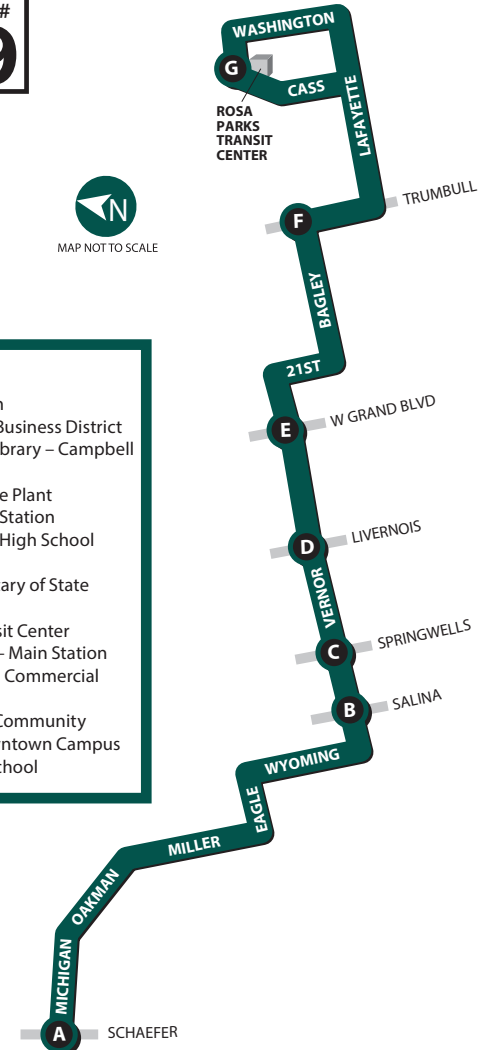

Schedules and other printed materials are provided in multiple language formats – upon request.

www.RideDetroitTransit.com

1 Vernor
Monday-Sunday
Effective September 1, 2018

FORMERLY
ROUTE #
49

MAP NOT TO SCALE

Serving:
City of Dearborn
Detroit Central Business District
Detroit Public Library – Campbell Branch
Ford River Rouge Plant
Greyhound Bus Station
Holy Redeemer High School
Mexican Village
Michigan Secretary of State Office
Rosa Parks Transit Center
U.S. Post Office – Main Station
Vernor – Central Commercial District
Wayne County Community College – Downtown Campus
Western High School

Landmark
Cross Street
City Limit

Monday - Friday

1 Vernor

Saturday

EASTBOUND

Table of bus routes for Monday-Friday Eastbound, listing routes A through G and their respective stop numbers.

WESTBOUND

Table of bus routes for Monday-Friday Westbound, listing routes G through A and their respective stop numbers.

EASTBOUND

Table of bus routes for Saturday Eastbound, listing routes A through G and their respective stop numbers.

WESTBOUND

Table of bus routes for Saturday Westbound, listing routes G through A and their respective stop numbers.