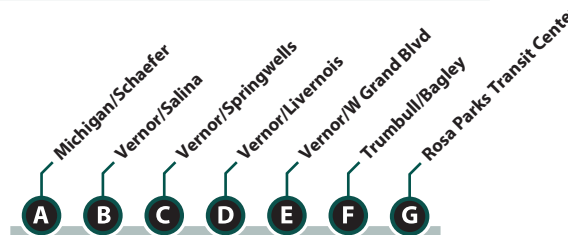

Landmark
Cross Street
City Limit

Monday - Friday

1 Vernor

Saturday

EASTBOUND

Table of bus routes for Monday-Friday Eastbound, listing routes A through G and their respective stop numbers.

WESTBOUND

Table of bus routes for Monday-Friday Westbound, listing routes G through A and their respective stop numbers.

EASTBOUND

Table of bus routes for Saturday Eastbound, listing routes A through G and their respective stop numbers.

WESTBOUND

Table of bus routes for Saturday Westbound, listing routes G through A and their respective stop numbers.