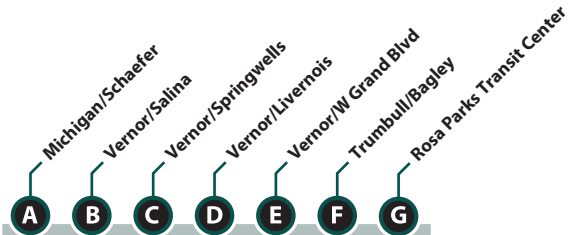

Serving:
City of Dearborn
Detroit Central Business District
Detroit Public Library – Campbell Branch
Ford River Rouge Plant
Greyhound Bus Station
Holy Redeemer High School
Mexican Village
Michigan Secretary of State Office
Rosa Parks Transit Center
U.S. Post Office – Main Station
Vernor – Central Commercial District
Wayne County Community College – Downtown Campus
Western High School

Landmark
Cross Street
City Limit

Monday - Friday

1 Vernor

Saturday

EASTBOUND

Table of bus routes for Monday-Friday Eastbound, listing routes A through G and their respective stop numbers.

WESTBOUND

Table of bus routes for Monday-Friday Westbound, listing routes G through A and their respective stop numbers.

EASTBOUND

Table of bus routes for Saturday Eastbound, listing routes A through G and their respective stop numbers.

WESTBOUND

Table of bus routes for Saturday Westbound, listing routes G through A and their respective stop numbers.