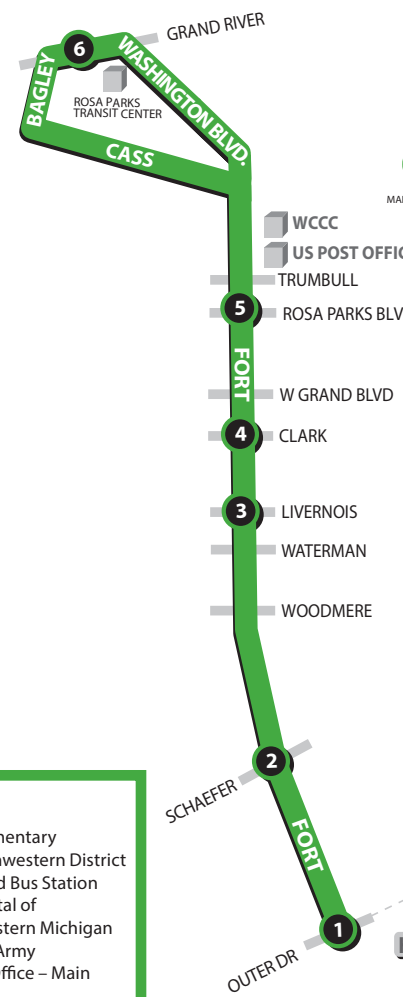

TRANSFERLESS TRANSFER

1 > After a layover, this bus departs as Route 1 - Vernor. Customers remaining on the bus through the layover may continue to Route 1 - Vernor without using a transfer.

The mission of the Detroit Department of Transportation is to provide public transit services that are reliable, clean, customer-focused, safe and secure.

1301 E. Warren Ave.  
Detroit, MI 48207

**General Information**  
(313) 933-1300 or (888) DDOT-BUS (336-8287)

**Detroit Metrolift Service**  
(ADA Paratransit Service)  
(313) 933-1300

**TDD/TTY Hearing-Impaired Schedule Information**  
7-1-1

Schedules and other printed materials are provided in multiple language formats – upon request.

**Route 19 Fort**  
Monday–Sunday  
Effective September 1, 2018

- Serving:**
- Beard Elementary
  - DPD Southwestern District
  - Greyhound Bus Station
  - Vibra Hospital of Southeastern Michigan
  - Salvation Army U.S. Post Office – Main Station
  - Wayne County Community College
  - Western High School

- Landmark
- Cross Street
- Hospital
- City Limit

WESTBOUND

6	5	4	3	2	1
Rosa Parks Transit Center (DEPARTING)	Fort/Rosa Parks	Fort/Clark	Fort/Livernois	Fort/Schaaefer	Fort/W Outer Dr

400A	405A	409A	412A	421A	425A
430A	435A	439A	442A	451A	455A
500A	505A	509A	512A	521A	525A
525A	530A	534A	537A	546A	550A
550A	555A	559A	602A	611A	615A