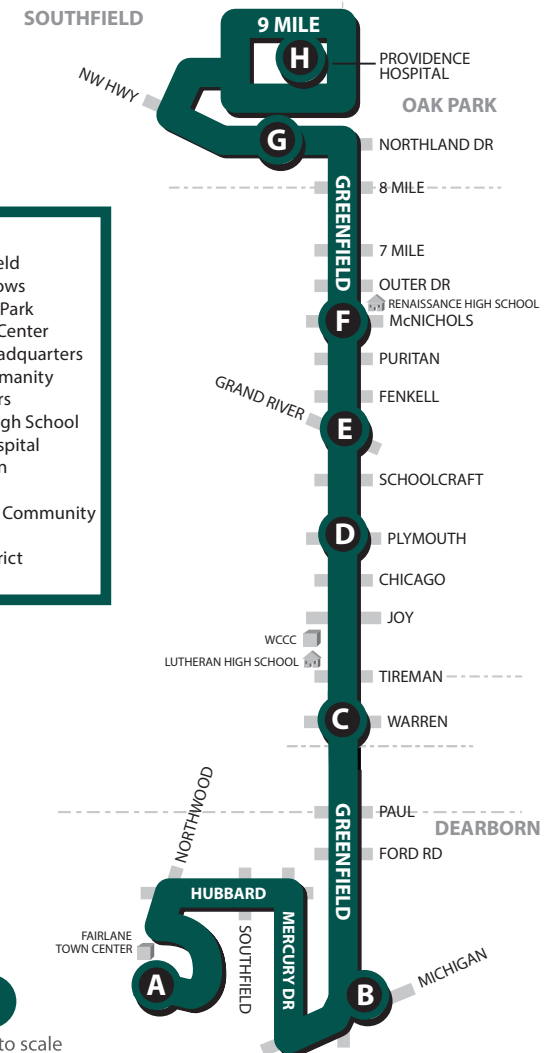

Schedules and other printed materials are provided in multiple language formats – upon request.

www.RideDetroitTransit.com

10

Greenfield

Saturday and Sunday
Effective September 1, 2018

DEPARTMENT OF TRANSPORTATION

FORMERLY
ROUTE #
22

- Serving:**
- City of Southfield
 - Fairlane Meadows
 - Fairlane Office Park
 - Fairlane Town Center
 - Ford World Headquarters
 - Habitat For Humanity
 - Parklane Towers
 - Renaissance High School
 - Sinai Grace Hospital
 - Urban Lutheran High School
 - Wayne County Community College - Western District

The Sunday Schedule is in effect on six major holidays: New Years Day, Memorial Day, Independence Day, Labor Day, Thanksgiving Day and Christmas Day.

Columns in the schedule are Timepoints, which are major stops. Buses make additional local stops along the route.