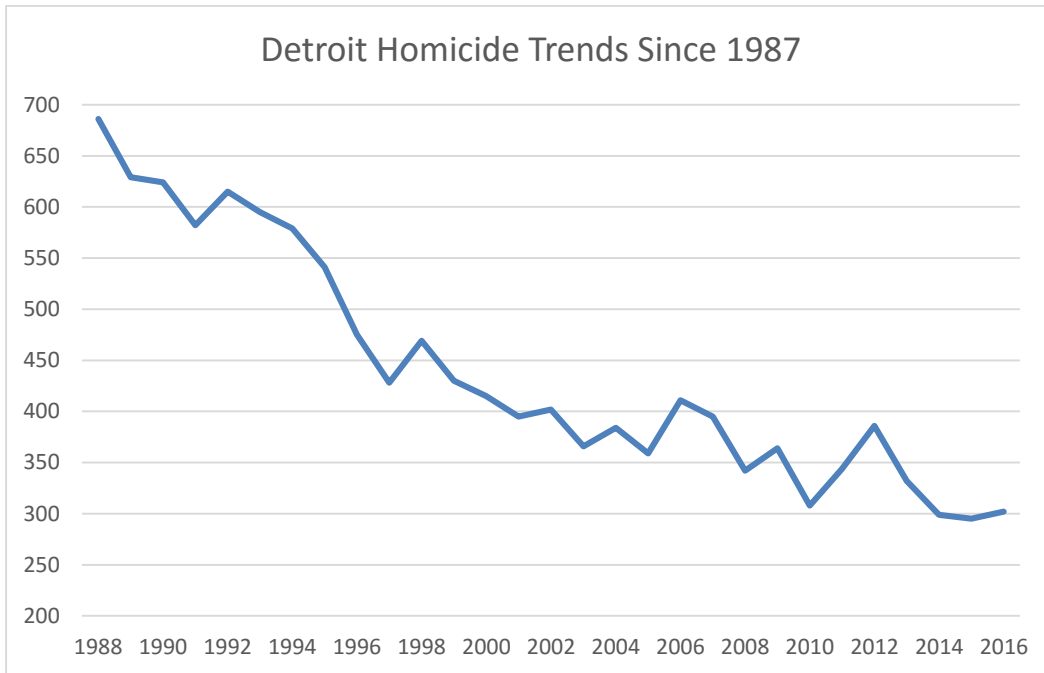

Criminal Homicides increased slightly (2.3%) from 2015 to 2016 to a total of 302. While homicides are still slightly up from 2014 (1%), they are significantly down from 2013 (-9.9%).

Yearly homicide totals

2016: 302	
2015: 295	2001: 395
2014: 299	1999: 415
2013: 332	1998: 430
2012: 386	1997: 469
2011: 344	1996: 428
2010: 308	1995: 475
2009: 364	1994: 541
2008: 342	1993: 579
2007: 395	1992: 595
2006: 411	1991: 615
2005: 359	1990: 582
2004: 384	1989: 624
2003: 366	1988: 629
2002: 402	1987: 686