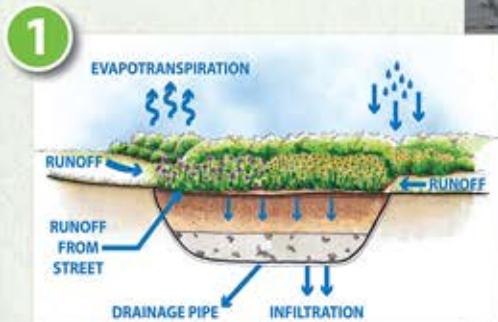

## Bioretention Areas:

- Designed to soak up storm water before it enters the sewer system
- Beautifies the park while improving drainage and water quality