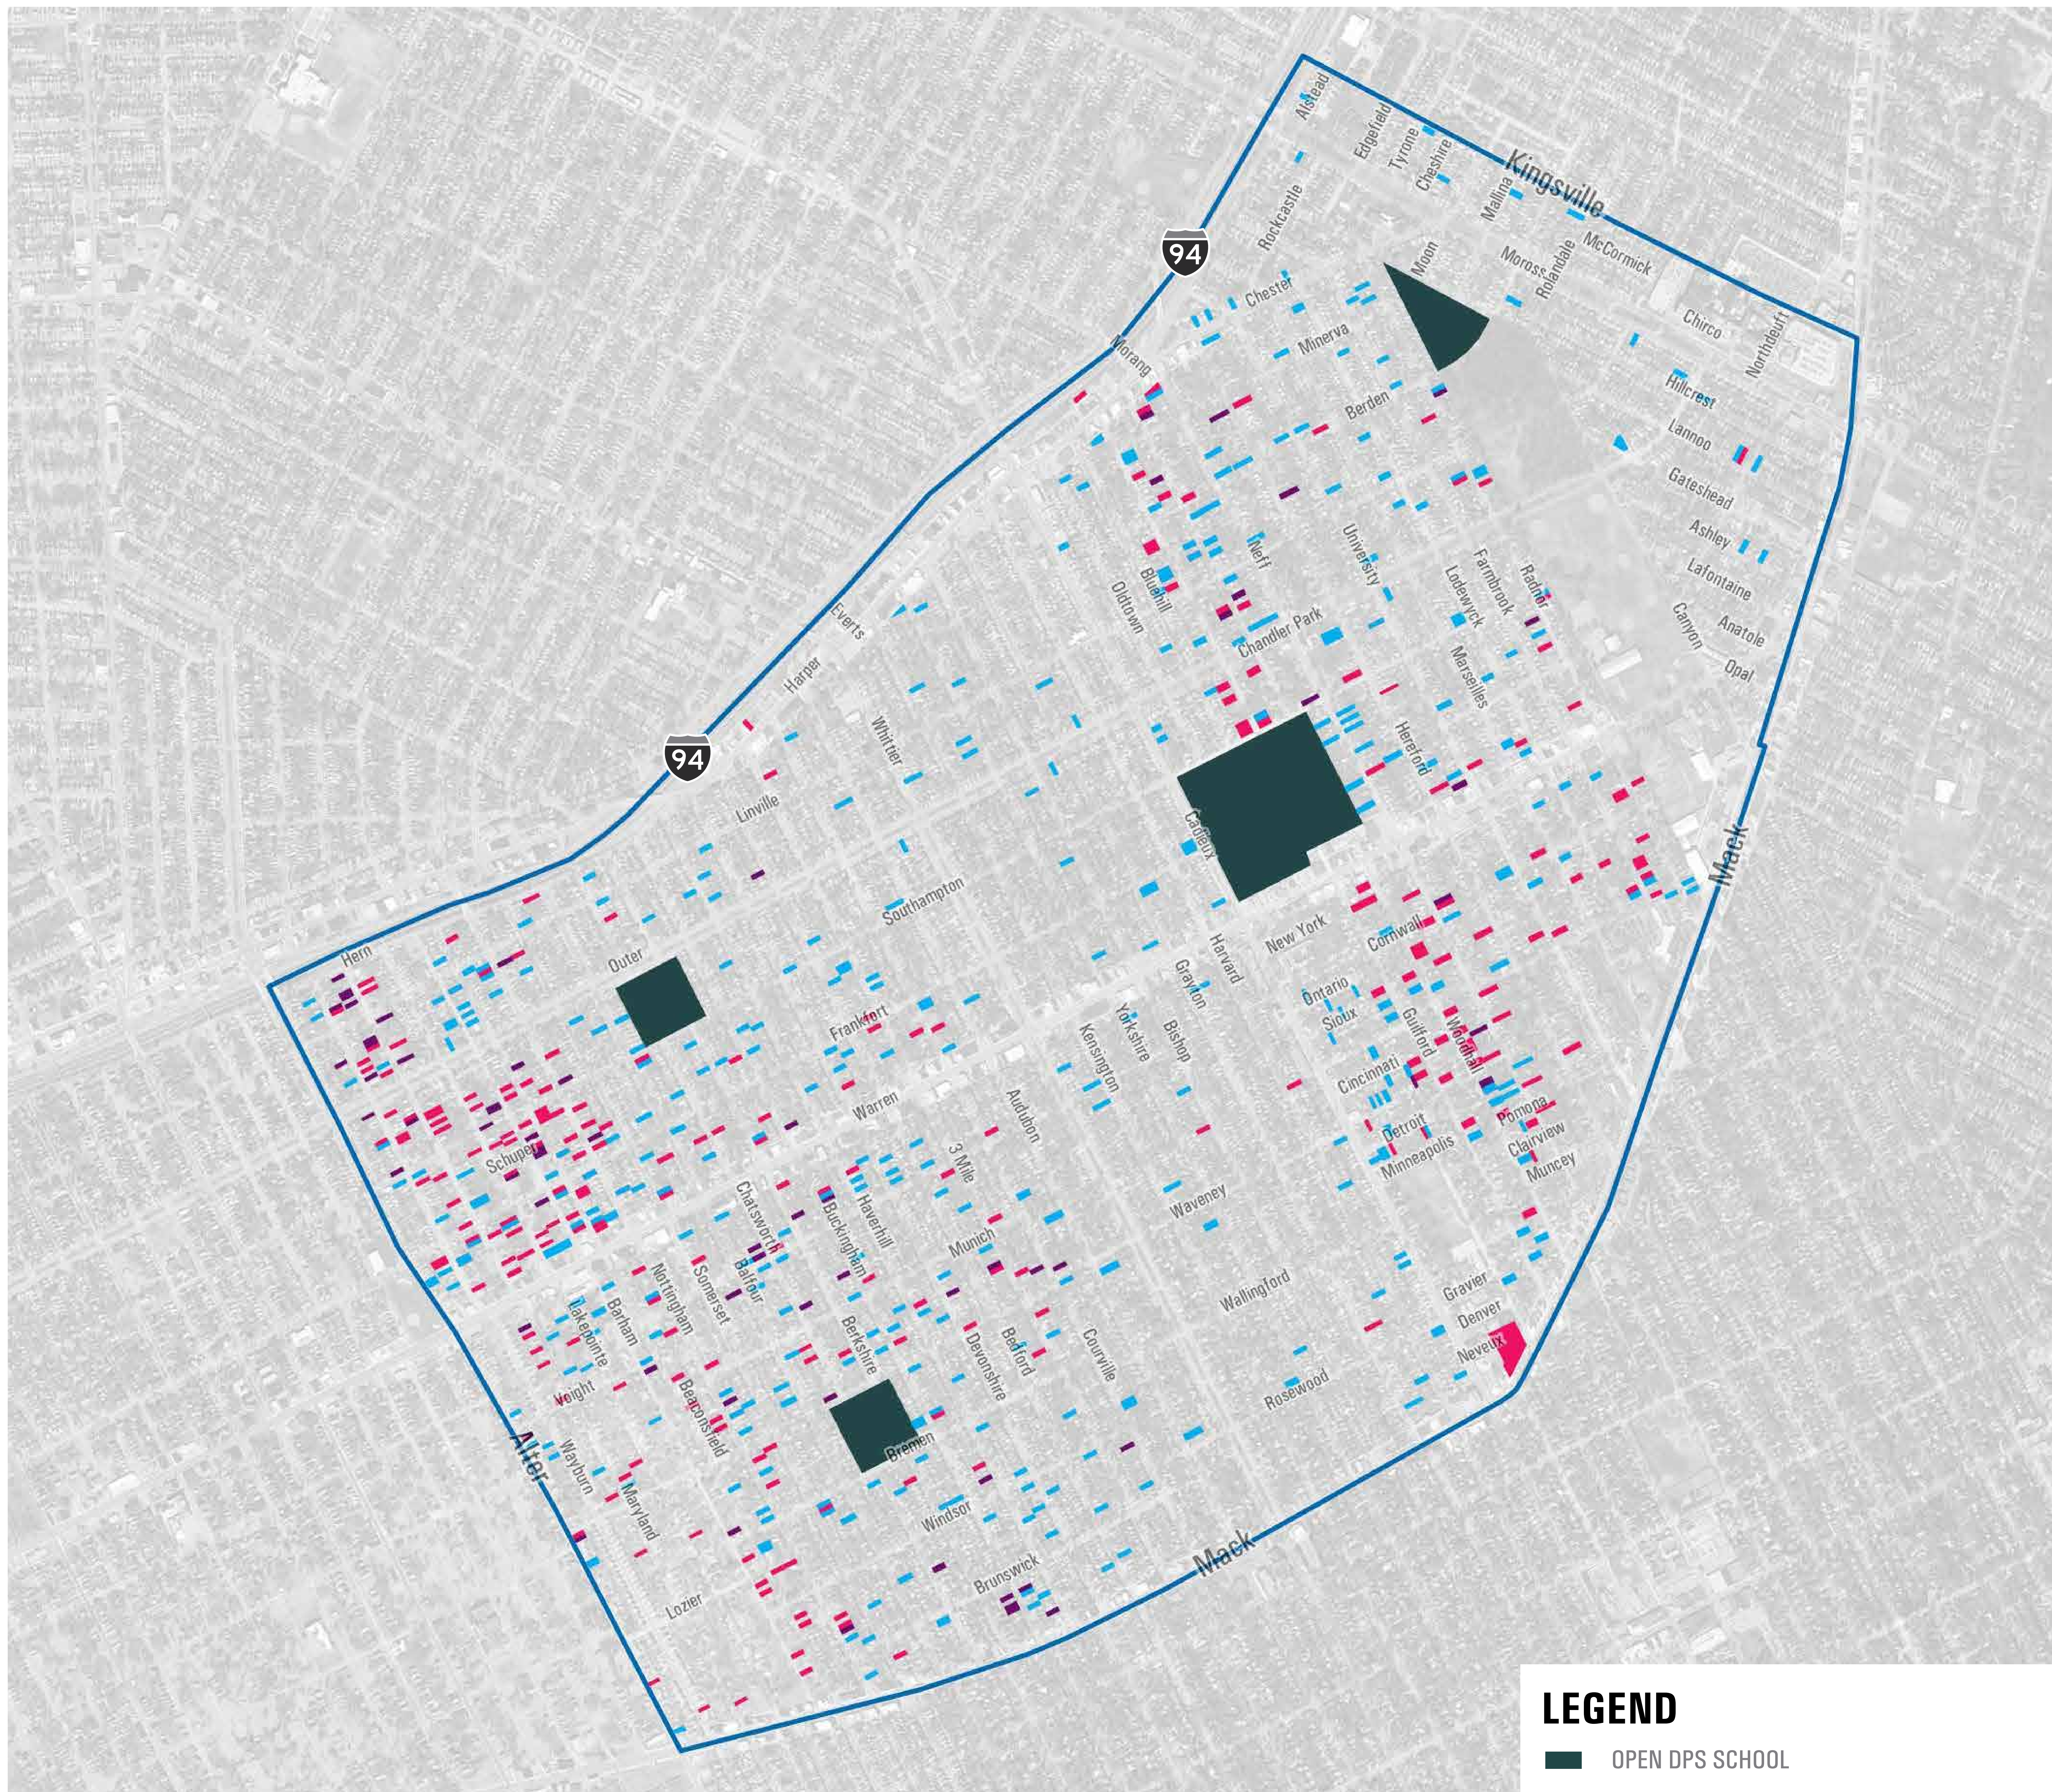

DETROIT FUTURE CITY - PUBLICLY OWNED RESIDENTIAL STRUCTURES
MORNINGSIDE - EAST ENGLISH VILLAGE

Source: City of Detroit, Wayne County Treasurer,
Detroit Public Schools, Michigan Land Bank, Fast
Track Authority 2013

LEGEND

- OPEN DPS SCHOOL
- OPEN EAA SCHOOL
- CITY OF DETROIT
- MICHIGAN LAND BANK
- 2013 WAYNE COUNTY TAX FORECLOSURE AUCTION