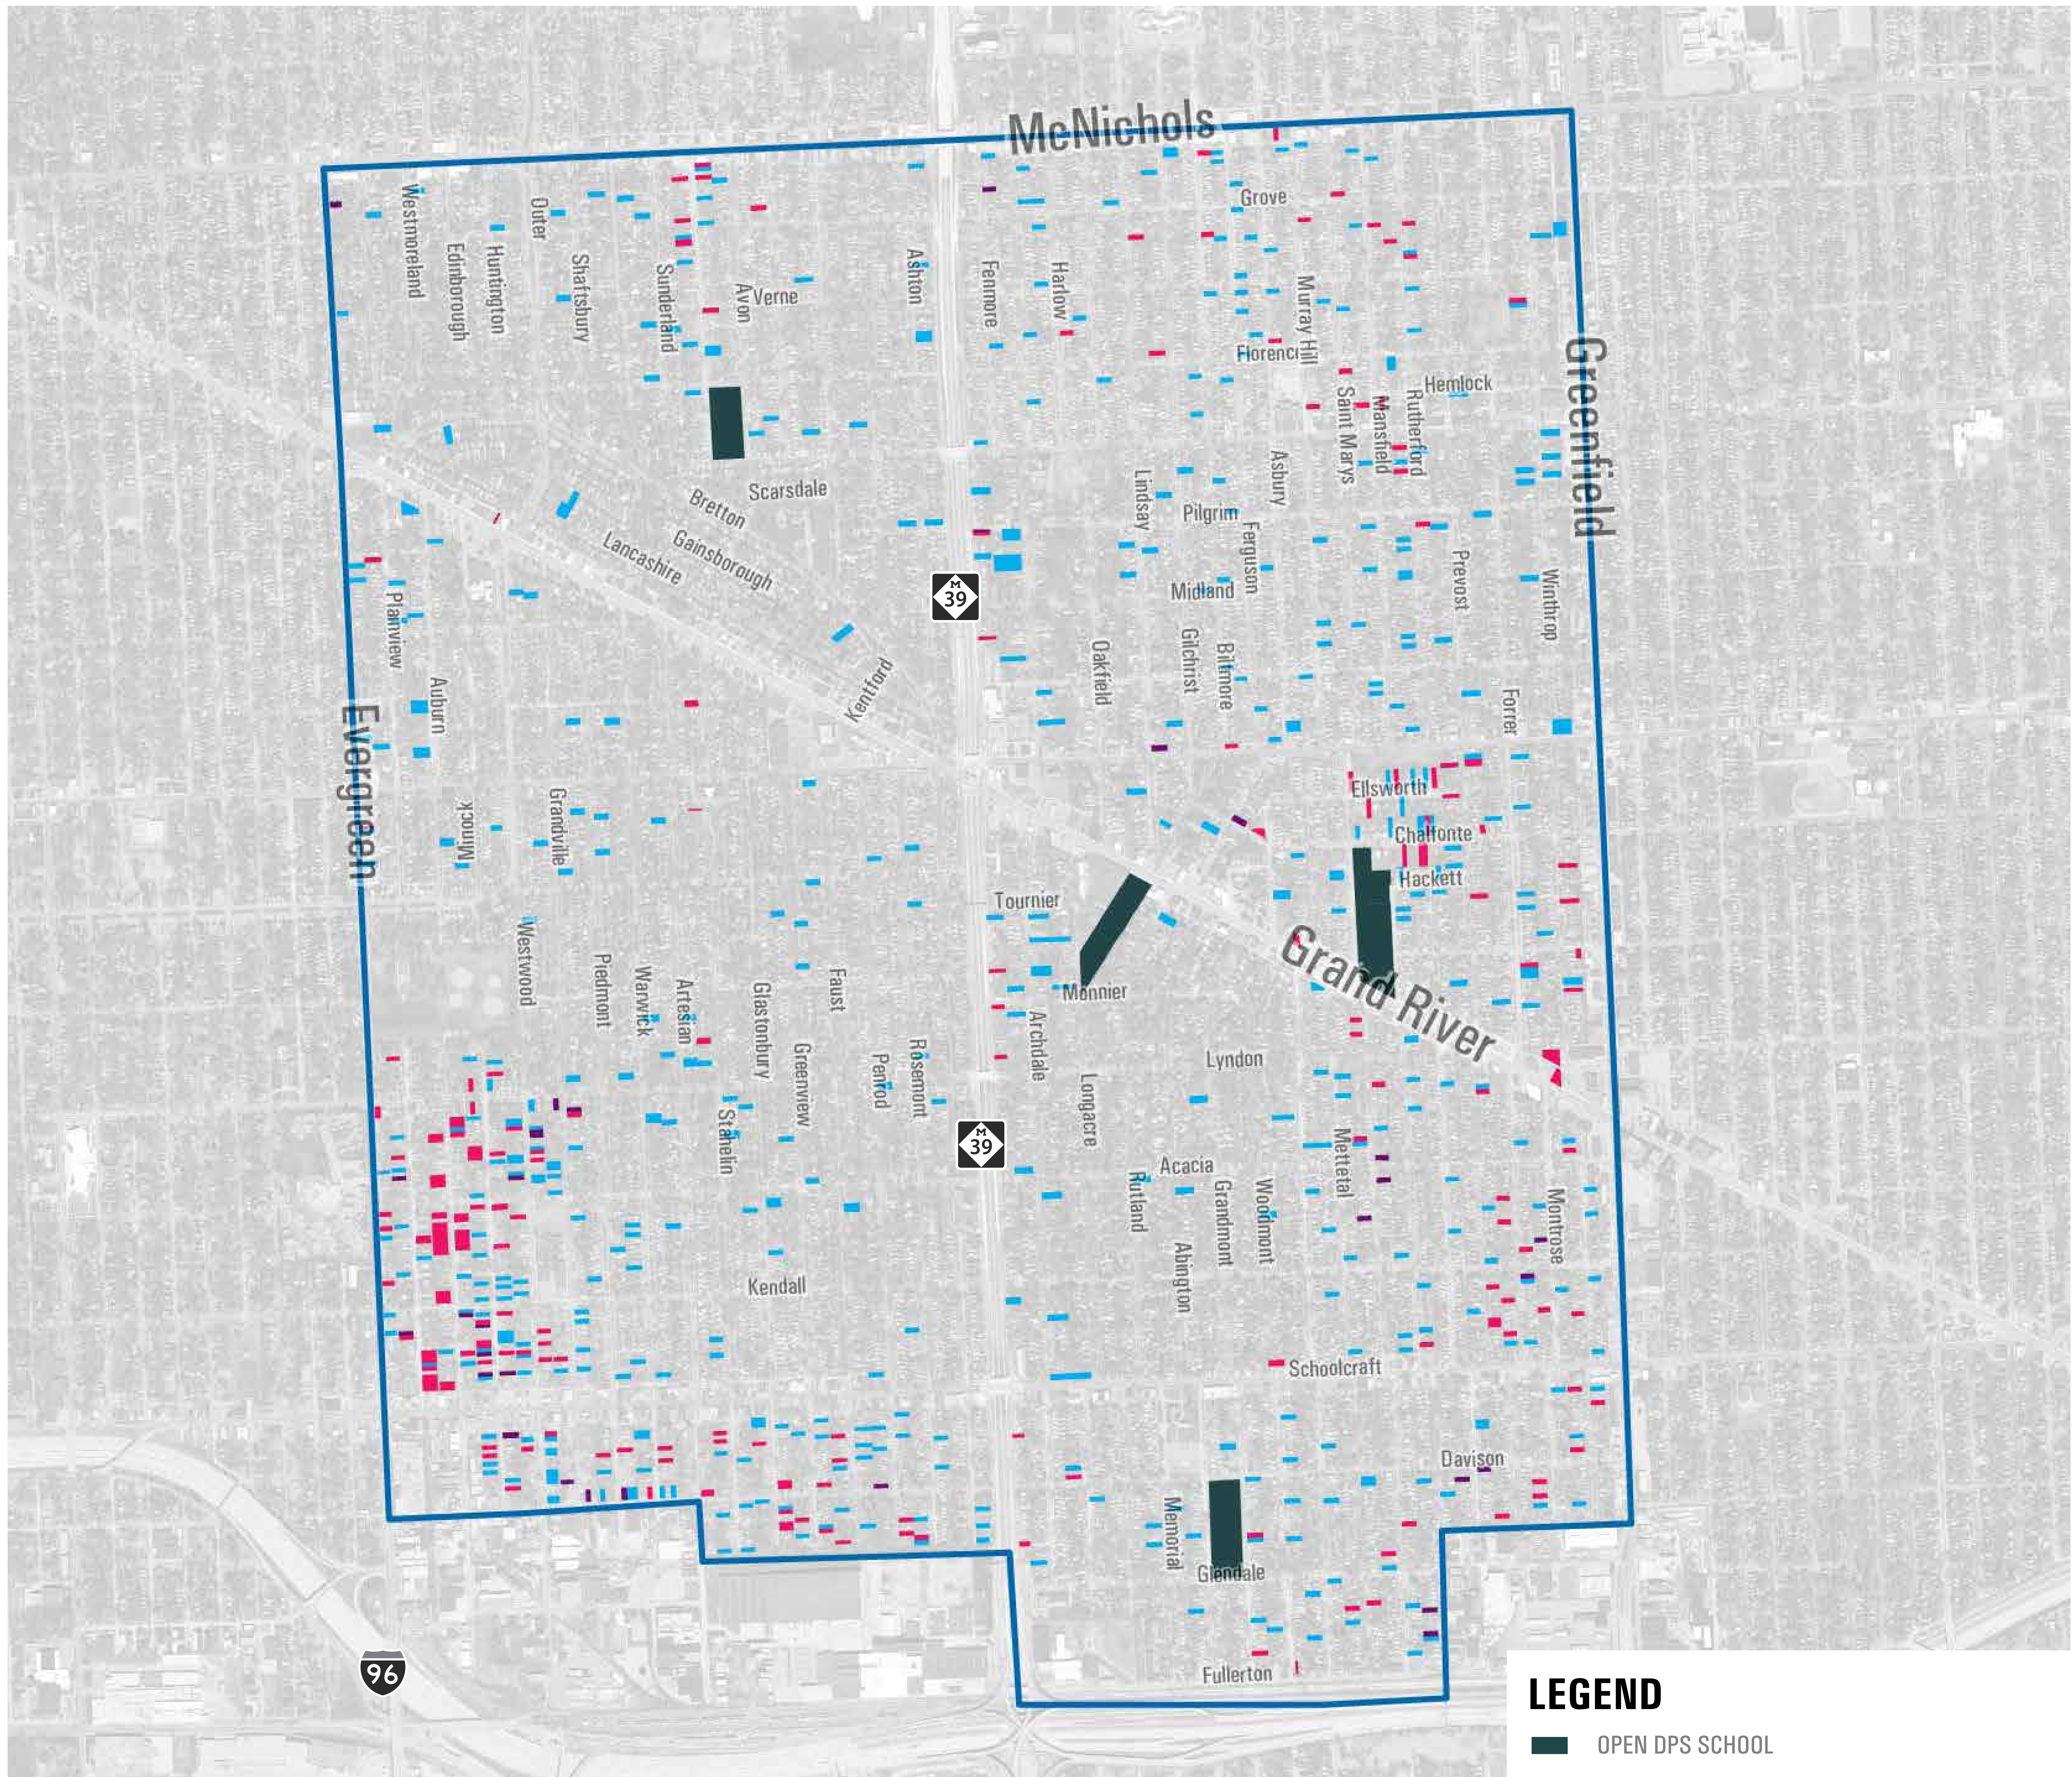

GRANDMONT - ROSEDALE

LEGEND

- OPEN DPS SCHOOL
- OPEN EAA SCHOOL
- CITY OF DETROIT
- MICHIGAN LAND BANK
- 2013 WAYNE COUNTY TAX FORECLOSURE AUCTION

Source: City of Detroit, Wayne County Treasurer, Detroit Public Schools, Michigan Land Bank Fast Track Authority 2013

DETROIT FUTURE CITY - PUBLICLY OWNED RESIDENTIAL STRUCTURES
UDM / MARYGROVE

Source: City of Detroit, Wayne County Treasurer,
 Detroit Public Schools, Michigan Land Bank Fast
 Track Authority 2013

LEGEND

- OPEN DPS SCHOOL
- OPEN EAA SCHOOL
- CITY OF DETROIT
- MICHIGAN LAND BANK
- 2013 WAYNE COUNTY TAX FORECLOSURE AUCTION
- COLLEGE OR UNIVERSITY

Source: City of Detroit, Wayne County Treasurer, Detroit Public Schools, Michigan Land Bank Fast Track Authority 2013