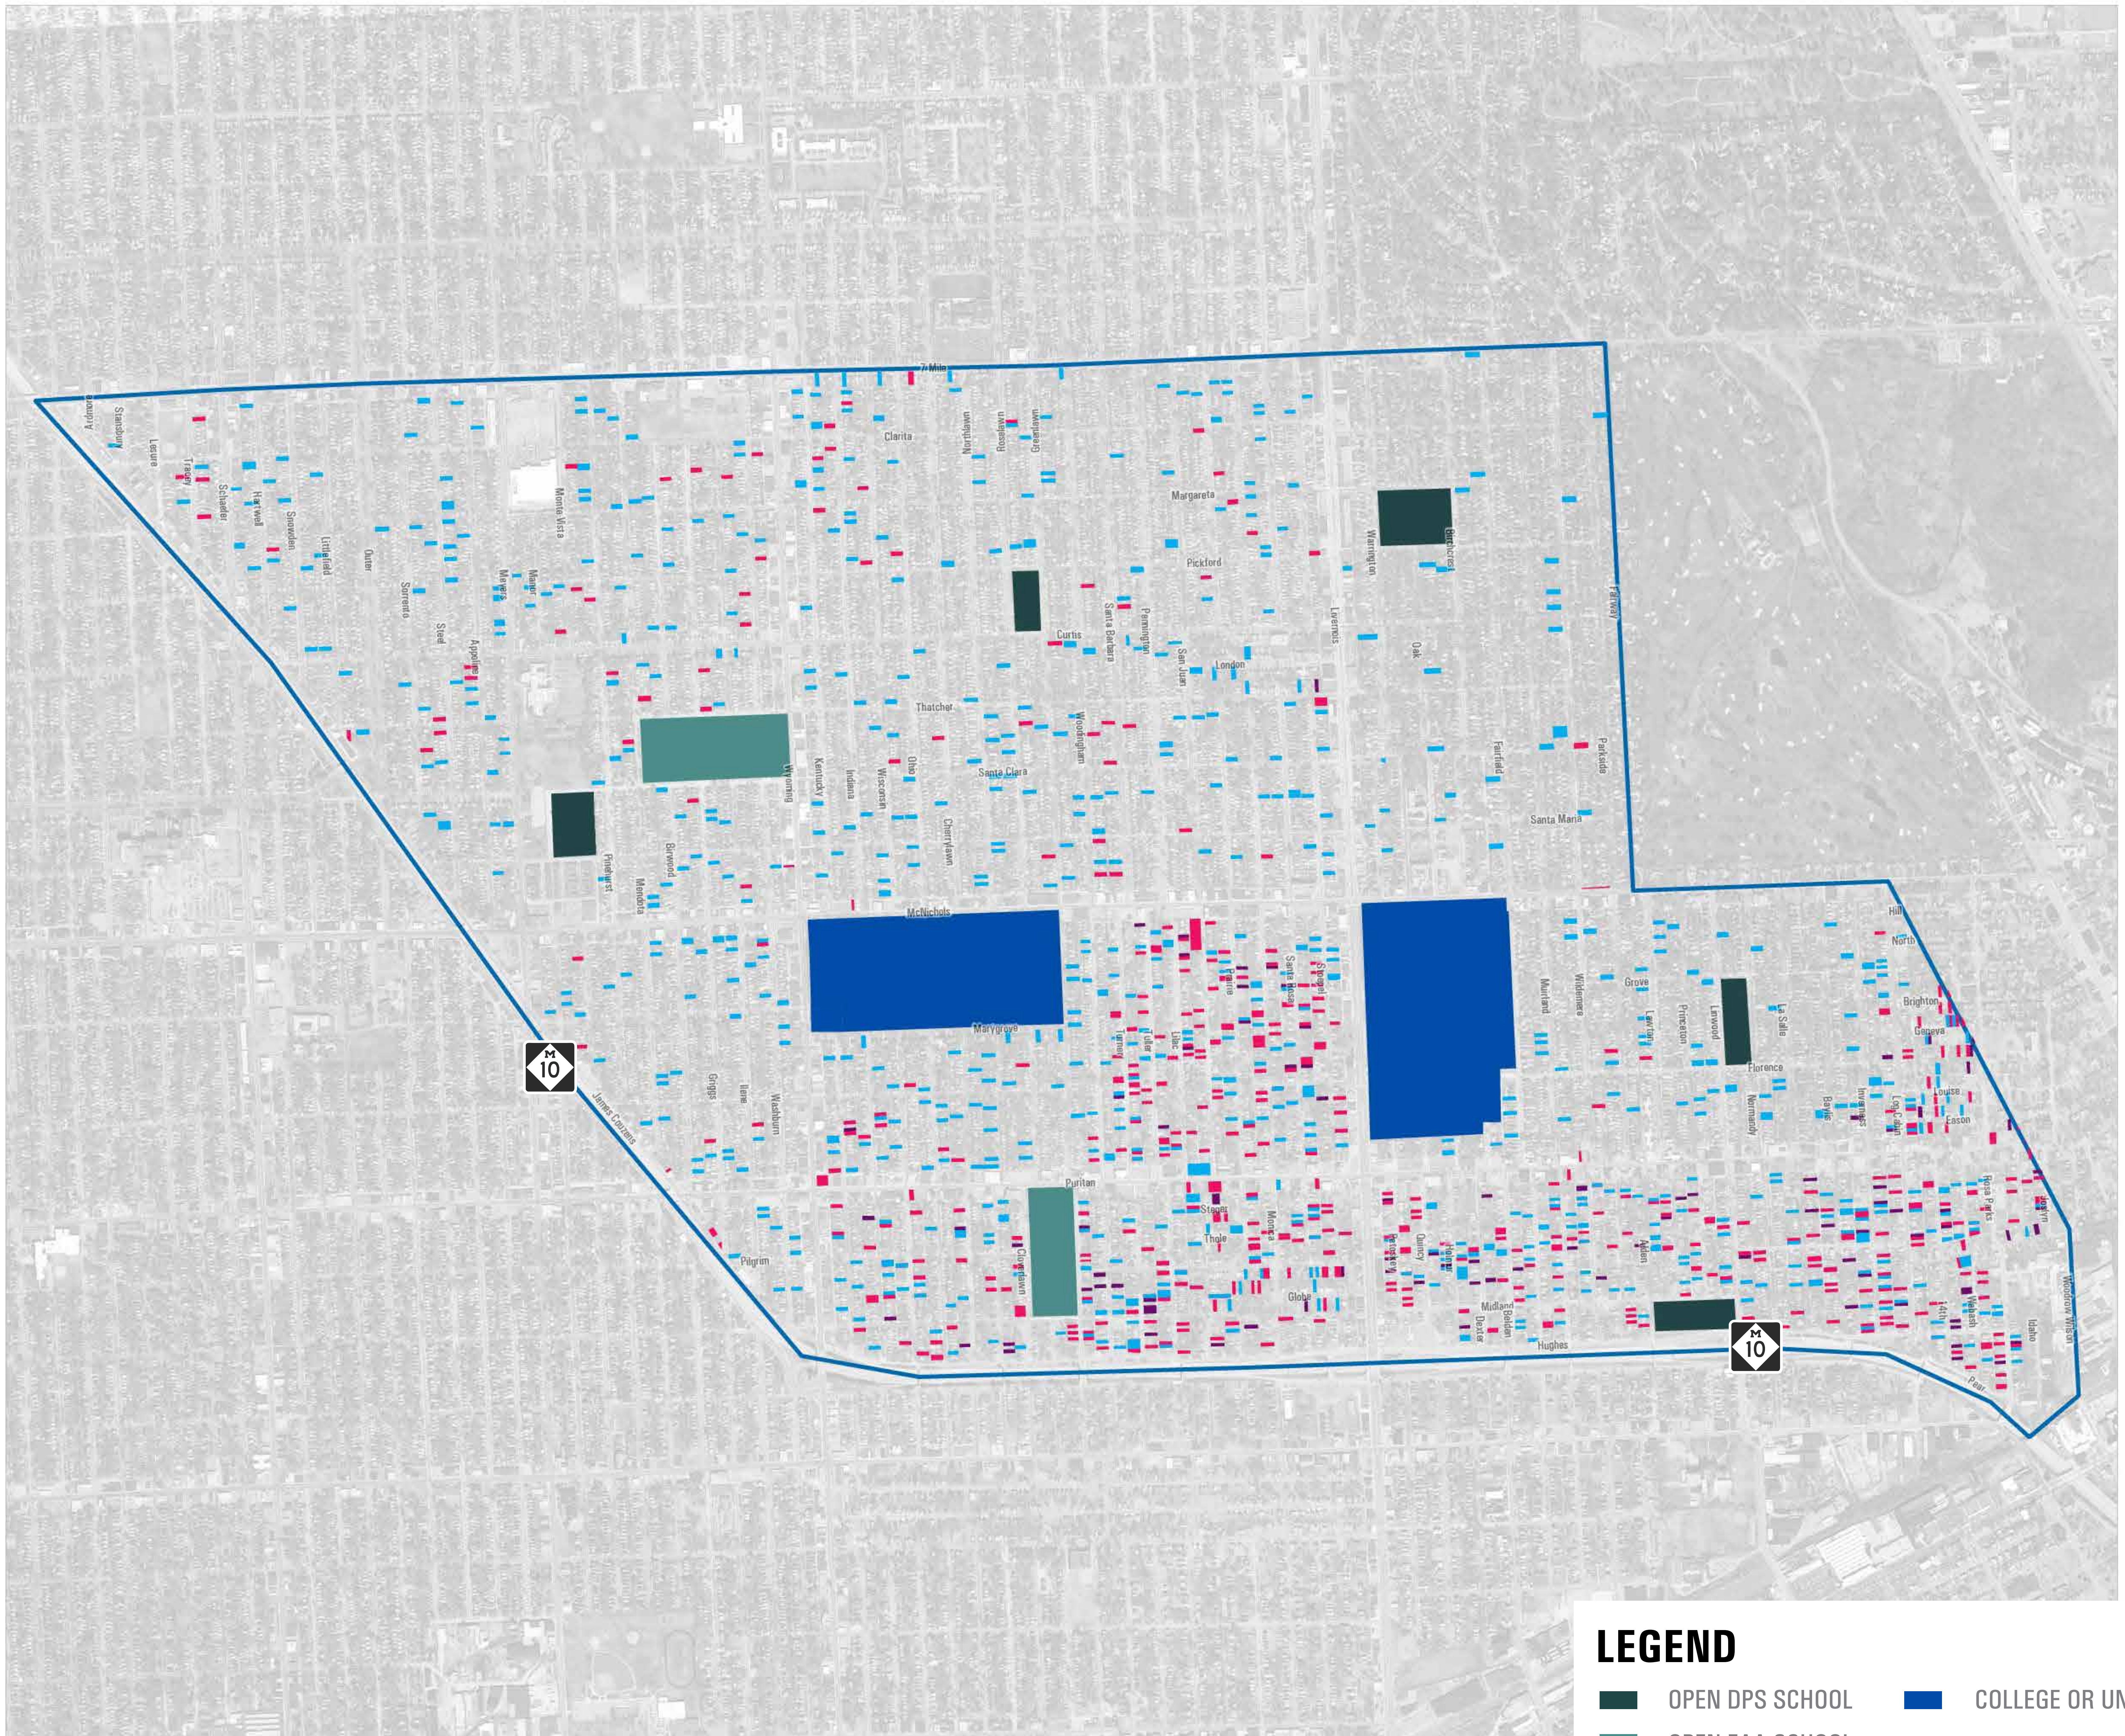

GRANDMONT - ROSEDALE

LEGEND

- OPEN DPS SCHOOL
- OPEN EAA SCHOOL
- CITY OF DETROIT
- MICHIGAN LAND BANK
- 2013 WAYNE COUNTY TAX FORECLOSURE AUCTION

Source: City of Detroit, Wayne County Treasurer, Detroit Public Schools, Michigan Land Bank Fast Track Authority 2013

DETROIT FUTURE CITY - PUBLICLY OWNED RESIDENTIAL STRUCTURES
UDM / MARYGROVE

Source: City of Detroit, Wayne County Treasurer,
 Detroit Public Schools, Michigan Land Bank Fast
 Track Authority 2013

LEGEND

- OPEN DPS SCHOOL
- OPEN EAA SCHOOL
- CITY OF DETROIT
- MICHIGAN LAND BANK
- 2013 WAYNE COUNTY TAX FORECLOSURE AUCTION
- COLLEGE OR UNIVERSITY

Source: City of Detroit, Wayne County Treasurer, Detroit Public Schools, Michigan Land Bank Fast Track Authority 2013

LEGEND

- OPEN DPS SCHOOL
- OPEN EAA SCHOOL
- CITY OF DETROIT
- MICHIGAN LAND BANK
- 2013 WAYNE COUNTY TAX FORECLOSURE AUCTION

DETROIT FUTURE CITY - PUBLICLY OWNED RESIDENTIAL STRUCTURES
MORNINGSIDE - EAST ENGLISH VILLAGE