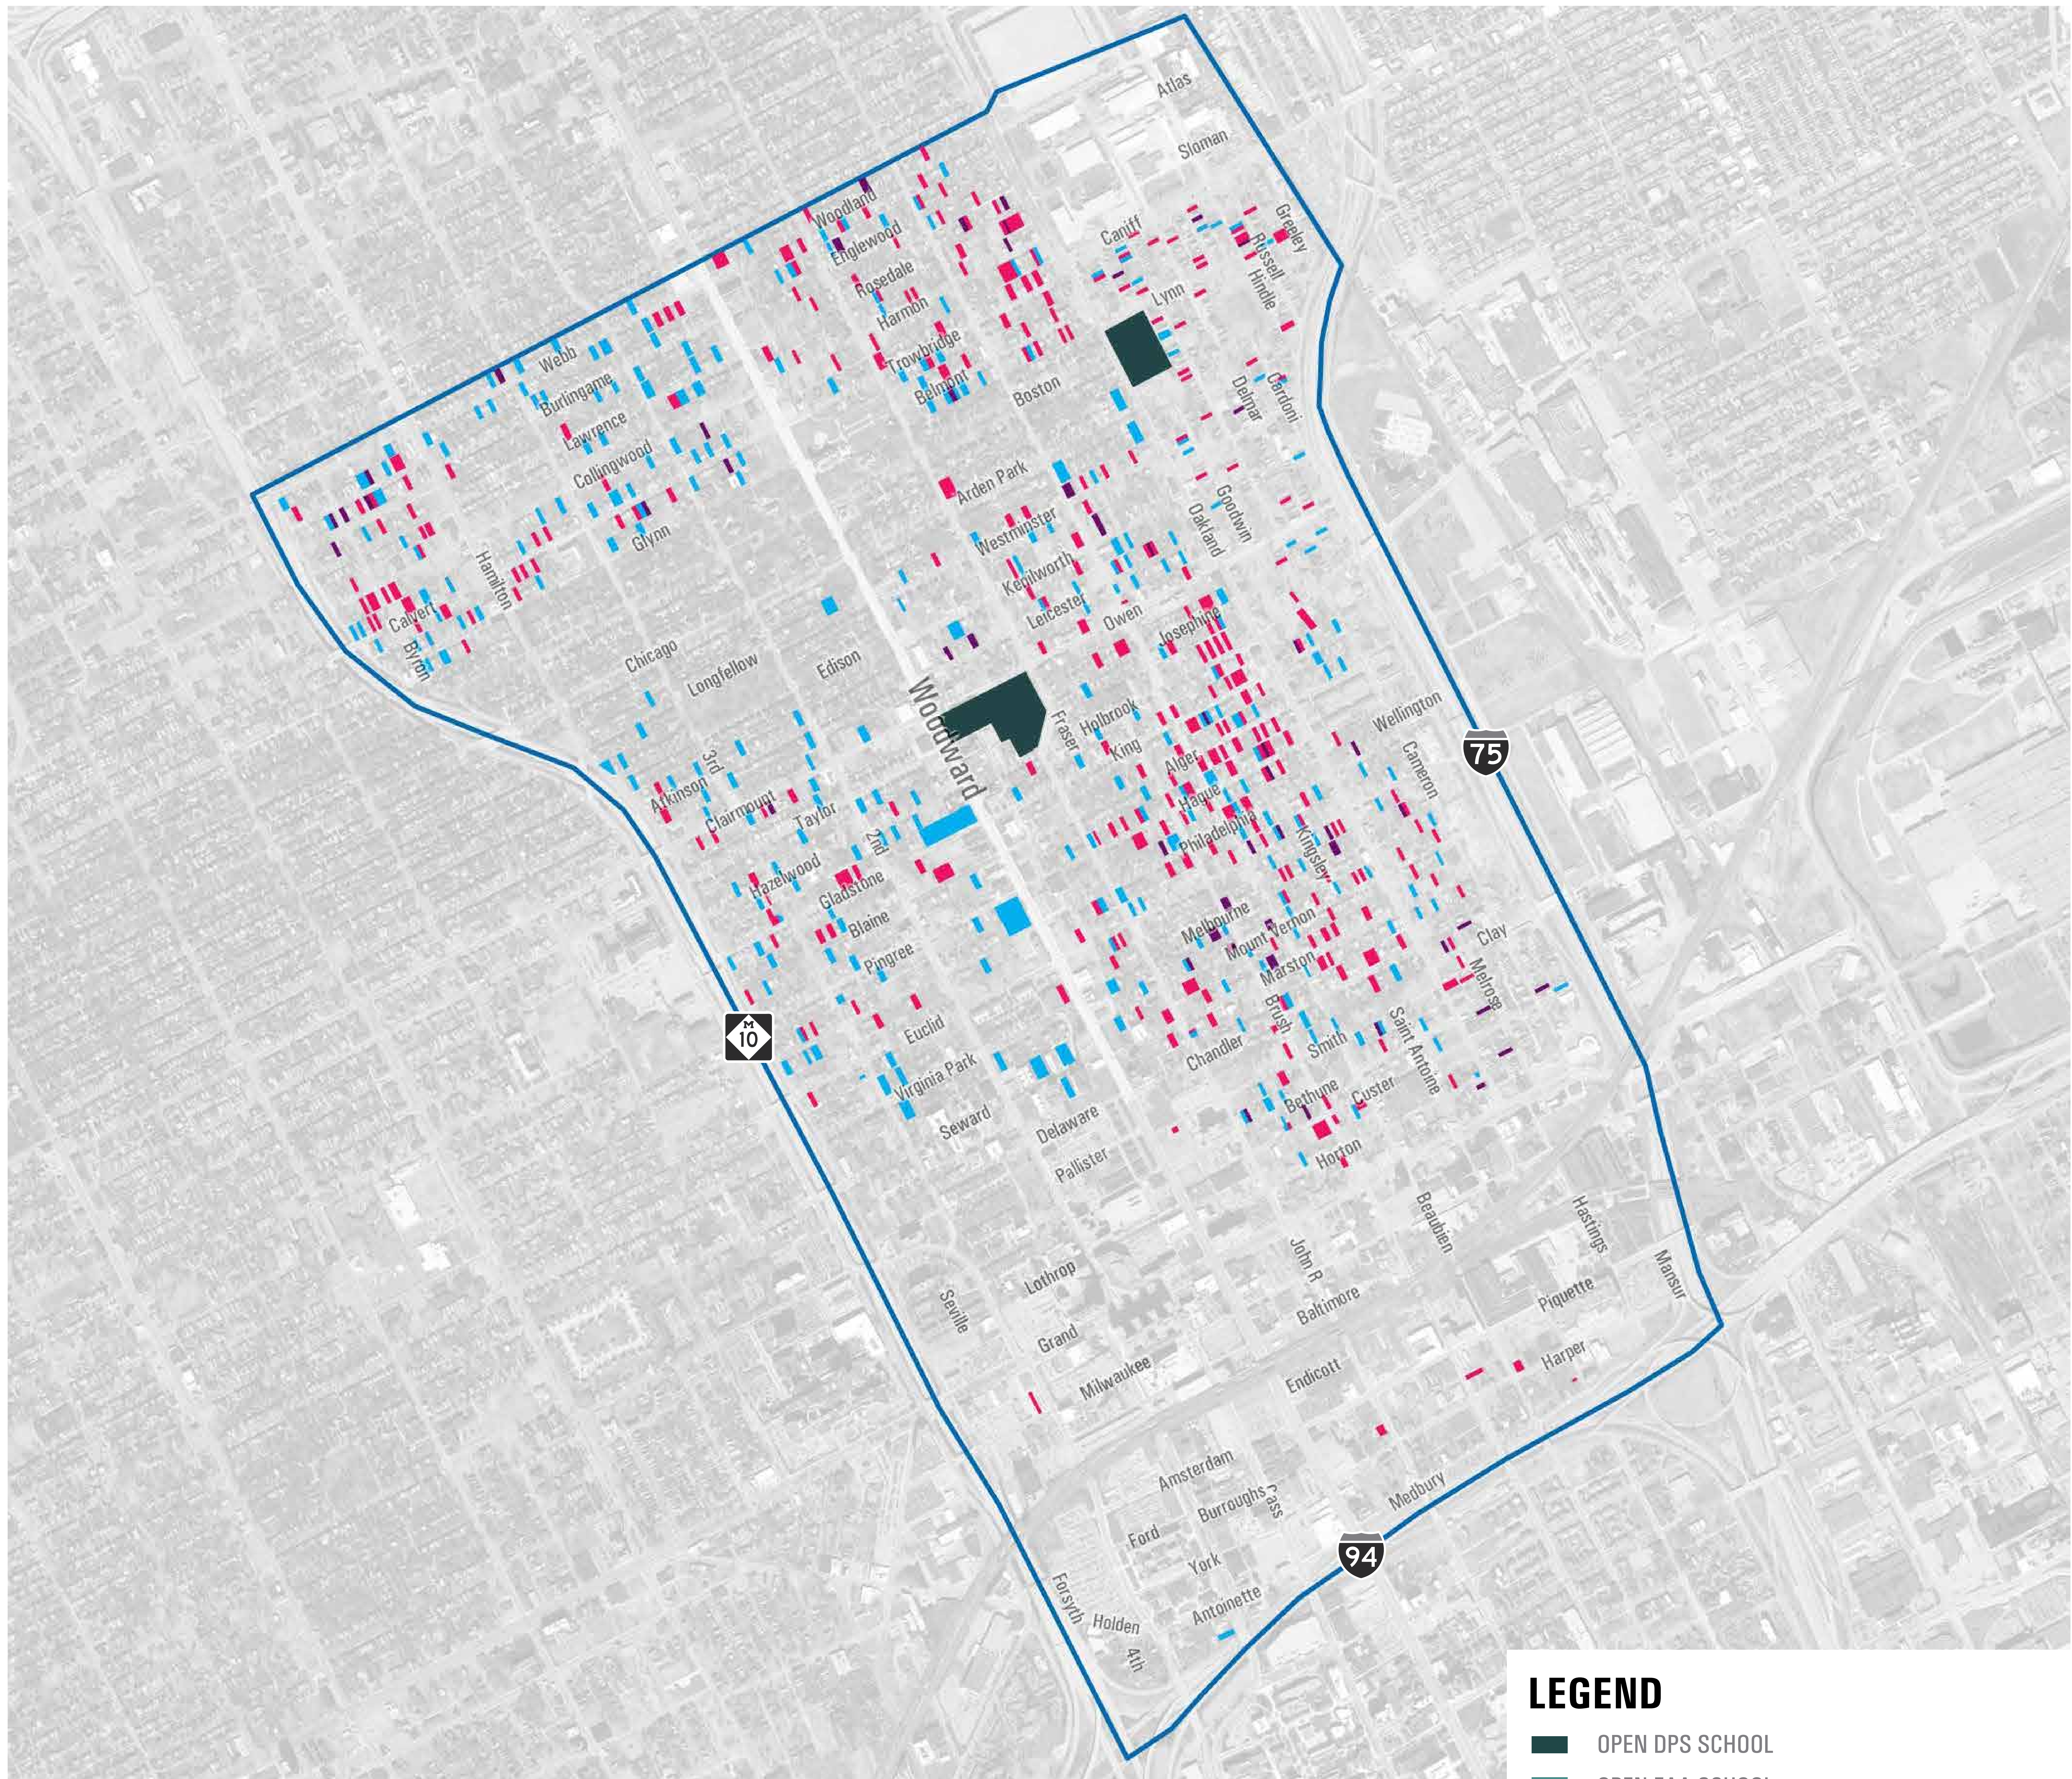

GRANDMONT - ROSEDALE

LEGEND

- OPEN DPS SCHOOL
- OPEN EAA SCHOOL
- CITY OF DETROIT
- MICHIGAN LAND BANK
- 2013 WAYNE COUNTY TAX FORECLOSURE AUCTION

Source: City of Detroit, Wayne County Treasurer, Detroit Public Schools, Michigan Land Bank Fast Track Authority 2013

DETROIT FUTURE CITY - PUBLICLY OWNED RESIDENTIAL STRUCTURES
UDM / MARYGROVE

Source: City of Detroit, Wayne County Treasurer,
 Detroit Public Schools, Michigan Land Bank Fast
 Track Authority 2013

LEGEND

- OPEN DPS SCHOOL
- OPEN EAA SCHOOL
- CITY OF DETROIT
- MICHIGAN LAND BANK
- 2013 WAYNE COUNTY TAX FORECLOSURE AUCTION
- COLLEGE OR UNIVERSITY

Source: City of Detroit, Wayne County Treasurer, Detroit Public Schools, Michigan Land Bank Fast Track Authority 2013