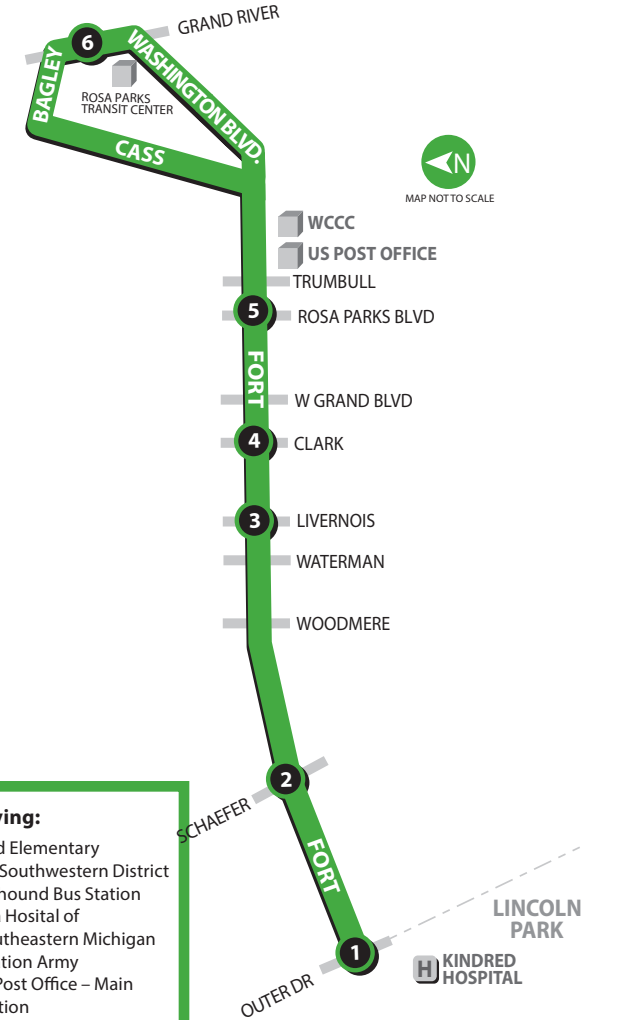

TRANSFERLESS TRANSFER

49> After a layover, this bus departs as Route 49 - Vernor. Customers remaining on the bus through the layover may continue to Route 49 - Vernor without using a transfer.

The mission of the Detroit Department of Transportation is to provide public transit services that are reliable, clean, customer-focused, safe and secure.

1301 E. Warren Ave.
Detroit, MI 48207

General Information
(313) 933-1300 or (888) DDOT-BUS (336-8287)

Detroit Metrolift Service
(ADA Paratransit Service)
(313) 933-1300

TDD/TTY Hearing-Impaired Schedule Information
7-1-1

Schedules and other printed materials are provided in multiple language formats – upon request.

www.RideDetroitTransit.com

Route 19 Fort
Monday–Sunday
Updated April 22, 2017

- Serving:**
- Beard Elementary
 - DPD Southwestern District
 - Greyhound Bus Station
 - Vibra Hospital of Southeastern Michigan
 - Salvation Army
 - U.S. Post Office – Main Station
 - Wayne County Community College
 - Western High School