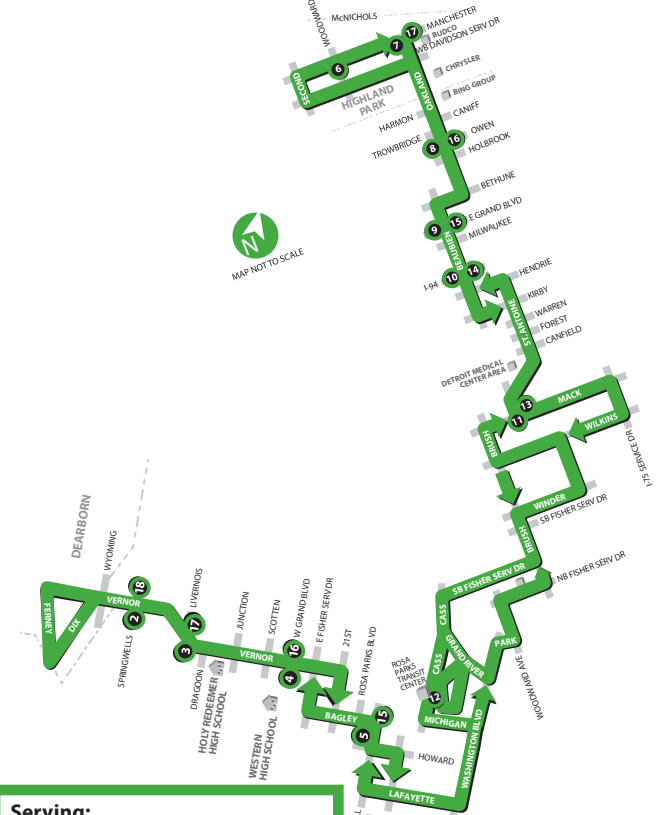

Route 49 Vernor
Monday-Sunday
Effective January 23, 2016

1. Serving:
2. Budd Wheel Plant
   - Butzel Community Center
   - City of Dearborn
   - Detroit Central Business District
   - Detroit Public Library – Campbell Branch
   - Eastern Market
   - Focus: Hope
   - Ford River Rouge Plant
   - Greyhound Bus Station
   - Holy Redeemer High School
   - Mack Alter Square
   - Mexican Village
   - Michigan Secretary of State Office
   - Rosa Parks Transit Center
   - Southeastern High School
   - U.S. Post Office – Main Station
   - Vernor – Central Commercial District
   - Wayne County Community College – Downtown Campus
   - Western High School

- School
- Landmark
- Cross Street
- City Limit
- Alternate Routing
- ACCESSIBLE