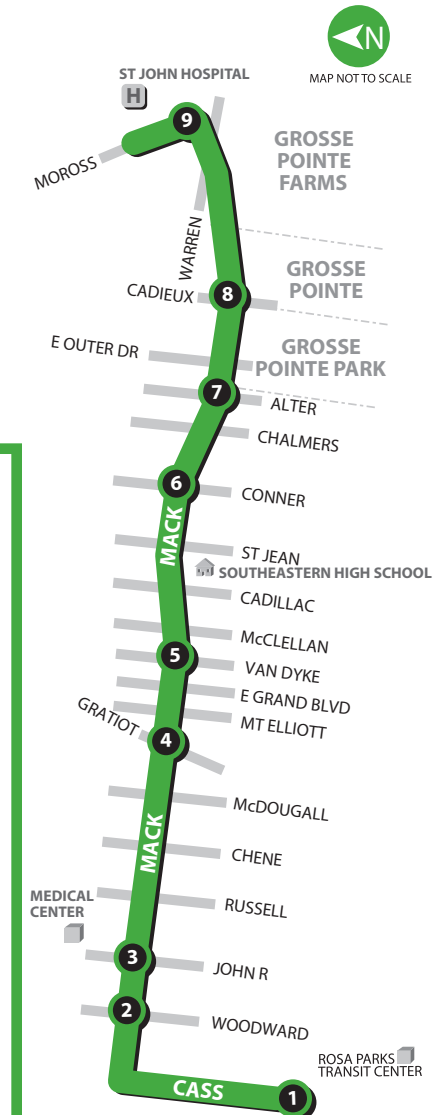

Schedules and other printed materials are provided in multiple language formats – upon request.

www.RideDetroitTransit.com

Route
31

Mack
Monday–Sunday
Effective January 23, 2016

Serving:

- Capitol Park
- Comerica Park
- Crockett Career & Technical Center
- Detroit Central Business District
- Detroit Medical Center
- Detroit Opera House
- Ford Field
- Fox Theater
- Hockey Town
- Mack/Alter Square
- Mack/Moross Commercial District
- Michigan Secretary of State Office – Alter Road
- Michigan Secretary of State Office - Moross
- Pointe Plaza
- Rosa Parks Transit Center
- St. John Hospital
- State Theater
- U.S. Post Office – Grosse Pointe Branch