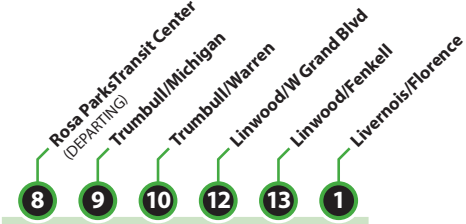

NORTHBOUND

530A	537A	542A	547A	559A	606A
630A	637A	643A	649A	703A	711A
705A	712A	718A	724A	738A	746A
735A	742A	748A	754A	808A	816A
810A	817A	823A	829A	843A	851A
845A	852A	858A	904A	918A	926A
945A	953A	959A	1005A	1019A	1027A
1045A	1053A	1059A	1105A	1119A	1127A
1145A	1153A	1159A	1205P	1219P	1227P
1245P	1253P	1259P	105P	119P	127P
145P	153P	159P	205P	219P	227P
245P	253P	259P	305P	319P	327P
320P	327P	333P	339P	353P	401P
355P	402P	408P	414P	428P	436P
430P	437P	443P	449P	503P	511P
505P	512P	518P	524P	538P	546P
540P	547P	553P	559P	613P	621P
625P	632P	638P	644P	656P	703P
705P	712P	718P	724P	736P	743P
800P	807P	813P	819P	831P	838P
900P	907P	913P	919P	931P	938P
1000P	1007P	1013P	1019P	1031P	1038P
1100P	1107P	1113P	1119P	1131P	1138P