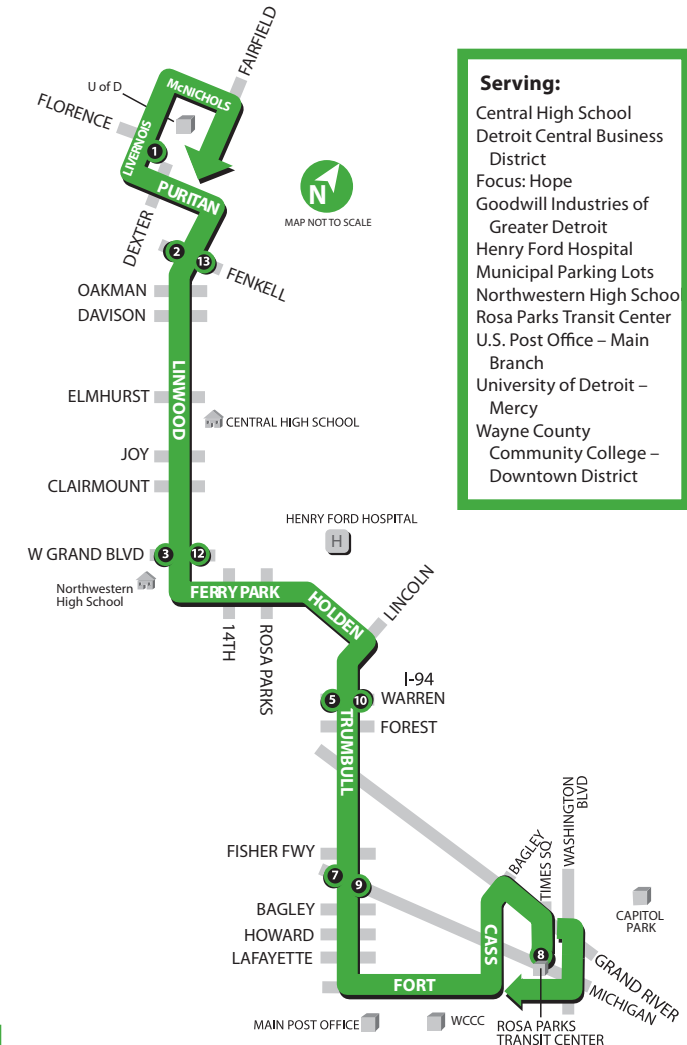

Find out when your DDOT bus is coming by texting your nearest location or street address to 50464.

If you don't get a response, you can also text to 313-499-0937.

For example, text "Woodward and Warren" or "1250 E. Grand".

Schedules and other printed materials are provided in multiple language formats – upon request.

www.RideDetroitTransit.com

Route 29 Linwood

Monday-Sunday
Effective January 23, 2016

- Serving:**
- Central High School
 - Detroit Central Business District
 - Focus: Hope
 - Goodwill Industries of Greater Detroit
 - Henry Ford Hospital
 - Municipal Parking Lots
 - Northwestern High School
 - Rosa Parks Transit Center
 - U.S. Post Office – Main Branch
 - University of Detroit – Mercy
 - Wayne County Community College – Downtown District

TRANSFERLESS TRANSFER

23 > After a layover, this bus departs as Route 23- Hamilton. Customers remaining on the bus through the layover may continue to Route 23 - Hamilton without using a transfer.

TRANSFERLESS TRANSFER

27 > After a layover, this bus departs as Route 27- Joy. Customers remaining on the bus through the layover may continue to Route 27 - Joy without using a transfer.