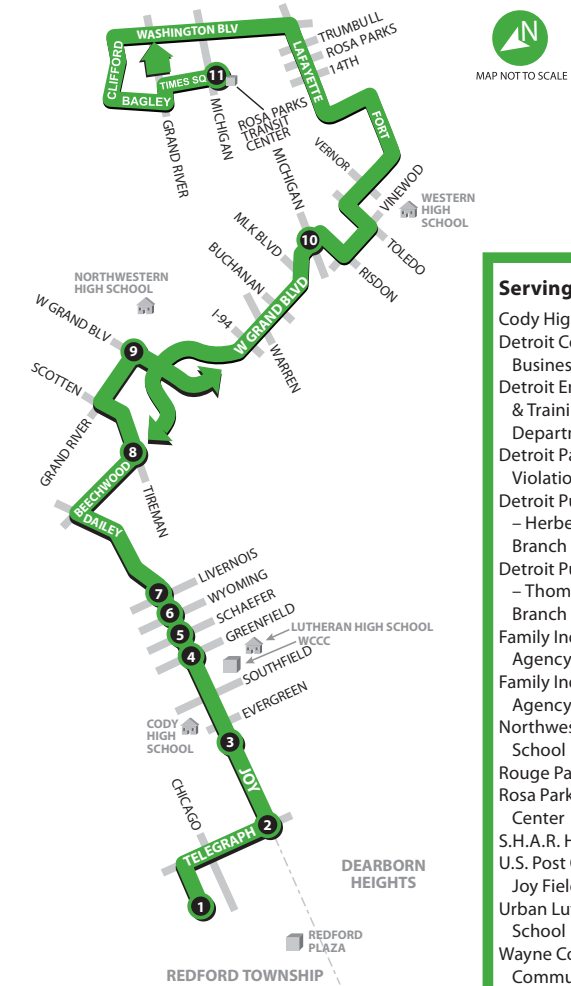

TRANSFERLESS TRANSFER

29 > After a layover, this bus departs as Route 29 - Linwood. Customers remaining on the bus through the layover may continue to Route 29 - Linwood without using a transfer.

The mission of the Detroit Department of Transportation is to provide public transit services that are reliable, clean, customer-focused, safe and secure.

1301 E. Warren Ave.
Detroit, MI 48207

General Information

(313) 933-1300 or (888) DDOT-BUS (336-8287)

Detroit Metrolift Service

(ADA Paratransit Service)

(313) 933-1300

TDD/TTY Hearing-Impaired Schedule Information

Schedules and other printed materials are provided in multiple language formats - upon request.

www.RideDetroitTransit.com

Route 27 Joy Monday-Sunday Effective January 23, 2015

Serving:

- Cody High School
- Detroit Central Business District
- Detroit Employment & Training Department
- Detroit Parking Violations Bureau
- Detroit Public Library - Herbert Bowen Branch
- Detroit Public Library - Thomas Edison Branch
- Family Independence Agency - Greenfield
- Family Independence Agency - Rosa Parks
- Northwestern High School
- Rouge Park
- Rosa Parks Transit Center
- S.H.A.R. House
- U.S. Post Office - Joy Field Station
- Urban Lutheran High School
- Wayne County Community College - Western District
- Western High School

TRANSFERLESS TRANSFER

29 > After a layover, this bus departs as Route 29 - Linwood. Customers remaining on the bus through the layover may continue to Route 29 - Linwood without using a transfer.