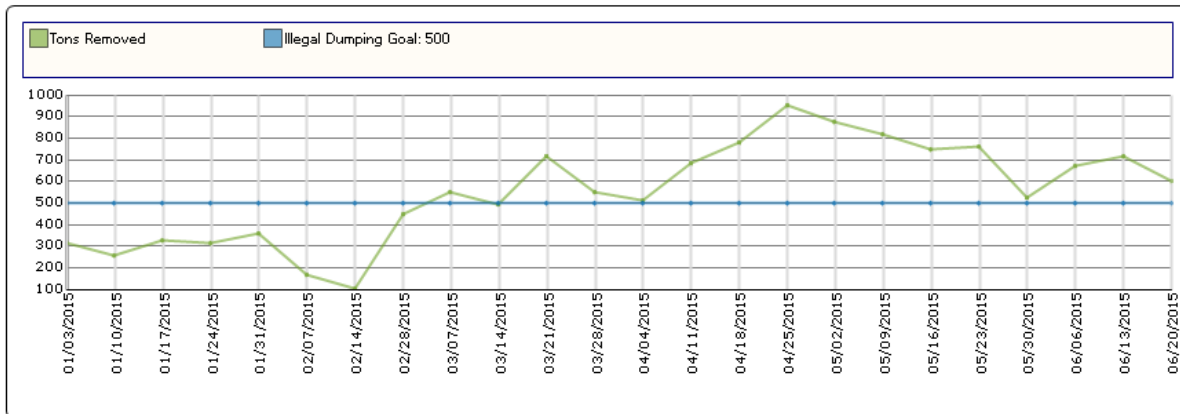

City of Detroit Dashboard - 2015

New LED Streetlights Installed 2015

Week Ending	Streetlights Installed	YTD	Week Ending	Streetlights Installed	YTD	Week Ending	Streetlights Installed	YTD	Week Ending	Streetlights Installed	YTD
01/03/2015	789	789	02/14/2015	763	4467	04/04/2015	449	8066	05/16/2015	610	10594
01/10/2015	511	1300	02/28/2015	429	4896	04/11/2015	208	8274	05/23/2015	402	10996
01/17/2015	545	1845	03/07/2015	731	5627	04/18/2015	352	8626	05/30/2015	338	11334
01/24/2015	611	2456	03/14/2015	648	6275	04/25/2015	410	9036	06/06/2015	303	11637
01/31/2015	531	2987	03/21/2015	724	6999	05/02/2015	453	9489	06/13/2015	303	11940
02/07/2015	717	3704	03/28/2015	618	7617	05/09/2015	495	9984	06/20/2015	604	12544

Tons of Illegal Dumping Removed 2015

Week Ending	Tons Removed	YTD	Week Ending	Tons Removed	YTD	Week Ending	Tons Removed	YTD	Week Ending	Tons Removed	YTD
01/03/2015	314	314	02/14/2015	102	1838	04/04/2015	509	5103	05/16/2015	750	9956
01/10/2015	257	571	02/28/2015	449	2287	04/11/2015	682	5785	05/23/2015	763	10719
01/17/2015	328	899	03/07/2015	551	2838	04/18/2015	782	6567	05/30/2015	522	11241
01/24/2015	314	1213	03/14/2015	493	3331	04/25/2015	949	7516	06/06/2015	672	11913
01/31/2015	358	1571	03/21/2015	713	4044	05/02/2015	875	8391	06/13/2015	718	12631
02/07/2015	165	1736	03/28/2015	550	4594	05/09/2015	815	9206	06/20/2015	601	13232