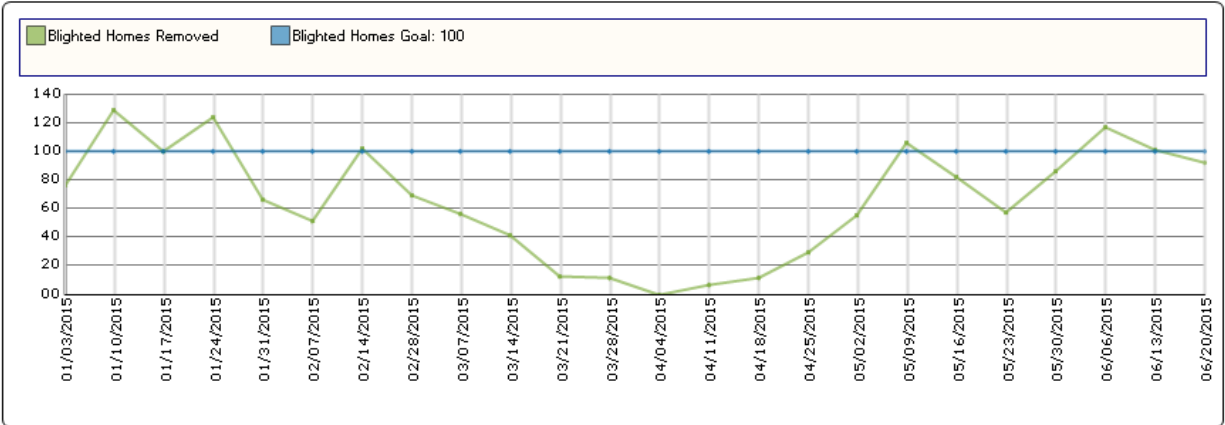

City of Detroit Dashboard - 2015

Blighted Homes Removed 2015

Week Ending	Homes Removed	YTD	Week Ending	Homes Removed	YTD	Week Ending	Homes Removed	YTD	Week Ending	Homes Removed	YTD
01/03/2015	76	76	02/14/2015	102	648	04/04/2015	0	837	05/16/2015	82	1126
01/10/2015	129	205	02/28/2015	69	717	04/11/2015	6	843	05/23/2015	57	1183
01/17/2015	100	305	03/07/2015	56	773	04/18/2015	11	854	05/30/2015	86	1269
01/24/2015	124	429	03/14/2015	41	814	04/25/2015	29	883	06/06/2015	117	1386
01/31/2015	66	495	03/21/2015	12	826	05/02/2015	55	938	06/13/2015	101	1487
02/07/2015	51	546	03/28/2015	11	837	05/09/2015	106	1044	06/20/2015	92	1579