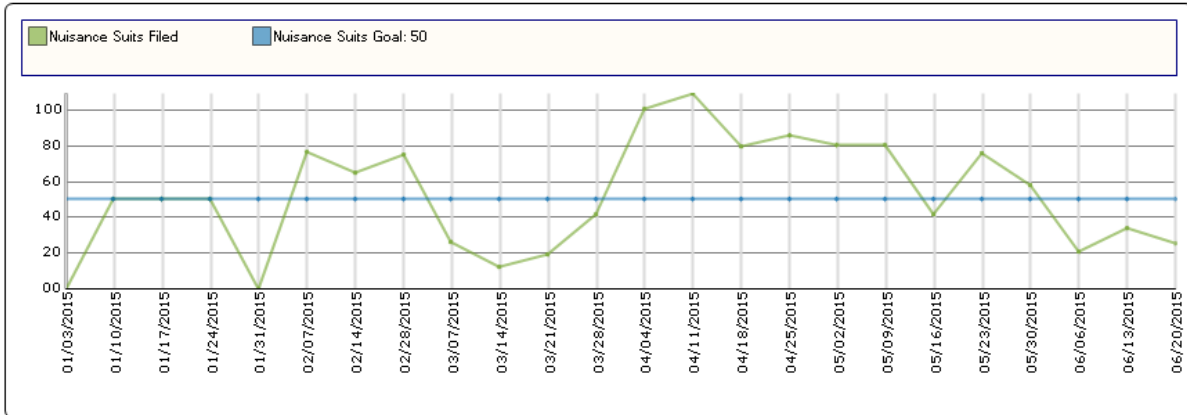

City of Detroit Dashboard - 2015

Nuisance Suits Filed 2015

Week Ending	Nuisance Suits	YTD	Week Ending	Nuisance Suits	YTD	Week Ending	Nuisance Suits	YTD	Week Ending	Nuisance Suits	YTD
01/03/2015	0	0	02/14/2015	65	292	04/04/2015	101	567	05/16/2015	42	1047
01/10/2015	50	50	02/28/2015	75	367	04/11/2015	110	677	05/23/2015	76	1123
01/17/2015	50	100	03/07/2015	26	393	04/18/2015	80	757	05/30/2015	58	1181
01/24/2015	50	150	03/14/2015	12	405	04/25/2015	86	843	06/06/2015	21	1202
01/31/2015	0	150	03/21/2015	19	424	05/02/2015	81	924	06/13/2015	34	1236
02/07/2015	77	227	03/28/2015	42	466	05/09/2015	81	1005	06/20/2015	25	1261