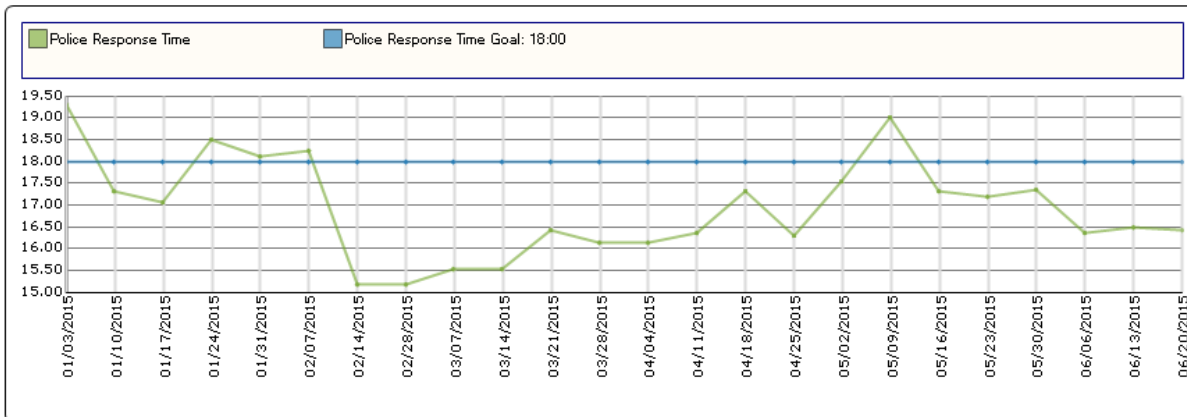

Police Response Time 2015

Week Ending	Police Response Time	YTD	Week Ending	Police Response Time	YTD	Week Ending	Police Response Time	YTD	Week Ending	Police Response Time	YTD
01/03/2015	19:30	19:30	02/14/2015	15:18	17:49	04/04/2015	16:12	17:00	05/16/2015	17:30	17:09
01/10/2015	17:30	18:30	02/28/2015	15:18	17:30	04/11/2015	16:36	16:58	05/23/2015	17:18	17:09
01/17/2015	17:06	18:02	03/07/2015	15:54	17:20	04/18/2015	17:30	17:00	05/30/2015	17:36	17:11
01/24/2015	18:48	18:13	03/14/2015	15:54	17:11	04/25/2015	16:30	16:58	06/06/2015	16:36	17:09
01/31/2015	18:12	18:13	03/21/2015	16:42	17:08	05/02/2015	17:54	17:01	06/13/2015	16:48	17:08
02/07/2015	18:24	18:15	03/28/2015	16:12	17:04	05/09/2015	19:00	17:08	06/20/2015	16:42	17:07