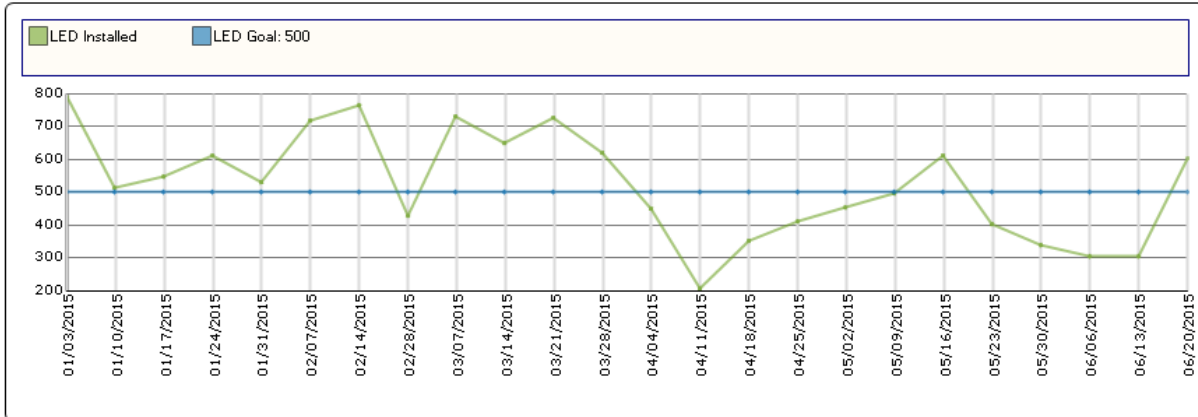

City of Detroit Dashboard - 2015

New LED Streetlights Installed 2015

Week Ending	Streetlights Installed	YTD	Week Ending	Streetlights Installed	YTD	Week Ending	Streetlights Installed	YTD	Week Ending	Streetlights Installed	YTD
01/03/2015	789	789	02/14/2015	763	4467	04/04/2015	449	8066	05/16/2015	610	10594
01/10/2015	511	1300	02/28/2015	429	4896	04/11/2015	208	8274	05/23/2015	402	10996
01/17/2015	545	1845	03/07/2015	731	5627	04/18/2015	352	8626	05/30/2015	338	11334
01/24/2015	611	2456	03/14/2015	648	6275	04/25/2015	410	9036	06/06/2015	303	11637
01/31/2015	531	2987	03/21/2015	724	6999	05/02/2015	453	9489	06/13/2015	303	11940
02/07/2015	717	3704	03/28/2015	618	7617	05/09/2015	495	9984	06/20/2015	604	12544

Tons of Illegal Dumping Removed 2015

Week Ending	Tons Removed	YTD	Week Ending	Tons Removed	YTD	Week Ending	Tons Removed	YTD	Week Ending	Tons Removed	YTD
01/03/2015	314	314	02/14/2015	102	1838	04/04/2015	509	5103	05/16/2015	750	9956
01/10/2015	257	571	02/28/2015	449	2287	04/11/2015	682	5785	05/23/2015	763	10719
01/17/2015	328	899	03/07/2015	551	2838	04/18/2015	782	6567	05/30/2015	522	11241
01/24/2015	314	1213	03/14/2015	493	3331	04/25/2015	949	7516	06/06/2015	672	11913
01/31/2015	358	1571	03/21/2015	713	4044	05/02/2015	875	8391	06/13/2015	718	12631
02/07/2015	165	1736	03/28/2015	550	4594	05/09/2015	815	9206	06/20/2015	601	13232