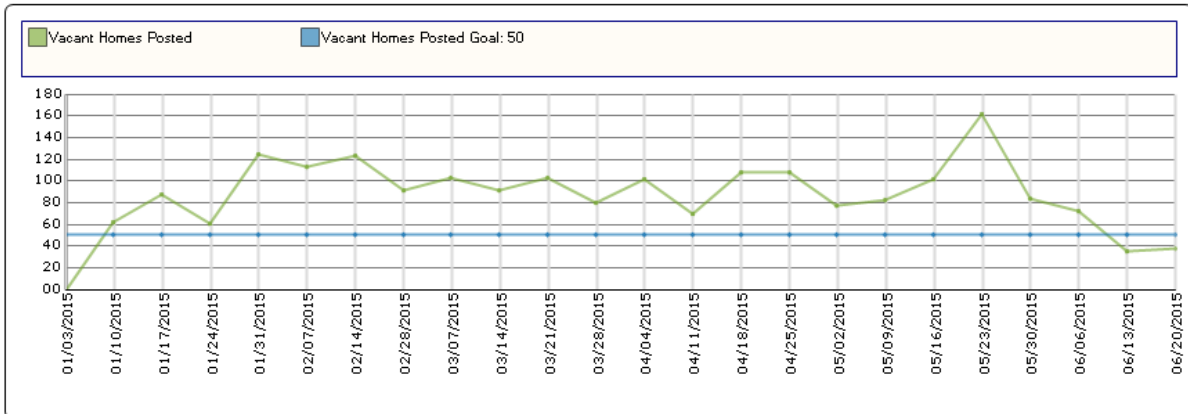

Vacant Homes Posted With Legal Notices 2015

Week Ending	Homes Posted	YTD	Week Ending	Homes Posted	YTD	Week Ending	Homes Posted	YTD	Week Ending	Homes Posted	YTD
01/03/2015	0	0	02/14/2015	123	571	04/04/2015	101	1140	05/16/2015	101	1685
01/10/2015	62	62	02/28/2015	91	662	04/11/2015	69	1209	05/23/2015	162	1847
01/17/2015	87	149	03/07/2015	103	765	04/18/2015	108	1317	05/30/2015	83	1930
01/24/2015	61	210	03/14/2015	91	856	04/25/2015	108	1425	06/06/2015	72	2002
01/31/2015	125	335	03/21/2015	103	959	05/02/2015	77	1502	06/13/2015	35	2037
02/07/2015	113	448	03/28/2015	80	1039	05/09/2015	82	1584	06/20/2015	38	2075