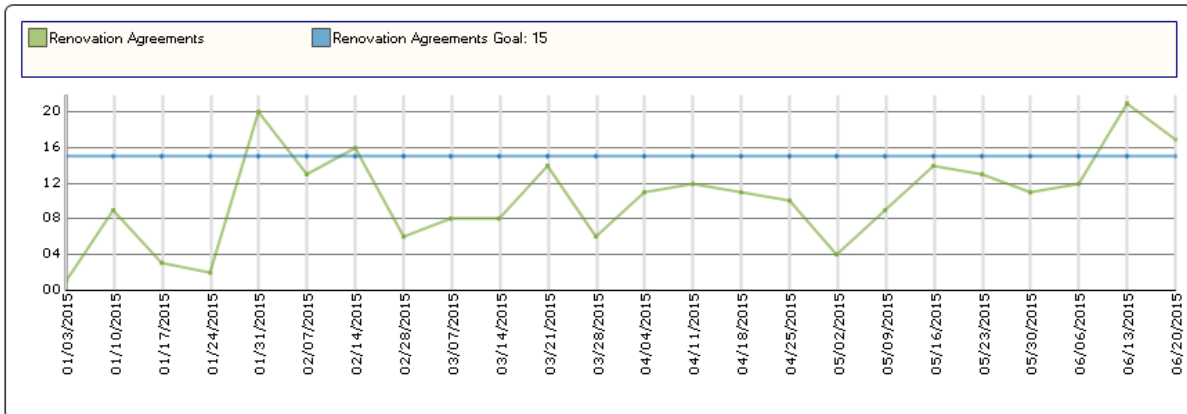

Vacant Home Renovation Owner Agreements 2015

Week Ending	Renovation Agreements	YTD	Week Ending	Renovation Agreements	YTD	Week Ending	Renovation Agreements	YTD	Week Ending	Renovation Agreements	YTD
01/03/2015	1	1	02/14/2015	16	64	04/04/2015	11	117	05/16/2015	14	177
01/10/2015	9	10	02/28/2015	6	70	04/11/2015	12	129	05/23/2015	13	190
01/17/2015	3	13	03/07/2015	8	78	04/18/2015	11	140	05/30/2015	11	201
01/24/2015	2	15	03/14/2015	8	86	04/25/2015	10	150	06/06/2015	12	213
01/31/2015	20	35	03/21/2015	14	100	05/02/2015	4	154	06/13/2015	21	234
02/07/2015	13	48	03/28/2015	6	106	05/09/2015	9	163	06/20/2015	17	251