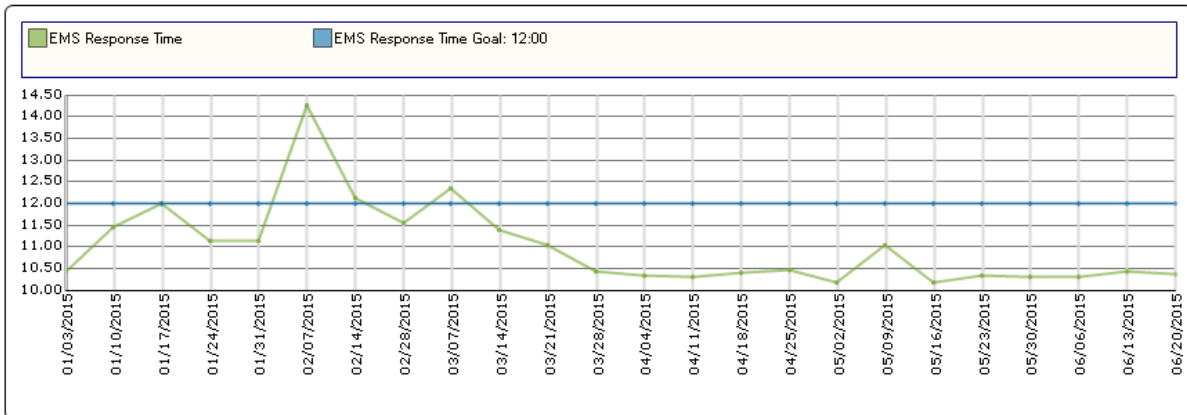

City of Detroit Dashboard - 2015

EMS Priority Response Time 2015

Week Ending	EMS Response Time	YTD	Week Ending	EMS Response Time	YTD	Week Ending	EMS Response Time	YTD	Week Ending	EMS Response Time	YTD
01/03/2015	10:44	10:44	02/14/2015	12:12	11:56	04/04/2015	10:32	11:41	05/16/2015	10:17	11:20
01/10/2015	11:46	11:15	02/28/2015	11:56	11:56	04/11/2015	10:30	11:36	05/23/2015	10:34	11:18
01/17/2015	12:01	11:30	03/07/2015	12:34	12:00	04/18/2015	10:40	11:32	05/30/2015	10:29	11:16
01/24/2015	11:12	11:25	03/14/2015	11:38	11:58	04/25/2015	10:46	11:29	06/06/2015	10:29	11:13
01/31/2015	11:12	11:23	03/21/2015	11:04	11:53	05/02/2015	10:17	11:25	06/13/2015	10:44	11:12
02/07/2015	14:25	11:53	03/28/2015	10:42	11:47	05/09/2015	11:05	11:24	06/20/2015	10:37	11:11