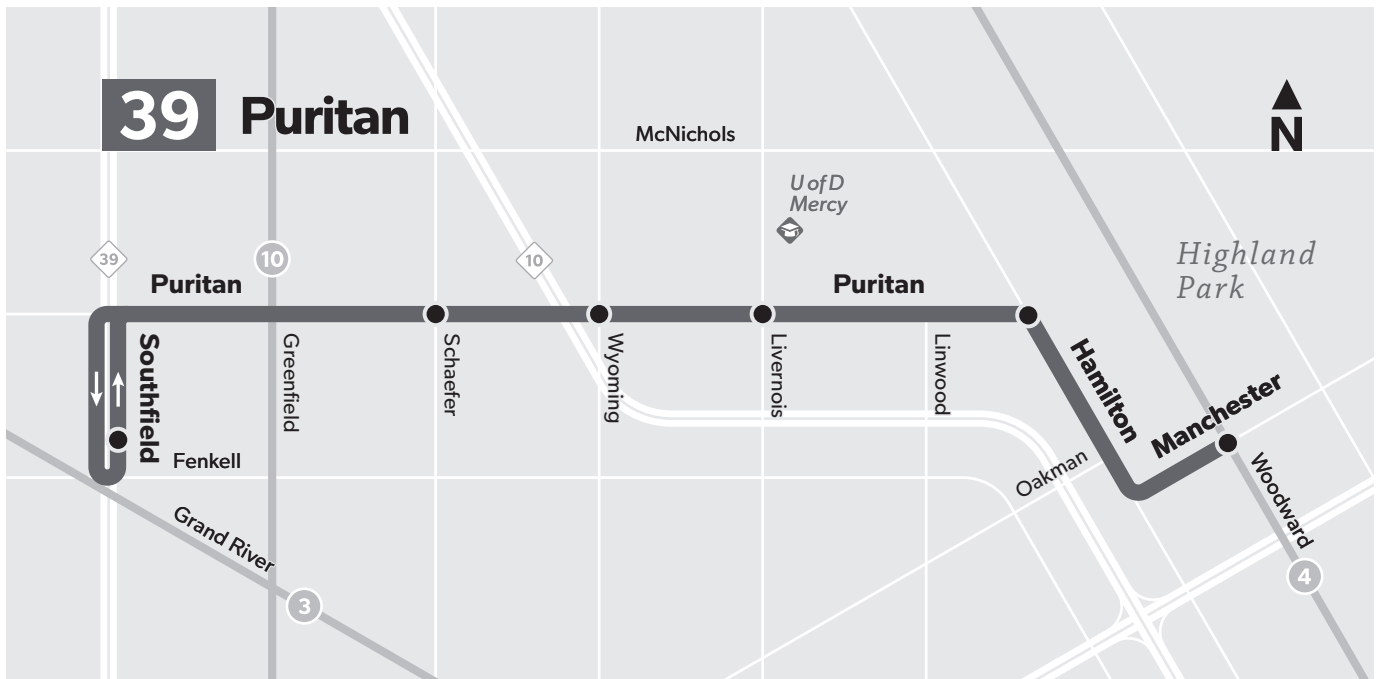

Detroit's Public Transit System

Map Key

- Route
- Timepoint (not all stops shown)
- Transfer to ConnectTen (other routes not shown)
- College/University

39 Monday-Friday

Eastbound to Woodward					
Southfield & Fenkell	Puritan & Schaefer	Puritan & Wyoming	Puritan & Livernois	Puritan & Hamilton	Manchester & Woodward
6:00	6:07	6:10	6:13	6:18	6:24
7:00	7:07	7:10	7:13	7:18	7:24
8:00	8:07	8:10	8:13	8:18	8:24
9:00	9:07	9:10	9:13	9:18	9:24
10:00	10:07	10:10	10:13	10:18	10:24
11:00	11:07	11:10	11:13	11:18	11:24
12:00	12:07	12:10	12:13	12:18	12:24
1:00	1:07	1:10	1:13	1:18	1:24
2:00	2:07	2:10	2:13	2:18	2:24
3:00	3:07	3:10	3:13	3:18	3:24
4:00	4:07	4:10	4:13	4:18	4:24
5:00	5:07	5:10	5:13	5:18	5:24
6:00	6:07	6:10	6:13	6:18	6:24
7:00	7:07	7:10	7:13	7:18	7:24

Westbound to Southfield					
Manchester & Woodward	Puritan & Hamilton	Puritan & Livernois	Puritan & Wyoming	Puritan & Schaefer	Southfield & Fenkell
6:30	6:33	6:39	6:42	6:46	6:55
7:30	7:33	7:39	7:42	7:46	7:55
8:30	8:33	8:39	8:42	8:46	8:55
9:30	9:33	9:39	9:42	9:46	9:55
10:30	10:33	10:39	10:42	10:46	10:55
11:30	11:33	11:39	11:42	11:46	11:55
12:30	12:33	12:39	12:42	12:46	12:55
1:30	1:33	1:39	1:42	1:46	1:55
2:30	2:33	2:39	2:42	2:46	2:55
3:30	3:33	3:39	3:42	3:46	3:55
4:30	4:33	4:39	4:42	4:46	4:55
5:30	5:33	5:39	5:42	5:46	5:55
7:30	7:33	7:39	7:42	7:46	7:55
6:30	6:33	6:39	6:42	6:46	6:55

Westbound to Southfield

	Manchester & Woodward	Puritan & Hamilton	Puritan & Livernois	Puritan & Wyoming	Puritan & Schaefer	Southfield & Fenkell
8:30	8:36	8:41	8:45	8:49	8:57	
9:30	9:36	9:41	9:45	9:49	9:57	
10:30	10:36	10:41	10:45	10:49	10:57	
11:30	11:36	11:41	11:45	11:49	11:57	
12:30	12:36	12:41	12:45	12:49	12:57	
1:30	1:36	1:41	1:45	1:49	1:57	
2:30	2:36	2:41	2:45	2:49	2:57	
3:30	3:36	3:41	3:45	3:49	3:57	
4:30	4:36	4:41	4:45	4:49	4:57	