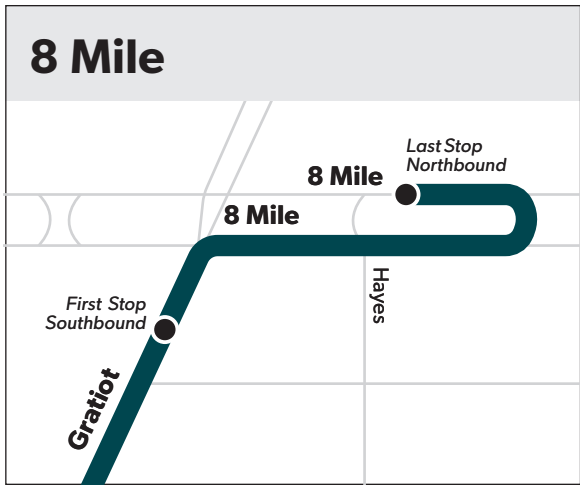

6 Gratiot

Holiday Service

Sunday schedules are effective on the following holidays:

- New Year's Day
- Memorial Day
- Independence Day
- Labor Day
- Thanksgiving Day
- Christmas Day

All buses are handicap accessible.

Buses have the capacity for two bikes on front racks.