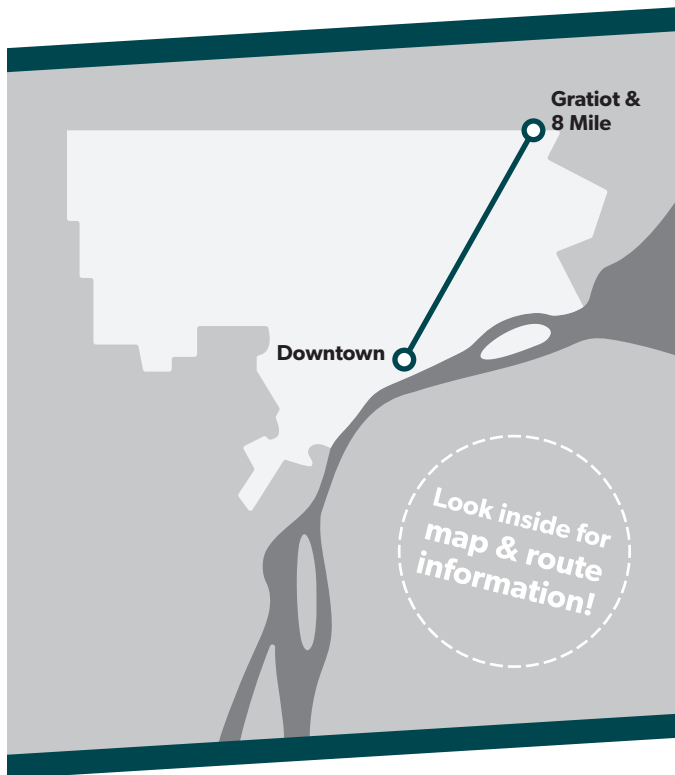

6

Gratiot

TRANSIT ROUTE MAP & TIMETABLE

Effective **November 15, 2021**

@riddedot

Regional Pass

The Dart Passes allow unlimited rides on DDOT and SMART buses and the QLINE Streetcar.

	Full	Reduced
4-Hour Dart Pass	$2	$0.50
24-Hour Dart Pass	$5	$2
7 Day Dart Pass	$22	$10
31 Day Dart Pass	$70	$29

* *Seniors (ages 65 and older), people with disabilities, Medicare recipients, and students with a school-issued ID are eligible for a reduced fare. An application is required.*

Pay with the app

Download the Dart app today! Dart passes get you unlimited rides between DDOT, SMART and the QLINE for the duration of the pass.