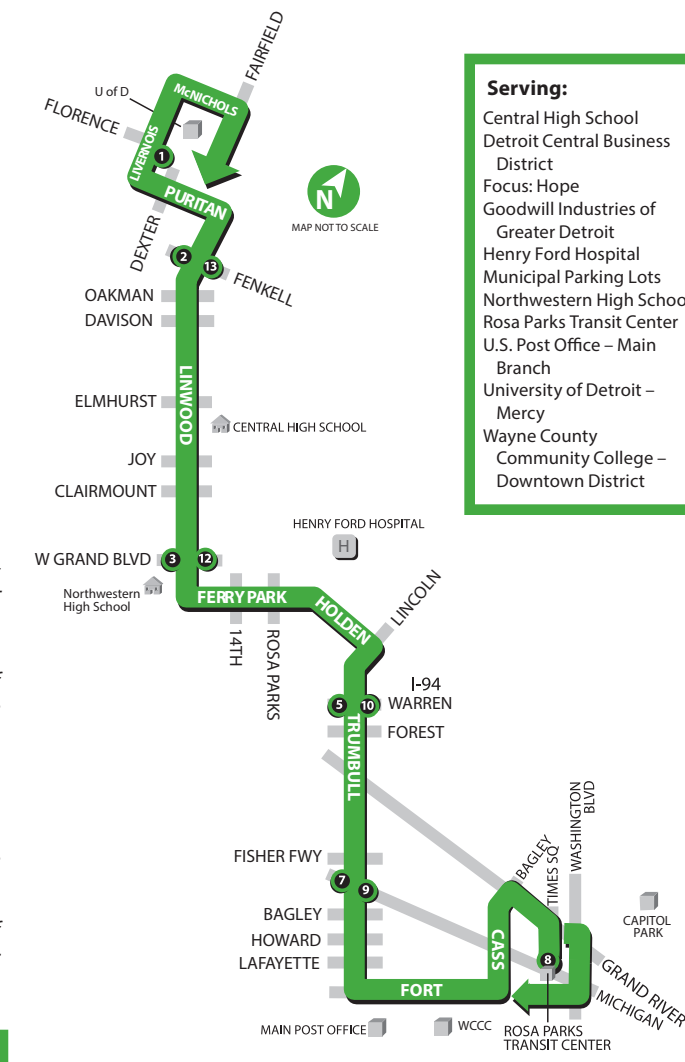

# Route 29 Linwood

Monday-Sunday  
Effective September 2, 2017

- Serving:**
- Central High School
  - Detroit Central Business District
  - Focus: Hope
  - Goodwill Industries of Greater Detroit
  - Henry Ford Hospital
  - Municipal Parking Lots
  - Northwestern High School
  - Rosa Parks Transit Center
  - U.S. Post Office – Main Branch
  - University of Detroit – Mercy
  - Wayne County Community College – Downtown District