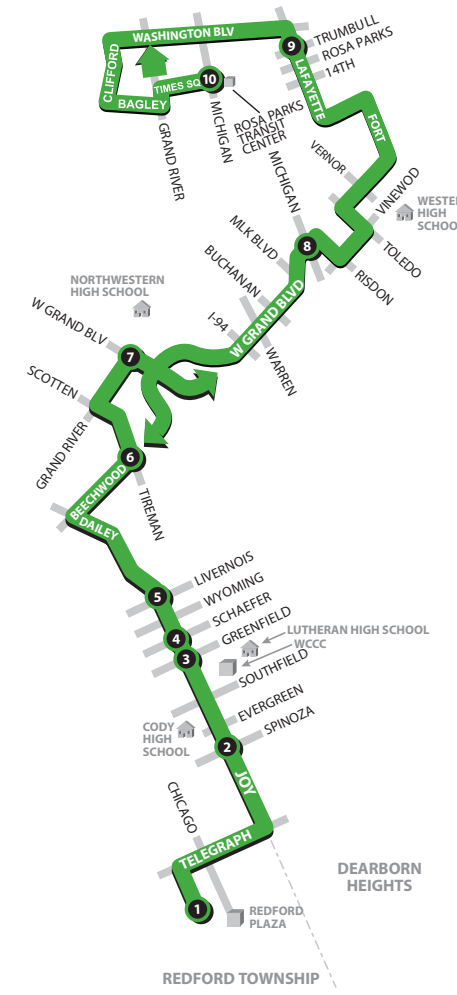

General Information

(313) 933-1300 or (888) DDOT-BUS (336-8287)

Detroit Metrolift Service

(ADA Paratransit Service)

(313) 933-1300

TDD/TTY Hearing-Impaired Schedule Information

7-1-1

After-Hours and Weekends

Emergency Lift Service Assistance

6PM - 6AM

(313) 935-LIFT (935-5438)

Voice Relay Service: (800) 649-3777

The Detroit Department of Transportation (DDOT) ensures the right of all to participate in programs and services we provide. All DDOT passengers will be treated equally and will not be excluded from participation in, denied the benefits of, or subjected to discrimination under any federally-funded program or activity on the grounds of RACE, COLOR, or NATIONAL ORIGIN, as protected by Title VI of the Civil Right Act of 1964.

Any person who believes he/she has experienced discrimination **MAY FILE A COMPLAINT WITHIN ONE HUNDRED-EIGHTY (180) DAYS following the date of the alleged discriminatory action.** The complaint should include a description of the alleged action, the complainant's name, address, and telephone number.

Send Title VI Civil Rights complaints to: Detroit Department of Transportation, ADA Office, 1301 E. Warren Ave, Detroit, MI 48207 or call the Customer Service Center at (313) 933-1300 or (888) DDOT-BUS

Schedules and other printed materials are provided in multiple language formats – upon request.

Route 27 Joy Monday-Sunday Effective September 2, 2017

Serving:

- Cody High School
- Detroit Central Business District
- Detroit Employment & Training Department
- Detroit Parking Violations Bureau
- Detroit Public Library – Herbert Bowen Branch
- Detroit Public Library – Thomas Edison Branch
- Family Independence Agency – Greenfield
- Family Independence Agency – Rosa Parks
- Northwestern High School
- Rouge Park
- Rosa Parks Transit Center
- S.H.A.R. House
- U.S. Post Office – Joy Field Station
- Urban Lutheran High School
- Wayne County Community College – Western District
- Western High School