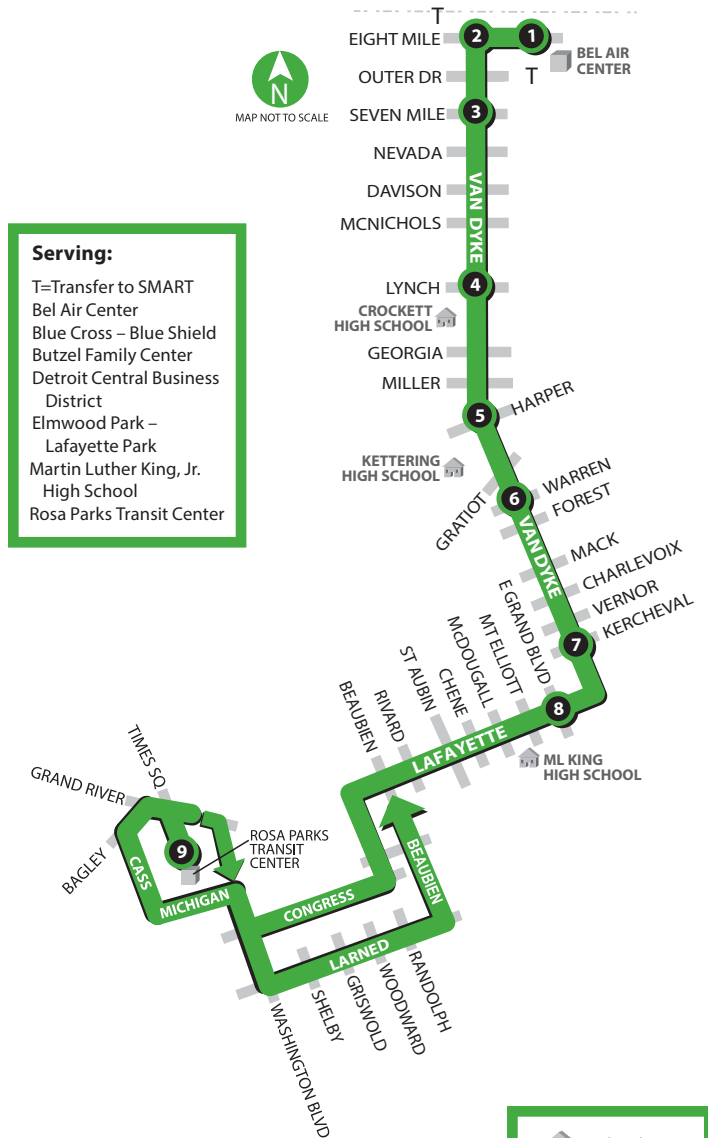

Schedules and other printed materials are provided in multiple language formats – upon request.

[www.RideDetroitTransit.com](http://www.RideDetroitTransit.com)

Route  
**48**

**Van Dyke-Lafayette**

Monday-Friday

## SOUTHBOUND TO DOWNTOWN

## Van Dyke-Lafayette

Saturday and Sunday  
Effective January 28, 2017

City of Detroit  
Department of Transportation