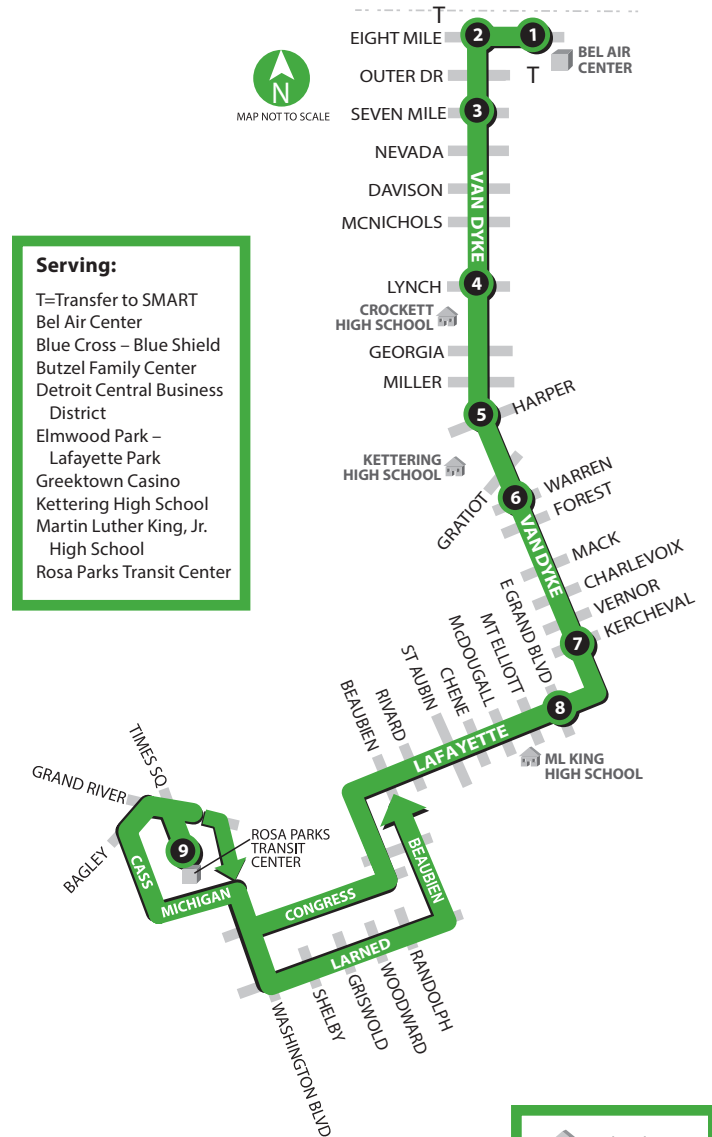

TDD/TTY Hearing-Impaired Schedule Information
7-1-1

After-Hours and Weekends
Emergency Lift Service Assistance
6PM - 6AM
(313) 935-LIFT (935-5438)
Voice Relay Service: (800) 649-3777

The Detroit Department of Transportation (DDOT) ensures the right of all to participate in programs and services we provide. All DDOT passengers will be treated equally and will not be excluded from participation in, denied the benefits of, or subjected to discrimination under any federally-funded program or activity on the grounds of RACE, COLOR, or NATIONAL ORIGIN, as protected by Title VI of the Civil Right Act of 1964.

Any person who believes he/she has experienced discrimination **MAY FILE A COMPLAINT WITHIN ONE HUNDRED-EIGHTY (180) DAYS following the date of the alleged discriminatory action.** The complaint should include a description of the alleged action, the complainant's name, address, and telephone number.

Send Title VI Civil Rights complaints to: Detroit Department of Transportation, ADA Office, 1301 E. Warren Ave, Detroit, MI 48207 or call the Customer Service Center at (313) 933-1300 or (888) DDOT-BUS

Schedules and other printed materials are provided in multiple language formats – upon request.

www.RideDetroitTransit.com

Route
48

Van Dyke-Lafayette

Monday-Friday

Effective January 30, 2017

City of Detroit
Department of Transportation