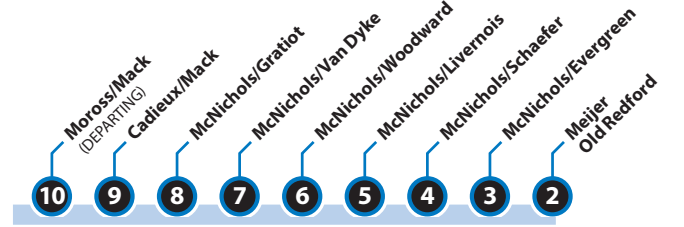

546A	602A	615A	631A	637A	644A	655A	659A
631A	647A	700A	716A	722A	729A	740A	744A
716A	732A	745A	801A	807A	815A	826A	830A
801A	818A	832A	849A	855A	903A	914A	918A
846A	903A	917A	934A	940A	948A	959A	1003A
931A	948A	1002A	1019A	1025A	1033A	1045A	1049A
1014A	1031A	1046A	1104A	1110A	1118A	1130A	1134A
1101A	1120A	1135A	1153A	1159A	1207P	1219P	1223P
1146A	1205P	1220P	1238P	1244P	1252P	104P	108P
1231P	1250P	105P	123P	129P	137P	149P	153P
111P	130P	145P	203P	209P	217P	229P	233P
151P	210P	225P	243P	249P	257P	309P	313P
231P	250P	305P	323P	329P	337P	349P	353P
311P	330P	345P	403P	409P	417P	429P	433P
351P	410P	425P	443P	449P	457P	509P	513P
431P	450P	505P	523P	529P	537P	549P	553P
511P	530P	545P	603P	609P	617P	628P	632P
551P	610P	625P	642P	648P	656P	707P	711P
631P	649P	704P	721P	727P	735P	746P	750P
711P	729P	744P	801P	807P	815P	826P	830P
809P	827P	842P	859P	905P	912P	923P	927P
905P	909P	925P	938P	954P	1000P	1007P	1018P
1005P	1009P	1025P	1038P	1054P	1100P	1107P	1118P
1105P	1109P	1125P	1138P	1154P	1200A	1207A	1218A
							1222A