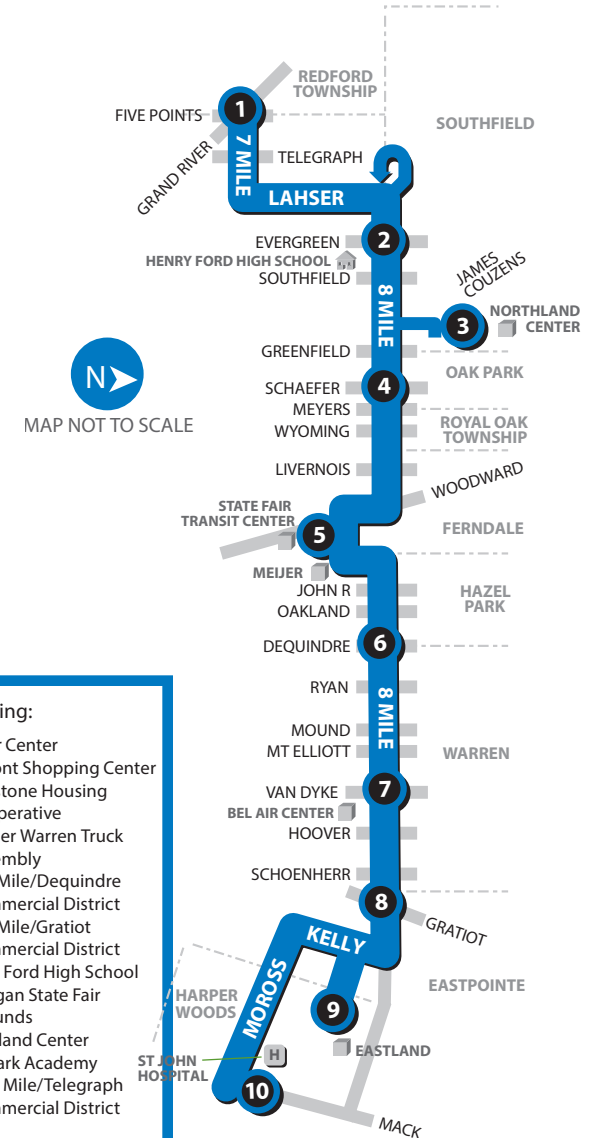

TextMyBus

TextMyBus lets you find out when your bus will arrive using DDOT's real-time bus tracking information.

Find out when your DDOT bus is coming by texting your nearest location or street address to 50464.

DEPARTMENT OF TRANSPORTATION

1301 E. Warren Ave.
Detroit, MI 48207

General Information

(313) 933-1300 or (888) DDOT-BUS (336-8287)

Detroit Metrolift Service

(ADA Paratransit Service)

(313) 933-1300

TDD/TTY Hearing-Impaired Schedule Information

Schedules and other printed materials are provided in multiple language formats – upon request.

www.RideDetroitTransit.com

Route 17 Eight Mile

Monday-Sunday
Effective January 28, 2017

- Serving:
- Bel Air Center
 - Belmont Shopping Center
 - Blackstone Housing Cooperative
 - Chrysler Warren Truck Assembly
 - Eight Mile/Dequindre Commercial District
 - Eight Mile/Gratiot Commercial District
 - Henry Ford High School
 - Michigan State Fair Grounds
 - Northland Center
 - Oak Park Academy
 - Seven Mile/Telegraph Commercial District