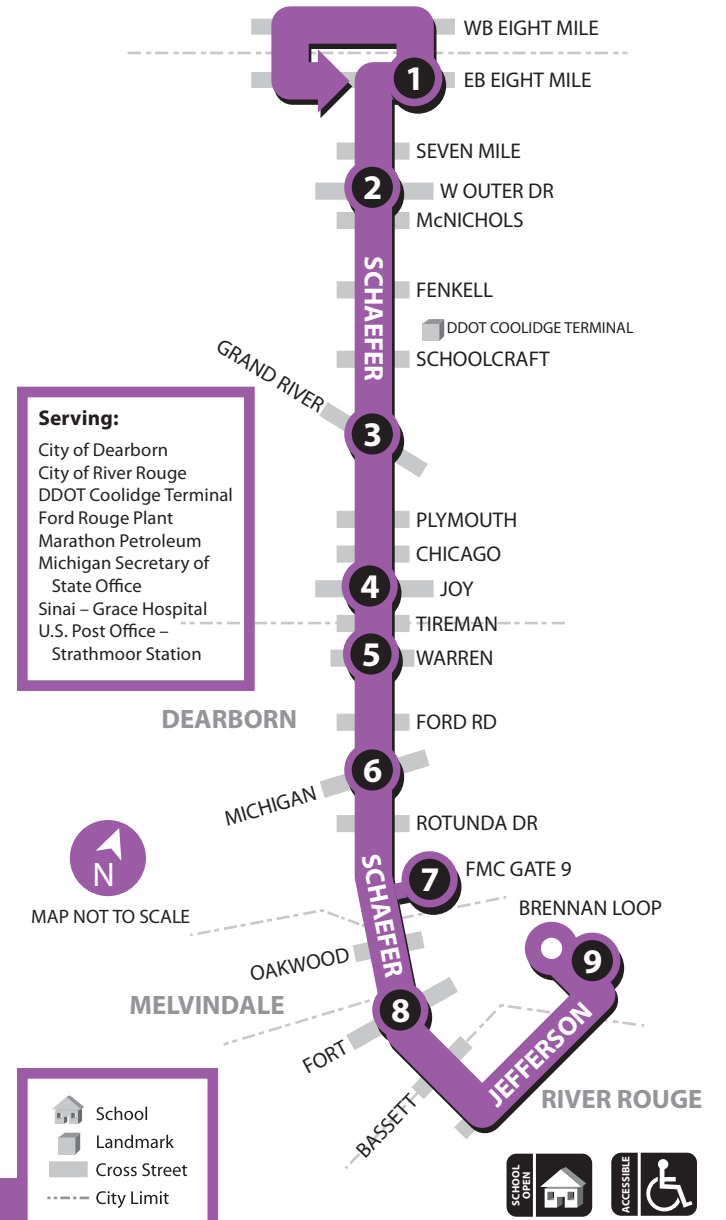

The mission of the Detroit Department of Transportation is to provide public transit services that are reliable, clean, customer-focused, safe and secure.

1301 E. Warren Ave.
Detroit, MI 48207

General Information

Schedules and other printed materials are provided in multiple language formats – upon request.

www.RideDetroitTransit.com

Route 41

Schaefer

Monday-Sunday

Effective January 23, 2016

City of Detroit
Department of Transportation

OAK PARK

41 Schaefer

Monday - Friday

NORTHBOUND

SOUTHBOUND

9	8	7	6	5	4	3	2	1
513A	519A	524A	529A	534A	538A	545A	552A	558A
607A	613A	619A	625A	631A	635A	643A	651A	658A
707A	713A	719A	725A	731A	735A	743A	751A	758A
807A	813A	819A	825A	831A	835A	843A	851A	858A
907A	913A	919A	925A	931A	935A	943A	951A	958A
1007A	1013A	1019A	1025A	1031A	1035A	1043A	1051A	1058A
1107A	1113A	1119A	1125A	1131A	1135A	1143A	1151A	1158A
1207P	1213P	1219P	1225P	1231P	1235P	1243P	1251P	1258P
107P	113P	119P	125P	131P	135P	143P	151P	158P
207P	213P	219P	226P	233P	237P	245P	254P	302P
307P	313P	319P	326P	333P	337P	345P	354P	402P
407P	413P	419P	426P	433P	437P	445P	454P	502P
507P	513P	519P	526P	532P	536P	544P	552P	559P
607P	613P	619P	625P	631P	635P	643P	651P	658P
707P	713P	719P	725P	731P	735P	743P	751P	758P
807P	813P	818P	823P	828P	832P	839P	846P	852P
907P	913P	918P	923P	928P	932P	939P	946P	952P