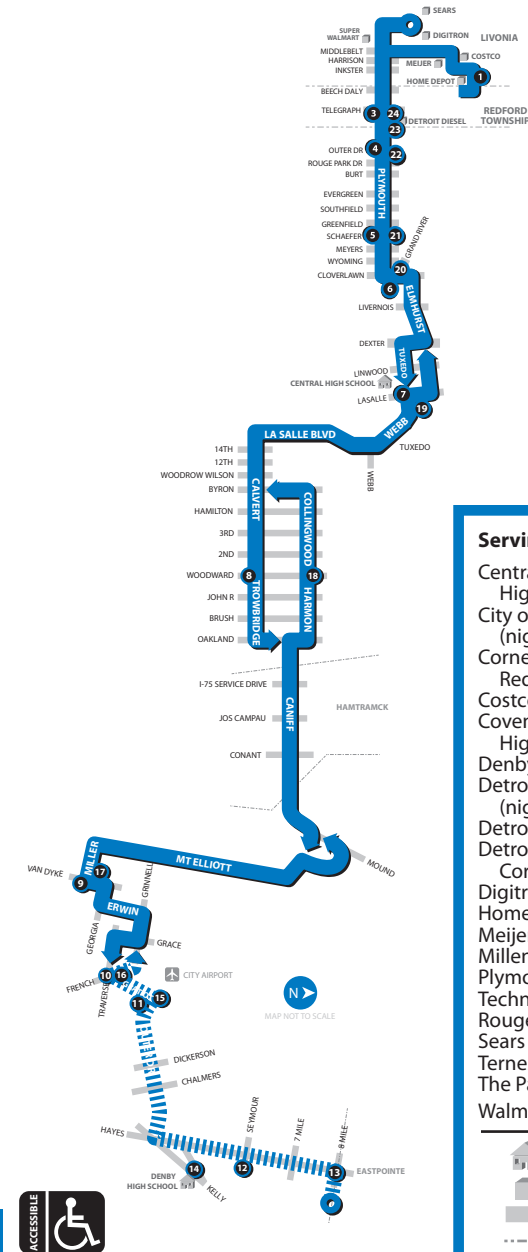

Schedules and other printed materials are provided in multiple language formats – upon request.

www.RideDetroitTransit.com

Route
38

Plymouth

Monday–Friday

Effective January 25, 2016

City of Detroit
Department of Transportation

Serving:

- Central High School
- City of Hamtramck (night service only)
- Cornerstone School – Redford Campus
- Costco
- Covenant High School
- Denby High School
- Detroit City Airport (night service only)
- Detroit Diesel
- Detroit Job Corps Center
- Digitron Packaging
- Home Depot
- Meijers
- Millennium Park Plaza
- Plymouth Road
- Technical Center
- Rouge Park
- Sears Warehouse
- Ternes Procurement
- The Parade Company
- Walmart