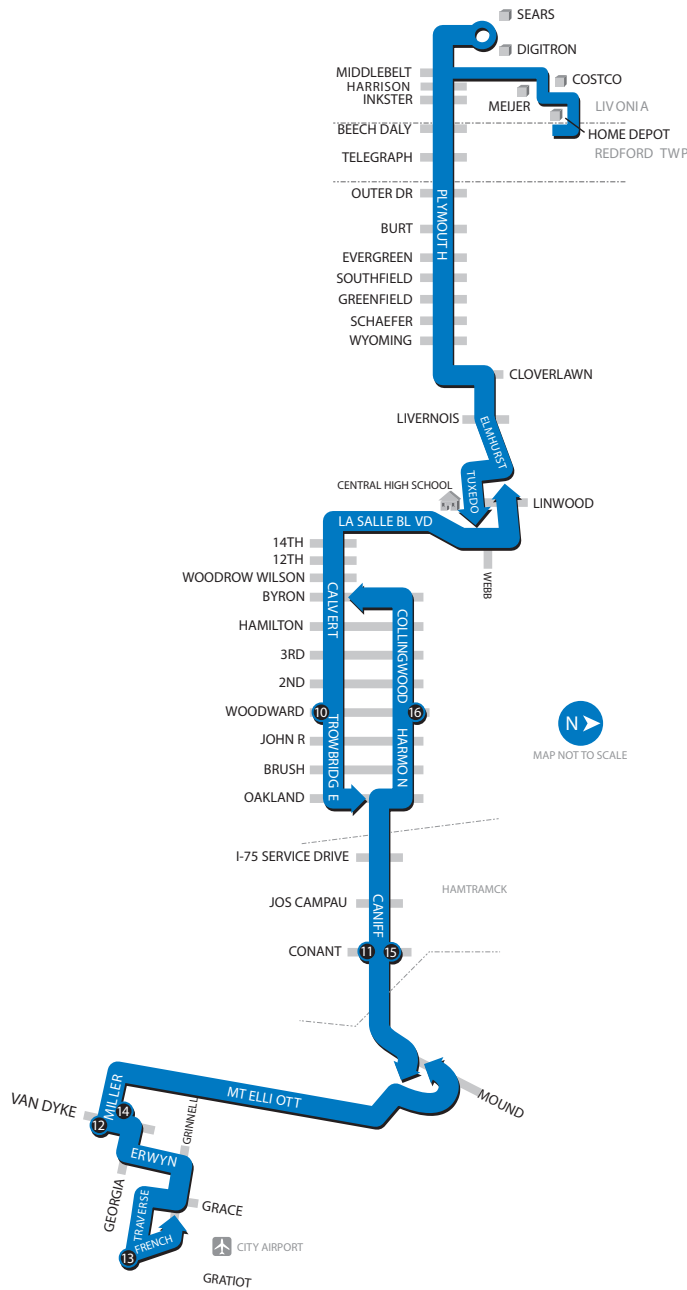

Plymouth/Caniff Night Service

The mission of the Detroit Department of Transportation is to provide public transit services that are reliable, clean, customer-focused, safe and secure.

1301 E. Warren Ave.
Detroit, MI 48207