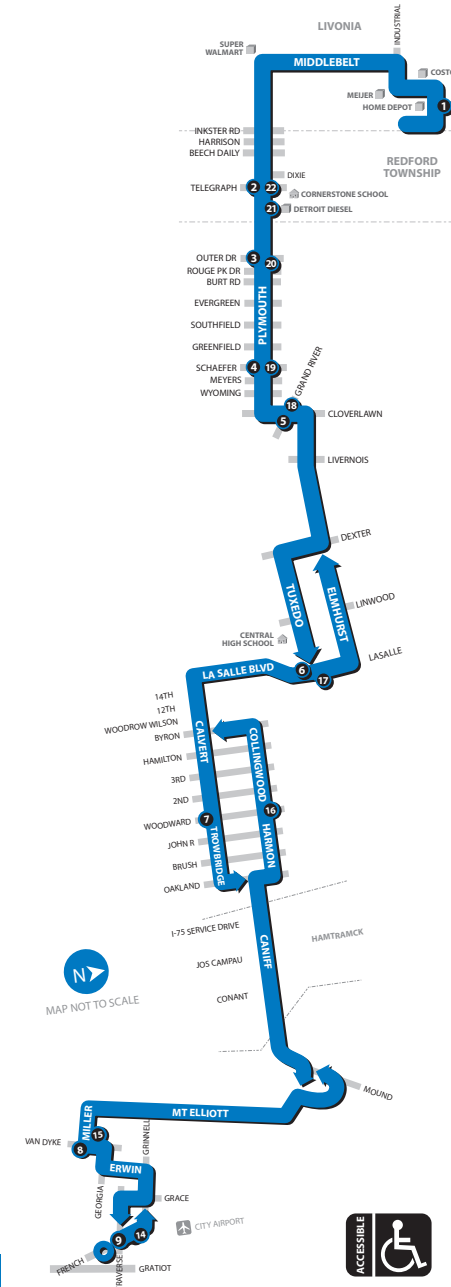

Serving:

- Central High School
- City of Hamtramck (night service only)
- Cornerstone School – Redford Campus
- Costco
- Covenant High School
- Detroit City Airport (night service only)
- Detroit Diesel
- Detroit Job Corps Center
- Digitron Packaging
- Home Depot
- Meijers
- Millennium Park Plaza
- New Center Area
- Plymouth Road Technical Center
- Rouge Park
- Sears Warehouse
- Ternes Procurement
- The Parade Company
- Walmart

- School
- Landmark
- Cross Street
- City Limit

38 Plymouth / 8 Caniff

Saturday

EASTBOUND

1	2	3	4	5	6	7	8	9	10
Middlebelt/Schoolcraft	Plymouth/Harrison	Plymouth/Telegraph	Plymouth/W Outer Dr	Plymouth/Schaefer	Plymouth/Grand River	Webb/LaSalle	Trowbridge/Woodward	Van Dyke/Miller	Traverse/French
+422A +522A	429A 534A	431A 544A 618A 718A 818A	439A 558A 632A 732A 832A	442A 603A 637A 737A 837A	613A 648A 748A 848A	621A 657A 757A 857A	642A 718A 818A	649A 725A 825A 925A	
901A	915A	918A	932A	937A	947A	955A	1016A	1023A	
1000A	1014A	1017A	1031A	1036A	1046A	1054A	1115A	1122A	
1100A	1114A	1117A	1131A	1136A	1146A	1154A	1215P	1222P	
1200P	1214P	1217P	1231P	1236P	1246P	1254P	115P	122P	
100P	114P	117P	131P	136P	146P	154P	215P	222P	
200P	214P	217P	231P	236P	246P	254P	315P	322P	
300P	314P	317P	331P	336P	346P	354P	415P	422P	
+400P	406P	417P	427P	439P	444P	454P	503P	524P	531P
+500P	506P	517P	527P	539P	544P	554P	603P	624P	631P
600P	614P	617P	631P	636P	646P	654P	715P	722P	
700P	714P	717P	731P	736P	746P	754P	815P	822P	
800P	814P	817P	831P	836P	846P	854P	915P	922P	
900P	914P	917P	931P	936P	946P	954P	1015P	1022P	