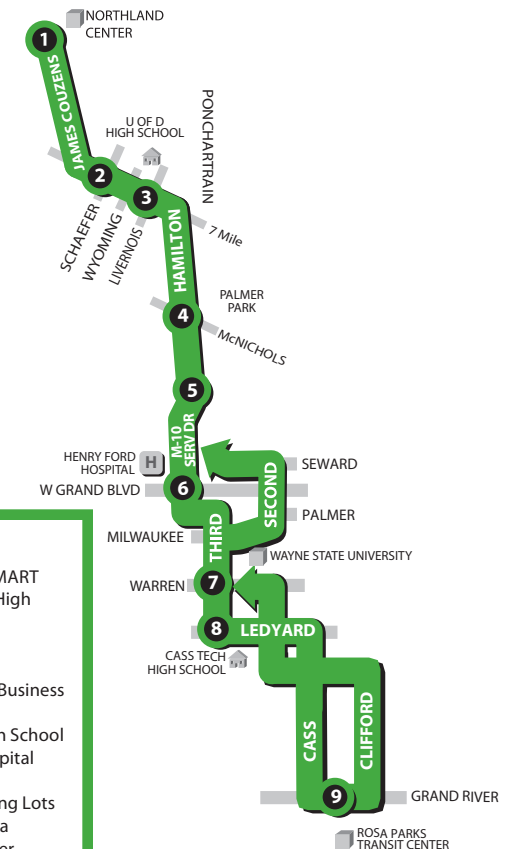

Schedules and other printed materials are provided in multiple language formats – upon request.

www.RideDetroitTransit.com

Route 23

Hamilton  
Monday-Sunday  
Effective January 23, 2016

SOUTHFIELD

Serving:

- T=Transfer to SMART
- Cass Technical High School
- Comerica Park
- Cultural Center
- Detroit Central Business District
- Henry Ford High School
- Henry Ford Hospital
- Highland Park
- Municipal Parking Lots
- New Center Area
- Northland Center
- Palmer Park
- Rosa Parks Transit Center
- State Fair Transit Center
- University of Detroit High School
- Wayne State University

- School
- Landmark
- Cross Street
- Hospital
- Alternate Routing
- City Limit

#### TRANSFERLESS TRANSFER

29 > After a layover, this bus departs as Route 29 - Linwood. Customers remaining on the bus through the layover may continue to Route 29 - Linwood without using a transfer.