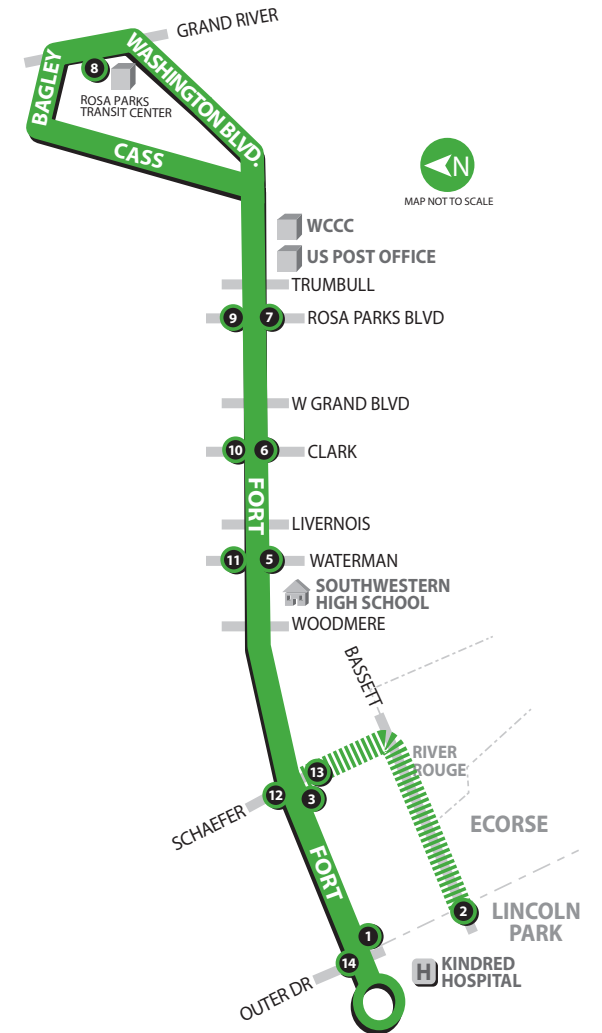

Schedules and other printed materials are provided in multiple language formats – upon request.

[www.RideDetroitTransit.com](http://www.RideDetroitTransit.com)

**Route 19 Fort**  
Monday–Sunday  
Effective January 23, 2016

- School
- Landmark
- Cross Street
- Hospital
- City Limit

### WESTBOUND