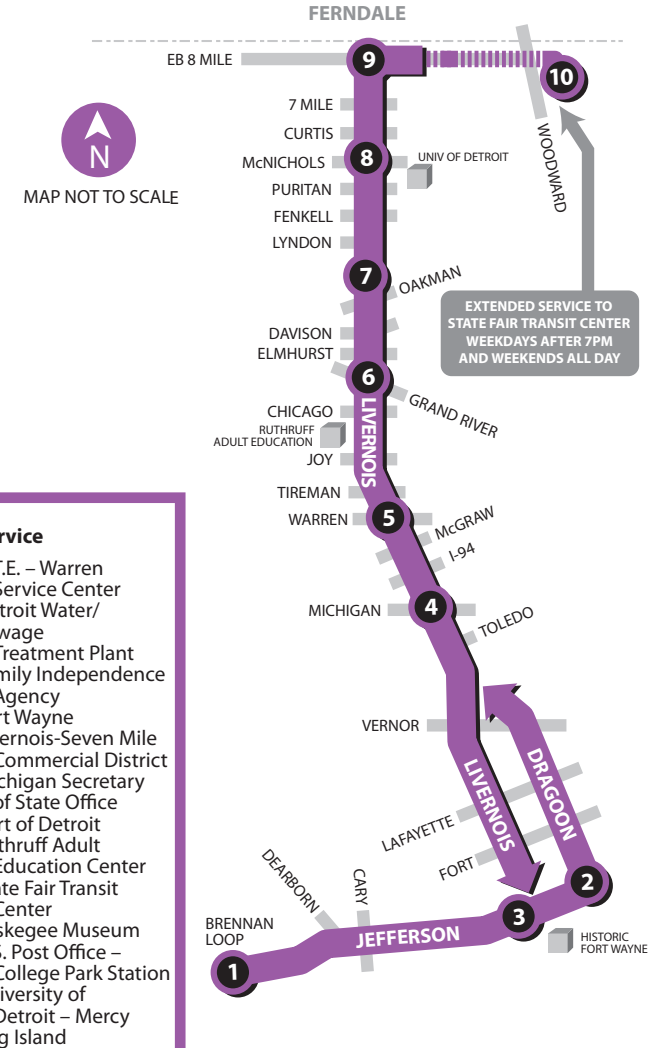

Schedules and other printed materials are provided in multiple language formats – upon request.

[www.RideDetroitTransit.com](http://www.RideDetroitTransit.com)

Route  
**30**

# Livernois

Monday - Sunday  
Updated April 23, 2016

City of Detroit  
Department of Transportation

**Service**

- D.T.E. – Warren Service Center
- Detroit Water/Sewage Treatment Plant
- Family Independence Agency
- Fort Wayne Livernois-Seven Mile Commercial District
- Michigan Secretary of State Office
- Port of Detroit
- Ruthruff Adult Education Center
- State Fair Transit Center
- Tuskegee Museum
- U.S. Post Office – College Park Station
- University of Detroit – Mercy Zug Island

- School
- Alternate Routing
- Landmark
- Cross Street
- City Limit

# 30 Livernois

Monday - Friday