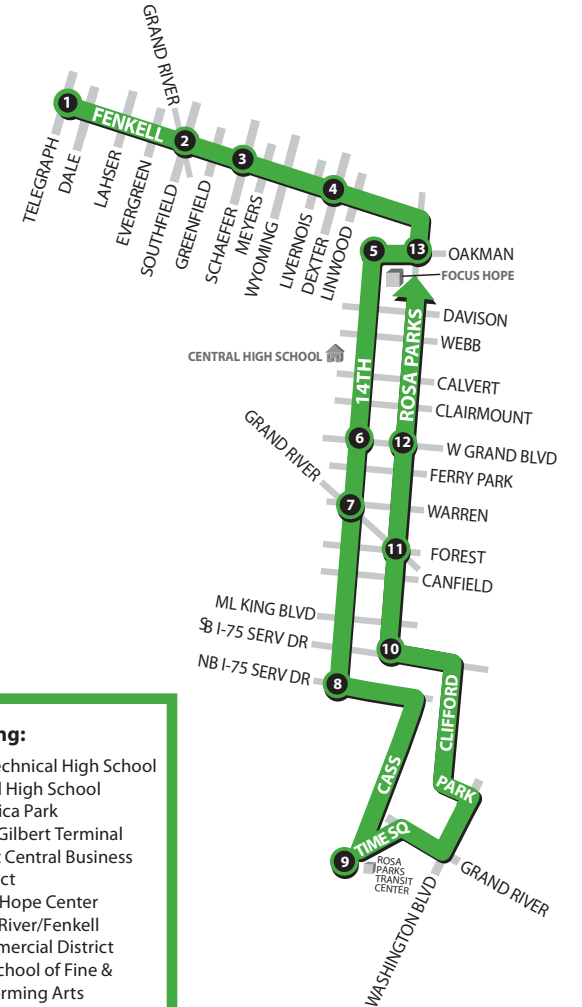

EASTBOUND TO DOWNTOWN

WESTBOUND TO TELEGRAPH

Stop	1	2	3	4	5	6	7	8	9
Fenkell/Dale	741A	749A	755A	802A	806A	814A	819A	822A	828A
Fenkell/Southfield	841A	849A	855A	902A	907A	916A	921A	925A	932A
Fenkell/Schafer	941A	950A	957A	1005A	1010A	1019A	1024A	1028A	1035A
Fenkell/Oakman	1041A	1050A	1057A	1105A	1110A	1119A	1124A	1128A	1135A
Fenkell/Dexter	1141A	1150A	1157A	1205P	1210P	1219P	1224P	1228P	1235P
Rosa Parks/Oakman	1241P	1250P	1257P	105P	110P	119P	124P	128P	135P
Rosa Parks/Grand River	141P	150P	157P	205P	210P	219P	224P	228P	235P
Rosa Parks/Fisher	241P	250P	257P	305P	310P	319P	324P	328P	335P
Rosa Parks/Transit Center	341P	350P	357P	405P	410P	419P	424P	428P	435P
	441P	450P	457P	505P	510P	519P	524P	528P	535P
	541P	550P	557P	605P	609P	617P	622P	625P	631P
	641P	649P	655P	702P	706P	714P	719P	722P	728P
	741P	749P	755P	802P	806P	814P	819P	822P	828P

Schedules and other printed materials are provided in multiple language formats – upon request.

www.RideDetroitTransit.com

Route 18 Fenkell
Monday–Sunday
Updated April 23, 2016

Serving:

- Cass Technical High School
- Central High School
- Comerica Park
- DDOT Gilbert Terminal
- Detroit Central Business District
- Focus: Hope Center
- Grand River/Fenkell
- Commercial District
- High School of Fine & Performing Arts
- Paul Robeson Academy
- Rosa Parks Transit Center