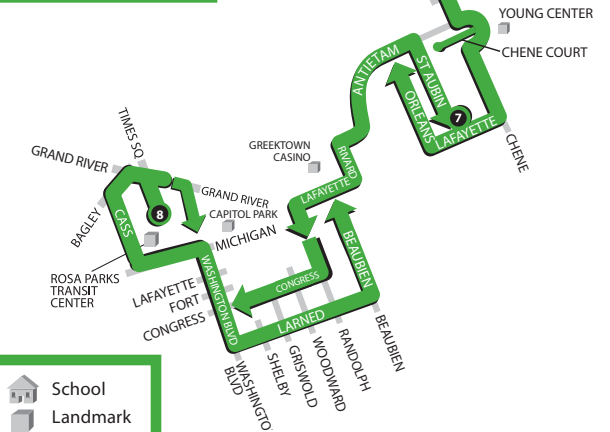

Schedules and other printed materials are provided in multiple language formats – upon request.

www.RideDetroitTransit.com

Route 10

Chene
Monday-Sunday
Updated April 23, 2016

Serving

- Coleman A. Young Municipal Center
- Detroit Central Business District
- Elmwood Park/Lafayette Park Residential Area
- GM Assembly Plant
- Hamtramck Central Business District
- Independence Hall Apts.
- Lutheran School for the Deaf
- Michigan Secretary Of State Hamtramck Office
- Regency Towers
- Rosa Parks Transit Center
- Windsor Tower

- School
- Landmark
- Cross Street
- City Limit
- Hospital

10 Chene

Monday - Friday

INBOUND TO DOWNTOWN

1	2	3	4	5	6	7	8
Varjo/Van Dyke	Jos Campau/Nevada	Jos Campau/Davison	Jos Campau/Holbrook	Chene/I-94	Chene/Gratiot	St Aubin/Lafayette	Rosa Parks Transit Center (ARRIVING)
500A	509A	512A	519A	526A	532A	539A	546A
600A	609A	612A	619A	626A	634A	642A	651A
642A	652A	655A	703A	711A	719A	727A	736A
720A	730A	733A	741A	749A	757A	805A	814A
800A	810A	813A	821A	829A	837A	845A	854A
840A	850A	853A	901A	908A	915A	923A	934A
920A	930A	933A	941A	948A	955A	1003A	1014A
1000A	1010A	1013A	1021A	1028A	1035A	1043A	1054A
1100A	1110A	1113A	1121A	1128A	1135A	1143A	1154A
1200P	1210P	1213P	1221P	1228P	1235P	1243P	1254P
100P	110P	113P	121P	128P	135P	143P	154P
200P	210P	213P	221P	228P	235P	243P	254P
300P	310P	313P	321P	328P	335P	343P	354P
340P	350P	353P	401P	408P	415P	423P	434P
420P	430P	433P	441P	448P	455P	503P	514P
500P	510P	513P	521P	528P	535P	543P	554P
540P	550P	553P	601P	608P	615P	623P	634P
620P	630P	633P	641P	647P	652P	659P	709P
700P	709P	711P	718P	724P	729P	736P	746P
800P	809P	811P	818P	824P	829P	836P	846P
900P	909P	911P	918P	924P	929P	936P	946P