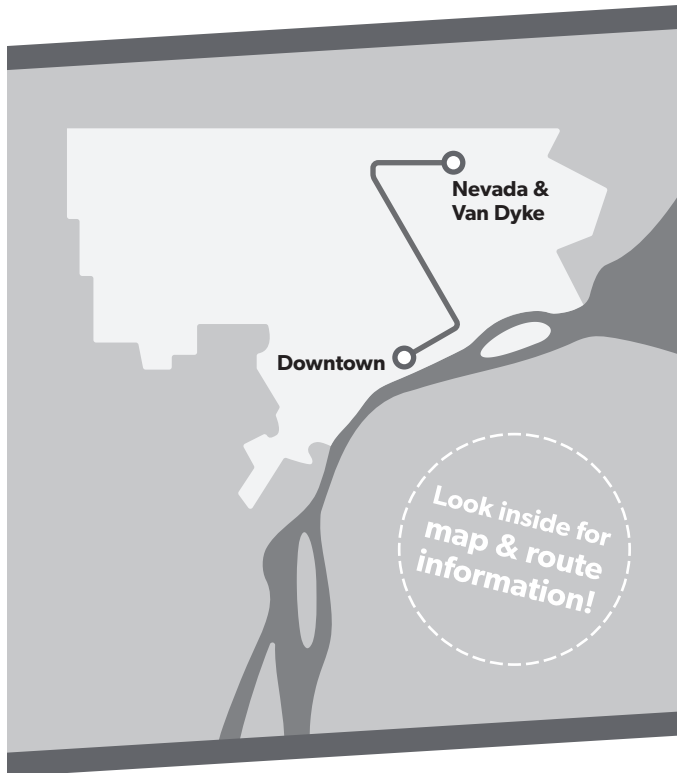

52

Chene

TRANSIT ROUTE MAP & TIMETABLE

Effective **April 24, 2023**

@riddedot

Regional Pass

The Dart Passes allow unlimited rides on DDOT and SMART buses and the QLINE Streetcar.

	Full	Reduced
4-Hour Dart Pass	$2	$0.50
24-Hour Dart Pass	$5	$2
7 Day Dart Pass	$22	$10
31 Day Dart Pass	$70	$29

* Seniors (ages 65 and older), people with disabilities, Medicare recipients, and students with a school-issued ID are eligible for a reduced fare. An application is required.

Pay with the app

Download the Token Transit app today to buy Dart passes! Dart passes get you unlimited rides between DDOT, SMART and the QLINE for the duration of the pass.