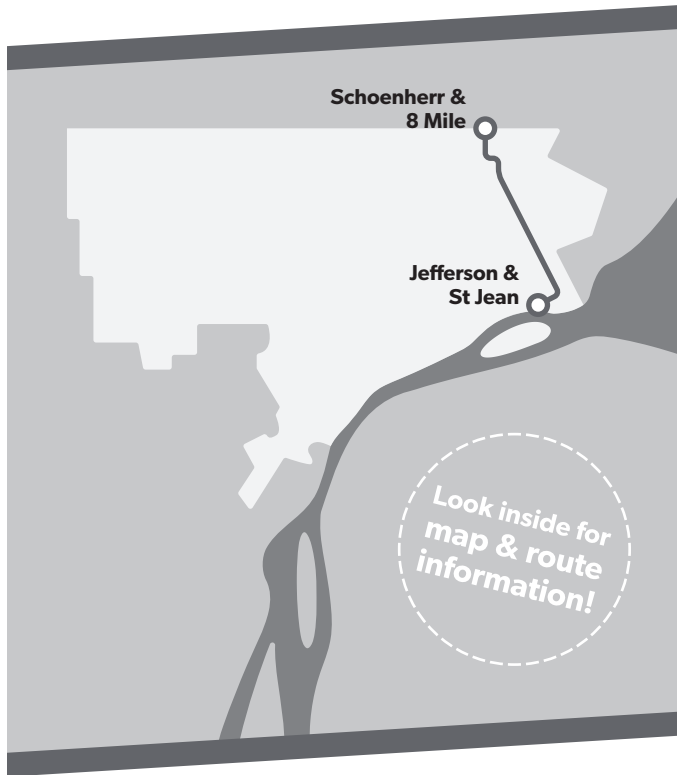

68

Chalmers

TRANSIT ROUTE MAP & TIMETABLE

Effective **November 15, 2021**

@riddedot

Regional Pass

The Dart Passes allow unlimited rides on DDOT and SMART buses and the QLINE Streetcar.

	Full	Reduced
4-Hour Dart Pass	$2	$0.50
24-Hour Dart Pass	$5	$2
7 Day Dart Pass	$22	$10
31 Day Dart Pass	$70	$29

* *Seniors (ages 65 and older), people with disabilities, Medicare recipients, and students with a school-issued ID are eligible for a reduced fare. An application is required.*

Pay with the app

Download the Dart app today! Dart passes get you unlimited rides between DDOT, SMART and the QLINE for the duration of the pass.