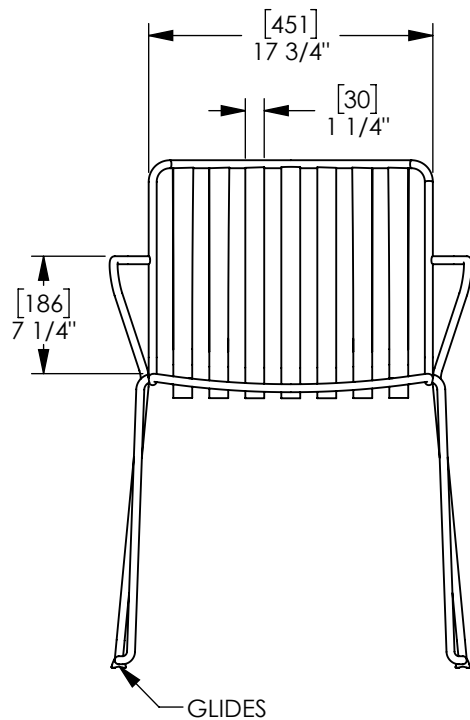

Every Day Chair with arms

Product Drawing

Date: 11/02/2023

www.landscapeforms.com

Ph: 800.521.2546

landscapeforms

Drawing: DX101-02
Dimensions are in inches [mm]

CONFIDENTIAL DRAWING INFORMATION CONTAINED HEREIN IS THE PROPERTY OF LANDSCAPE FORMS. INTENDED USE IS LIMITED TO DESIGN PROFESSIONALS SPECIFYING LANDSCAPE FORMS PRODUCTS AND THEIR DIRECT CLIENTS. DRAWING IS NOT TO BE COPIED OR DISCLOSED TO OTHERS WITHOUT THE CONSENT OF LANDSCAPE FORMS. © 2023 LANDSCAPE FORMS ALL RIGHTS RESERVED.