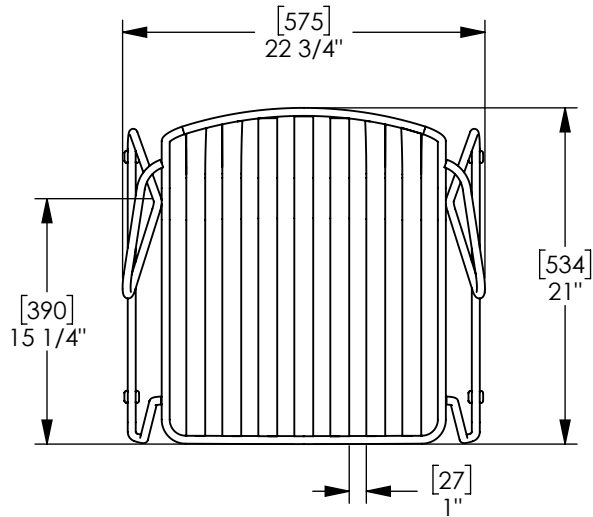

Every Day Chair with arms

Product Drawing

Date: 11/02/2023

www.landscapeforms.com

Ph: 800.521.2546

landscapeforms

Drawing: DX101-02
Dimensions are in inches [mm]

CONFIDENTIAL DRAWING INFORMATION CONTAINED HEREIN IS THE PROPERTY OF LANDSCAPE FORMS. INTENDED USE IS LIMITED TO DESIGN PROFESSIONALS SPECIFYING LANDSCAPE FORMS PRODUCTS AND THEIR DIRECT CLIENTS. DRAWING IS NOT TO BE COPIED OR DISCLOSED TO OTHERS WITHOUT THE CONSENT OF LANDSCAPE FORMS. © 2023 LANDSCAPE FORMS ALL RIGHTS RESERVED.